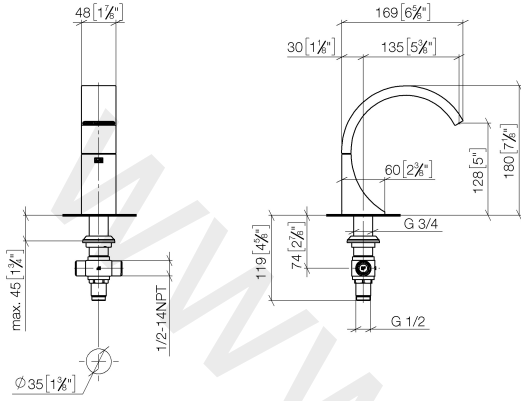

Deck-mounted basin spout without pop-up waste

CYO

13 715 811

- 133 mm projection
- fixed spout
- rectangular, air-enriched flow
- height of mixer 180 mm
- height up to aerator 128 mm
- hole diameter 35 mm
- 2x 1/2" x 1/2" high pressure hose
- max. flow 4.5 l/min
- lead-free

	Brushed Dark Platinum	13 715 811-99
	Chrome	13 715 811-00
	Brushed Platinum	13 715 811-06
	Dark Chrome	13 715 811-19
	Brushed Durabronze (23kt Gold)	13 715 811-28
	Platinum / Brushed Platinum	13 715 811-36
	Durabronze / Brushed Durabronze (23kt Gold)	13 715 811-38

www.divapor.com

13 715 811

mm [inches]

Flow rate chart

13 715 811

Parts for other finishes can be found here: [Chrome](#)

Spare parts list

No.	Item Number	Name	Quantity used	Delivery time
1	90 11 70 012 00-99	spout	1	30
2	09 23 01 163 90	flow reducer	1	2
3	90 30 01 033 00 90	base	1	2
4	09 14 10 017 90	seal	1	2
5	09 24 04 021 10 90	nipple	1	2
6	04 23 10 044 09 90	fixing set	1	2
7	04 17 11 020 10 90	distributor	1	2
8	04 30 04 096 00 90	hose	2	2
9	04 21 02 006 00 92	cap	2	2