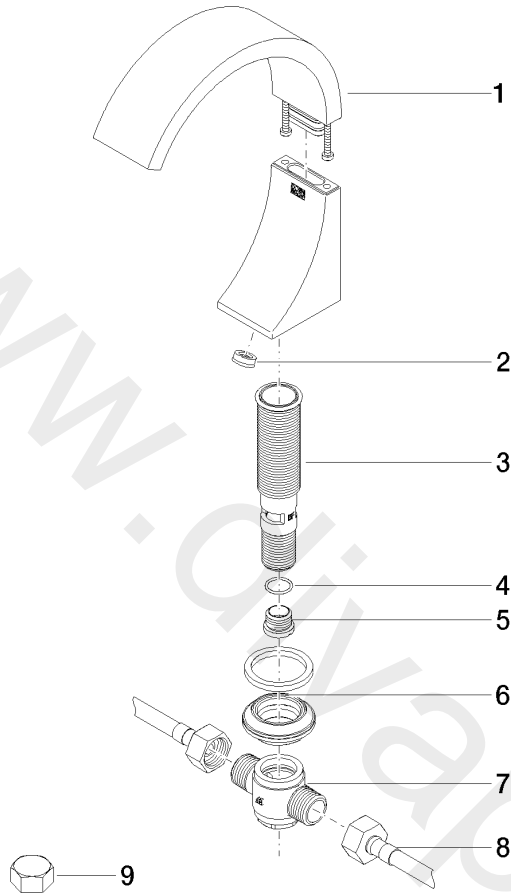

Deck-mounted basin spout without pop-up waste

CYO

13 715 811

- 133 mm projection
- fixed spout
- rectangular, air-enriched flow
- height of mixer 180 mm
- height up to aerator 128 mm
- hole diameter 35 mm
- 2x 1/2" x 1/2" high pressure hose
- max. flow 4.5 l/min
- lead-free

www.divapor.com

13 715 811

mm [inches]

Flow rate chart

13 715 811

Parts for other finishes can be found here: [Chrome](#)

Spare parts list

No.	Item Number	Name	Quantity used	Delivery time
1	90 11 70 012 00-99	spout	1	30
2	09 23 01 163 90	flow reducer	1	2
3	90 30 01 033 00 90	base	1	2
4	09 14 10 017 90	seal	1	2
5	09 24 04 021 10 90	nipple	1	2
6	04 23 10 044 09 90	fixing set	1	2
7	04 17 11 020 10 90	distributor	1	2
8	04 30 04 096 00 90	hose	2	2
9	04 21 02 006 00 92	cap	2	2