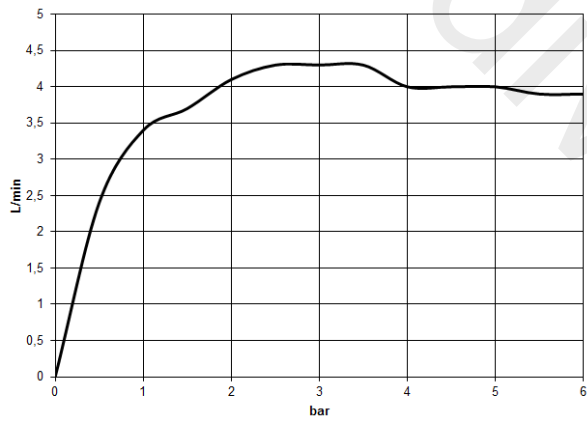

Deck-mounted basin spout without pop-up waste

CYO

13 715 811

- 133 mm projection
- fixed spout
- rectangular, air-enriched flow
- height of mixer 180 mm
- height up to aerator 128 mm
- hole diameter 35 mm
- 2x 1/2" x 1/2" high pressure hose
- max. flow 4.5 l/min
- lead-free

www.divapor.com

13 715 811

mm [inches]

Flow rate chart

13 715 811

Parts for other finishes can be found here: [Chrome](#)

Spare parts list

No.	Item Number	Name	Quantity used	Delivery time
1	90 11 70 012 00-99	spout	1	30
2	09 23 01 163 90	flow reducer	1	2
3	90 30 01 033 00 90	base	1	2
4	09 14 10 017 90	seal	1	2
5	09 24 04 021 10 90	nipple	1	2
6	04 23 10 044 09 90	fixing set	1	2
7	04 17 11 020 10 90	distributor	1	2
8	04 30 04 096 00 90	hose	2	2
9	04 21 02 006 00 92	cap	2	2