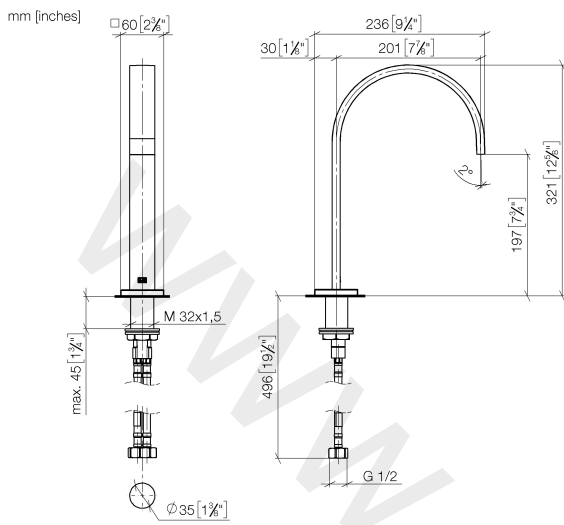

Deck-mounted basin spout without pop-up waste

MEM

13 716 782

- 200 mm projection
- fixed spout
- rectangular, air-enriched flow
- height of mixer 321 mm
- height up to aerator 190 mm
- hole diameter 35 mm
- rosette 60 x 60 mm
- 2x screw-in M 10 x 1 pressure hose, leak-tested
- 1/2" connection
- max. flow 5.7 l/min
- lead-free

	Brushed Dark Platinum	13 716 782-99
	Chrome	13 716 782-00
	Brushed Platinum	13 716 782-06
	Platinum	13 716 782-08
	Dark Chrome	13 716 782-19
	Brushed Durabronze (23kt Gold)	13 716 782-28
	Brushed Champagne (22kt Gold)	13 716 782-46
	Champagne (22kt Gold)	13 716 782-47

13 716 782

Flow rate chart

13 716 782

Parts for other finishes can be found here: [Chrome](#)

Spare parts list

No.	Item Number	Name	Quantity used	Delivery time
1	90 28 22 155 01-99	spout	1	30
2	09 27 78 034-99	rosette	1	30
3	09 11 10 054 10 90	connection	1	2
4	09 14 10 130 90	seal	1	2
5	09 11 10 055 10 90	connection	1	2
6	04 30 04 019 00 90	hose	2	2
7	04 23 10 009 01 90	fixing set	1	2
8	09 14 10 060 90	seal	1	2
9	09 31 20 065 90	plug	1	2