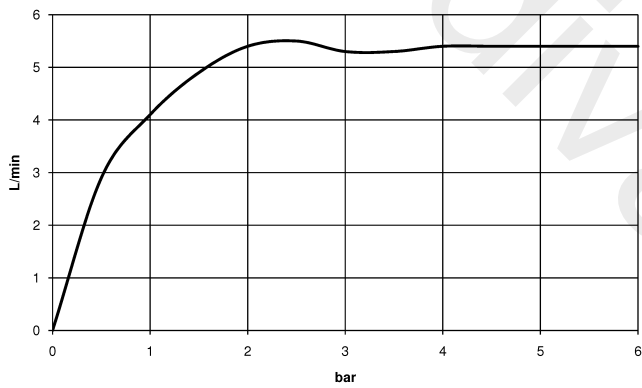

Deck-mounted basin spout without pop-up waste

MEM

13 716 782

- 200 mm projection
- fixed spout
- rectangular, air-enriched flow
- height of mixer 321 mm
- height up to aerator 190 mm
- hole diameter 35 mm
- rosette 60 x 60 mm
- 2x screw-in M 10 x 1 pressure hose, leak-tested
- 1/2" connection
- max. flow 5.7 l/min
- lead-free

13 716 782

Flow rate chart

13 716 782

Parts for other finishes can be found here: [Chrome](#)

Spare parts list

No.	Item Number	Name	Quantity used	Delivery time
1	90 28 22 155 01-99	spout	1	30
2	09 27 78 034-99	rosette	1	30
3	09 11 10 054 10 90	connection	1	2
4	09 14 10 130 90	seal	1	2
5	09 11 10 055 10 90	connection	1	2
6	04 30 04 019 00 90	hose	2	2
7	04 23 10 009 01 90	fixing set	1	2
8	09 14 10 060 90	seal	1	2
9	09 31 20 065 90	plug	1	2