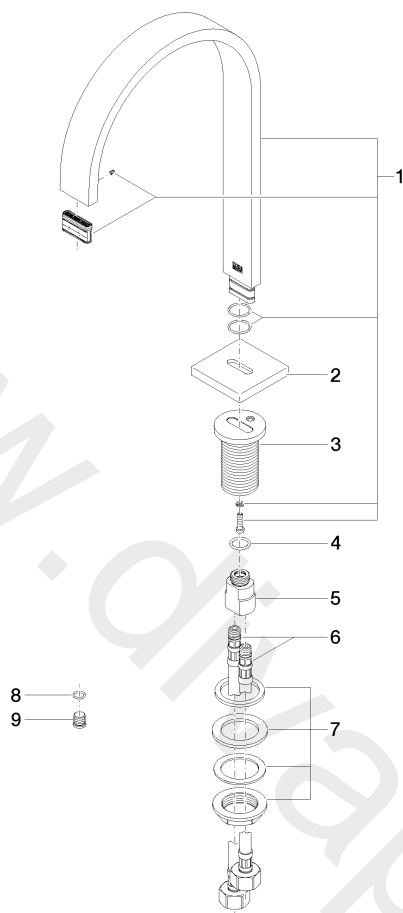

Deck-mounted basin spout without pop-up waste

MEM

13 716 782

- 200 mm projection
- fixed spout
- rectangular, air-enriched flow
- height of mixer 321 mm
- height up to aerator 190 mm
- hole diameter 35 mm
- rosette 60 x 60 mm
- 2x screw-in M 10 x 1 pressure hose, leak-tested
- 1/2" connection
- max. flow 5.7 l/min
- lead-free

	Brushed Dark Platinum	13 716 782-99
	Chrome	13 716 782-00
	Brushed Platinum	13 716 782-06
	Platinum	13 716 782-08
	Dark Chrome	13 716 782-19
	Brushed Durabronze (23kt Gold)	13 716 782-28
	Brushed Champagne (22kt Gold)	13 716 782-46
	Champagne (22kt Gold)	13 716 782-47

13 716 782

Flow rate chart

13 716 782

Parts for other finishes can be found here: [Chrome](#)

Spare parts list

No.	Item Number	Name	Quantity used	Delivery time
1	90 28 22 155 01-99	spout	1	30
2	09 27 78 034-99	rosette	1	30
3	09 11 10 054 10 90	connection	1	2
4	09 14 10 130 90	seal	1	2
5	09 11 10 055 10 90	connection	1	2
6	04 30 04 019 00 90	hose	2	2
7	04 23 10 009 01 90	fixing set	1	2
8	09 14 10 060 90	seal	1	2
9	09 31 20 065 90	plug	1	2