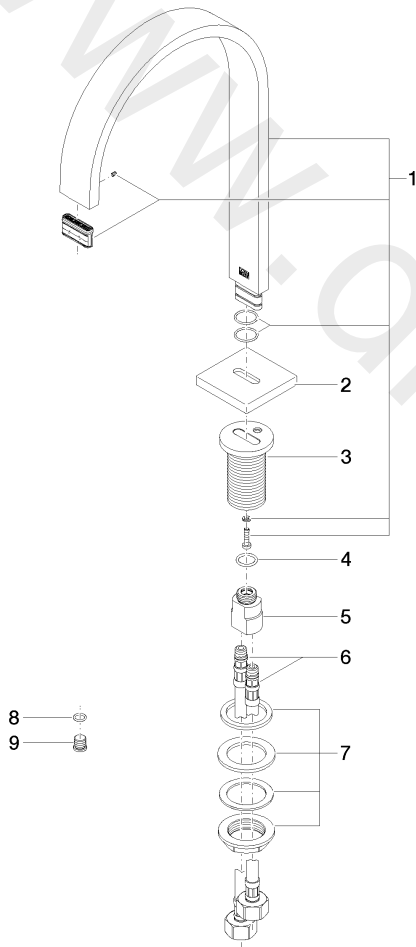

Washbasin - MEM

Deck-mounted basin spout without pop-up waste

Article number: 13 716 782-99

## Washbasin - MEM

Deck-mounted basin spout without pop-up waste

Article number: 13 716 782-99

### Spare parts list

Position	Quantity used	Item Number	Spare part	Delivery time
1	1	90 28 22 155 01-99	spout	30
2	1	09 27 78 034-99	rosette	30
3	1	09 11 10 054 10 90	connection	2
4	1	09 14 10 130 90	seal	2
5	1	09 11 10 055 10 90	connection	2
6	2	04 30 04 019 00 90	hose	2
7	1	04 23 10 009 01 90	fixing set	2
8	1	09 14 10 060 90	seal	2
9	1	09 31 20 065 90	plug	2