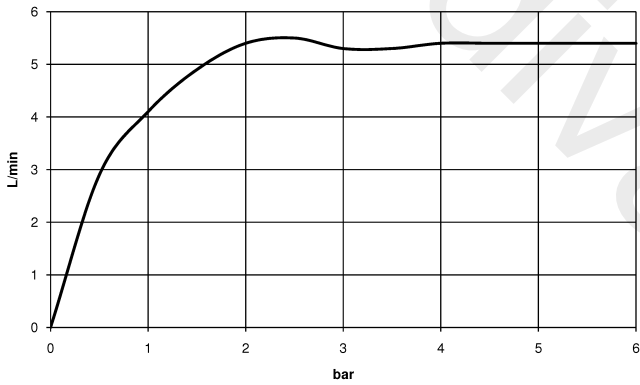

Flow rate chart