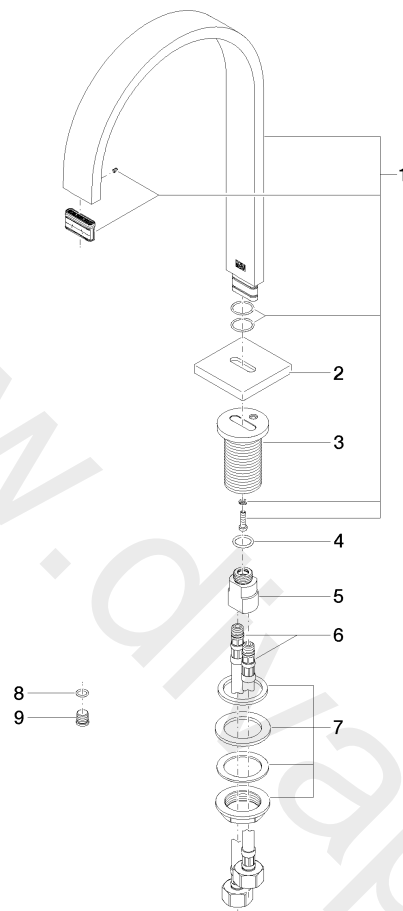

Deck-mounted basin spout without pop-up waste

MEM

13 716 782

- 200 mm projection
- fixed spout
- rectangular, air-enriched flow
- height of mixer 321 mm
- height up to aerator 190 mm
- hole diameter 35 mm
- rosette 60 x 60 mm
- 2x screw-in M 10 x 1 pressure hose, leak-tested
- 1/2" connection
- max. flow 5.7 l/min
- lead-free

	Brushed Dark Platinum	13 716 782-99
	Chrome	13 716 782-00
	Brushed Platinum	13 716 782-06
	Platinum	13 716 782-08
	Dark Chrome	13 716 782-19
	Brushed Durabronze (23kt Gold)	13 716 782-28
	Brushed Champagne (22kt Gold)	13 716 782-46
	Champagne (22kt Gold)	13 716 782-47

13 716 782

Flow rate chart

13 716 782

Parts for other finishes can be found here: [Chrome](#)

Spare parts list

No.	Item Number	Name	Quantity used	Delivery time
1	90 28 22 155 01-99	spout	1	30
2	09 27 78 034-99	rosette	1	30
3	09 11 10 054 10 90	connection	1	2
4	09 14 10 130 90	seal	1	2
5	09 11 10 055 10 90	connection	1	2
6	04 30 04 019 00 90	hose	2	2
7	04 23 10 009 01 90	fixing set	1	2
8	09 14 10 060 90	seal	1	2
9	09 31 20 065 90	plug	1	2