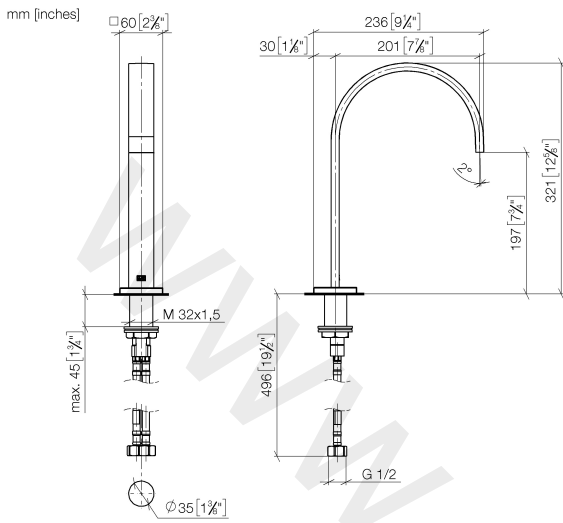

Deck-mounted basin spout without pop-up waste

MEM

13 716 782

- 200 mm projection
- fixed spout
- rectangular, air-enriched flow
- height of mixer 321 mm
- height up to aerator 190 mm
- hole diameter 35 mm
- rosette 60 x 60 mm
- 2x screw-in M 10 x 1 pressure hose, leak-tested
- 1/2" connection
- max. flow 5.7 l/min
- lead-free

	Brushed Dark Platinum	13 716 782-99
	Chrome	13 716 782-00
	Brushed Platinum	13 716 782-06
	Platinum	13 716 782-08
	Dark Chrome	13 716 782-19
	Brushed Durabronze (23kt Gold)	13 716 782-28
	Brushed Champagne (22kt Gold)	13 716 782-46
	Champagne (22kt Gold)	13 716 782-47

13 716 782

Flow rate chart

13 716 782

Parts for other finishes can be found here: [Chrome](#)

Spare parts list

No.	Item Number	Name	Quantity used	Delivery time
1	90 28 22 155 01-99	spout	1	30
2	09 27 78 034-99	rosette	1	30
3	09 11 10 054 10 90	connection	1	2
4	09 14 10 130 90	seal	1	2
5	09 11 10 055 10 90	connection	1	2
6	04 30 04 019 00 90	hose	2	2
7	04 23 10 009 01 90	fixing set	1	2
8	09 14 10 060 90	seal	1	2
9	09 31 20 065 90	plug	1	2