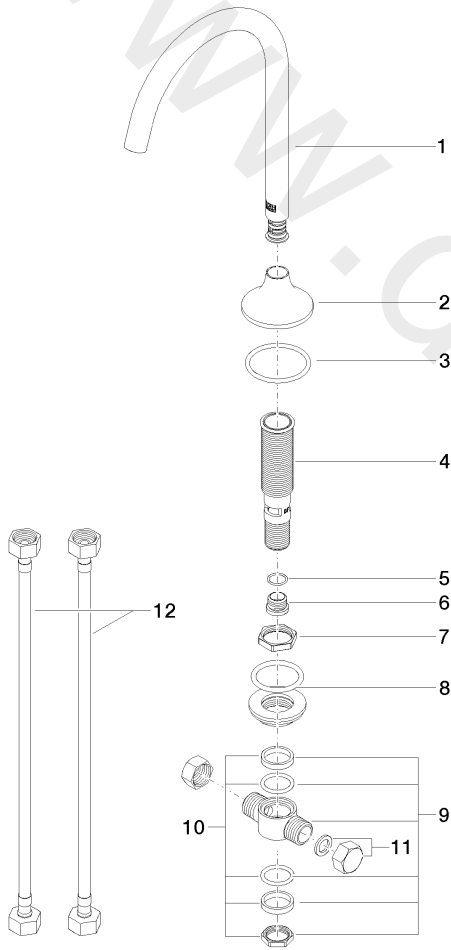

Washbasin - VAIA

Deck-mounted basin spout without pop-up waste

Article number: 13 716 809-99

Washbasin - VAIA

Deck-mounted basin spout without pop-up waste

Article number: 13 716 809-99

Spare parts list

Position	Quantity used	Item Number	Spare part	Delivery time
1	1	90 28 22 309 00-99	spout	30
2	1	09 27 80 011-99	rosette	30
3	1	09 14 10 084 90	seal	2
4	1	90 30 01 033 00 90	base	2
5	1	09 14 10 017 90	seal	2
6	1	09 24 04 021 10 90	nipple	2
7	1	09 23 10 127 90	nut	2
8	1	04 23 10 004 04 90	fixing set	2
9	1	04 17 11 020 10 90	distributor	2
10	1	90 23 10 012 00 90	gasket kit	2
11	2	04 21 02 006 00 92	cap	2
12	2	04 30 04 096 00 90	hose	2