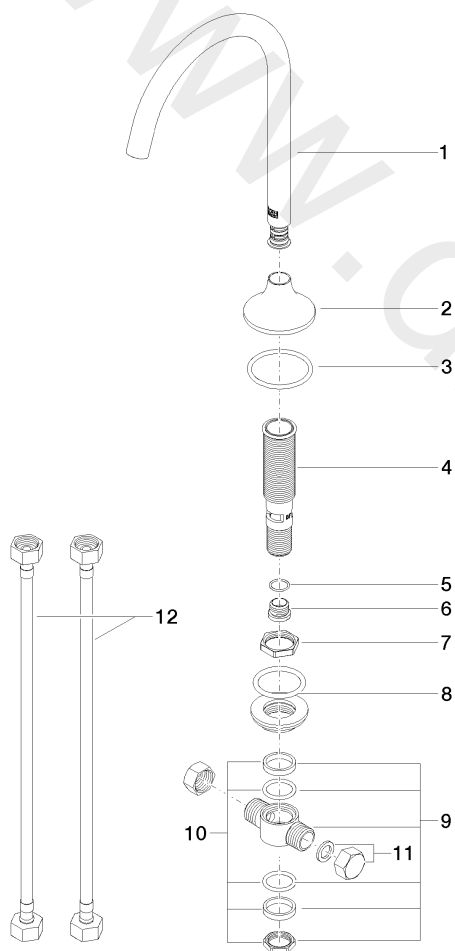

Washbasin - VAIA

Deck-mounted basin spout without pop-up waste

Article number: 13 716 809-99

## Washbasin - VAIA

Deck-mounted basin spout without pop-up waste

Article number: 13 716 809-99

### Spare parts list

Position	Quantity used	Item Number	Spare part	Delivery time
1	1	90 28 22 309 00-99	spout	30
2	1	09 27 80 011-99	rosette	30
3	1	09 14 10 084 90	seal	2
4	1	90 30 01 033 00 90	base	2
5	1	09 14 10 017 90	seal	2
6	1	09 24 04 021 10 90	nipple	2
7	1	09 23 10 127 90	nut	2
8	1	04 23 10 004 04 90	fixing set	2
9	1	04 17 11 020 10 90	distributor	2
10	1	90 23 10 012 00 90	gasket kit	2
11	2	04 21 02 006 00 92	cap	2
12	2	04 30 04 096 00 90	hose	2