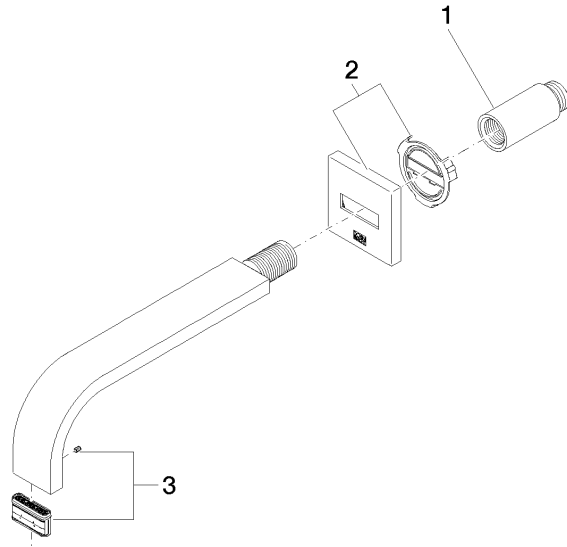

ST 010 203 2782

- 200 mm projection
- fixed spout
- rectangular, air-enriched flow
- hole diameter 37 mm
- rosette for spout 60 x 60mm
- 1/2" connection
- max. flow 5.7 l/min
- lead-free
- automatic hygiene flush
- suitable for thermal disinfection
- adjustable follow-up time
- high-frequency sensors with self-calibration
- magnetic valve
- temperature setting via thermostat
- 100-240 V AC / 12 V DC, 50-60 Hz, 18 W power supply unit, incl. country-specific adapter set

- min. recess depth 90 mm
- max. recess depth 125 mm

Recommended miscellaneous

Extension for Touchfree 500 mm 12 765 970 90

ST 010 203 2782

mm [inches]

ST 010 203 2782

Spare parts list

No.	Item Number	Name	Quantity used	Delivery time
1	90 10 01 177 00 90	electronic accessories	1	2
2	90 17 20 199 00 90	holder	1	2
3	09 23 01 124 90	sleeve	1	2
4	09 23 10 129 90	nut	1	2
5	04 30 50 079 00 90	valve	1	2
6	90 15 02 013 00 90	cartridge	1	2
7	04 10 01 246 00 90	electronic accessories	1	2
8	04 30 31 024 01 90	fixing set	1	2

ST 010 203 2782

- 200 mm projection
- fixed spout
- rectangular, air-enriched flow
- hole diameter 37 mm
- rosette 60 x 60 mm
- 1/2" connection
- max. flow 5.7 l/min
- lead-free
- WRAS: 2203039

	Brushed Dark Platinum	13 800 782-99
	Chrome	13 800 782-00
	Brushed Platinum	13 800 782-06
	Platinum	13 800 782-08
	Dark Chrome	13 800 782-19
	Brushed Durabronze (23kt Gold)	13 800 782-28
	Brushed Champagne (22kt Gold)	13 800 782-46
	Champagne (22kt Gold)	13 800 782-47

Recommended miscellaneous

- Concealed wall elbow**
- min. recess depth 90 mm
 - max. recess depth 163 mm

35 085 970 90

www.divapor.com

ST 010 203 2782

mm [inches]

Flow rate chart

Spare parts list