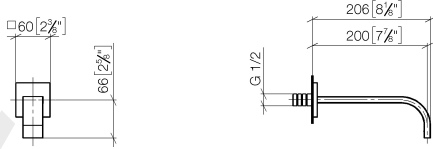

- min. recess depth 90 mm
- max. recess depth 125 mm

Recommended miscellaneous

Extension for Touchfree 500 mm 12 765 970 90

ST 010 203 2782

mm [inches]

ST 010 203 2782

Spare parts list

No.	Item Number	Name	Quantity used	Delivery time
1	90 10 01 177 00 90	electronic accessories	1	2
2	90 17 20 199 00 90	holder	1	2
3	09 23 01 124 90	sleeve	1	2
4	09 23 10 129 90	nut	1	2
5	04 30 50 079 00 90	valve	1	2
6	90 15 02 013 00 90	cartridge	1	2
7	04 10 01 246 00 90	electronic accessories	1	2
8	04 30 31 024 01 90	fixing set	1	2

ST 010 203 2782

- 200 mm projection
- fixed spout
- rectangular, air-enriched flow
- hole diameter 37 mm
- rosette 60 x 60 mm
- 1/2" connection
- max. flow 5.7 l/min
- lead-free
- WRAS: 2203039

	Brushed Dark Platinum	13 800 782-99
	Chrome	13 800 782-00
	Brushed Platinum	13 800 782-06
	Platinum	13 800 782-08
	Dark Chrome	13 800 782-19
	Brushed Durabronze (23kt Gold)	13 800 782-28
	Brushed Champagne (22kt Gold)	13 800 782-46
	Champagne (22kt Gold)	13 800 782-47

Recommended miscellaneous

- Concealed wall elbow**
- min. recess depth 90 mm
 - max. recess depth 163 mm

35 085 970 90

www.divapor.com

ST 010 203 2782

mm [inches]

Flow rate chart

Spare parts list

No.	Item Number	Name	Quantity used	Delivery time
1	09 24 03 081 10 90	extension	1	2
2	90 27 78 035 00-99	rosette	1	30
3	90 29 03 109 00 90	aerator	1	2