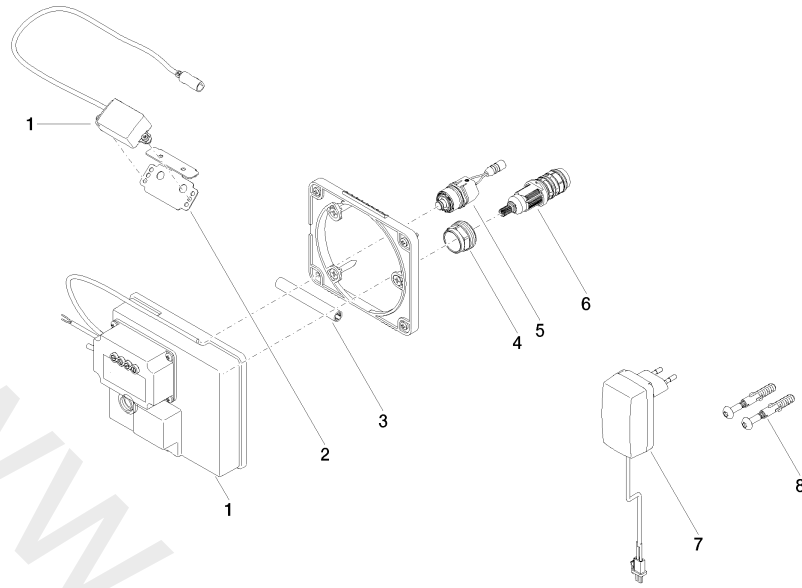

ST 010 203 2782

- 200 mm projection
- fixed spout
- rectangular, air-enriched flow
- hole diameter 37 mm
- rosette for spout 60 x 60mm
- 1/2" connection
- max. flow 5.7 l/min
- lead-free
- automatic hygiene flush
- suitable for thermal disinfection
- adjustable follow-up time
- high-frequency sensors with self-calibration
- magnetic valve
- temperature setting via thermostat
- 100-240 V AC / 12 V DC, 50-60 Hz, 18 W power supply unit, incl. country-specific adapter set

- min. recess depth 90 mm
- max. recess depth 125 mm

Recommended miscellaneous

Extension for Touchfree 500 mm 12 765 970 90

ST 010 203 2782

mm [inches]

ST 010 203 2782

Spare parts list

No.	Item Number	Name	Quantity used	Delivery time
1	90 10 01 177 00 90	electronic accessories	1	2
2	90 17 20 199 00 90	holder	1	2
3	09 23 01 124 90	sleeve	1	2
4	09 23 10 129 90	nut	1	2
5	04 30 50 079 00 90	valve	1	2
6	90 15 02 013 00 90	cartridge	1	2
7	04 10 01 246 00 90	electronic accessories	1	2
8	04 30 31 024 01 90	fixing set	1	2

ST 010 203 2782

- 200 mm projection
- fixed spout
- rectangular, air-enriched flow
- hole diameter 37 mm
- rosette 60 x 60 mm
- 1/2" connection
- max. flow 5.7 l/min
- lead-free
- WRAS: 2203039

	Brushed Dark Platinum	13 800 782-99
	Chrome	13 800 782-00
	Brushed Platinum	13 800 782-06
	Platinum	13 800 782-08
	Dark Chrome	13 800 782-19
	Brushed Durabronze (23kt Gold)	13 800 782-28
	Brushed Champagne (22kt Gold)	13 800 782-46
	Champagne (22kt Gold)	13 800 782-47

Recommended miscellaneous

- Concealed wall elbow**
- min. recess depth 90 mm
 - max. recess depth 163 mm

35 085 970 90

www.divapor.com

ST 010 203 2782

mm [inches]

Flow rate chart

Spare parts list