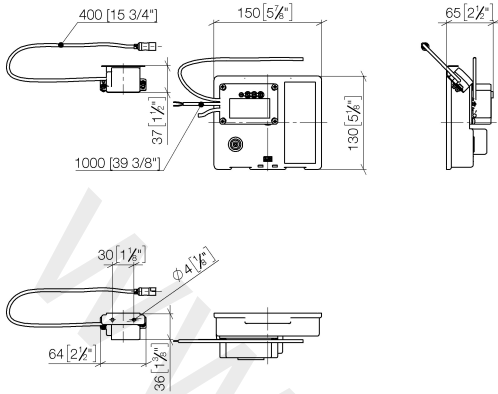

ST 010 203 2782

- 200 mm projection
- fixed spout
- rectangular, air-enriched flow
- hole diameter 37 mm
- rosette for spout 60 x 60mm
- 1/2" connection
- max. flow 5.7 l/min
- lead-free
- automatic hygiene flush
- suitable for thermal disinfection
- adjustable follow-up time
- high-frequency sensors with self-calibration
- magnetic valve
- temperature setting via thermostat
- 100-240 V AC / 12 V DC, 50-60 Hz, 18 W power supply unit, incl. country-specific adapter set

- min. recess depth 90 mm
- max. recess depth 125 mm

Recommended miscellaneous

Extension for Touchfree 500 mm 12 765 970 90

ST 010 203 2782

mm [inches]

ST 010 203 2782

Spare parts list

No.	Item Number	Name	Quantity used	Delivery time
1	90 10 01 177 00 90	electronic accessories	1	2
2	90 17 20 199 00 90	holder	1	2
3	09 23 01 124 90	sleeve	1	2
4	09 23 10 129 90	nut	1	2
5	04 30 50 079 00 90	valve	1	2
6	90 15 02 013 00 90	cartridge	1	2
7	04 10 01 246 00 90	electronic accessories	1	2
8	04 30 31 024 01 90	fixing set	1	2

ST 010 203 2782

- 200 mm projection
- fixed spout
- rectangular, air-enriched flow
- hole diameter 37 mm
- rosette 60 x 60 mm
- 1/2" connection
- max. flow 5.7 l/min
- lead-free
- WRAS: 2203039

	Brushed Dark Platinum	13 800 782-99
	Chrome	13 800 782-00
	Brushed Platinum	13 800 782-06
	Platinum	13 800 782-08
	Dark Chrome	13 800 782-19
	Brushed Durabronze (23kt Gold)	13 800 782-28
	Brushed Champagne (22kt Gold)	13 800 782-46
	Champagne (22kt Gold)	13 800 782-47

Recommended miscellaneous

- Concealed wall elbow**
- min. recess depth 90 mm
 - max. recess depth 163 mm

35 085 970 90

www.divapor.com

ST 010 203 2782

mm [inches]

Flow rate chart

Spare parts list