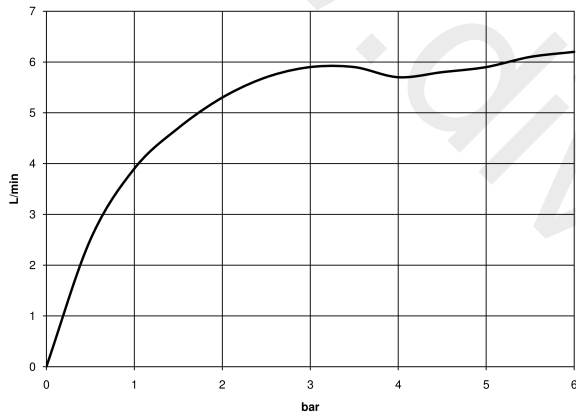

ST 010 203 2782

- 200 mm projection
- fixed spout
- rectangular, air-enriched flow
- hole diameter 37 mm
- rosette 60 x 60 mm
- 1/2" connection
- max. flow 5.7 l/min
- lead-free
- WRAS: 2203039

	Brushed Dark Platinum	13 800 782-99
	Chrome	13 800 782-00
	Brushed Platinum	13 800 782-06
	Platinum	13 800 782-08
	Dark Chrome	13 800 782-19
	Brushed Durabronze (23kt Gold)	13 800 782-28
	Brushed Champagne (22kt Gold)	13 800 782-46
	Champagne (22kt Gold)	13 800 782-47

Recommended miscellaneous

- Concealed wall elbow**
- min. recess depth 90 mm
 - max. recess depth 163 mm

35 085 970 90

www.divapor.com

ST 010 203 2782

mm [inches]

Flow rate chart

Spare parts list

No.	Item Number	Name	Quantity used	Delivery time
1	09 24 03 081 10 90	extension	1	2
2	90 27 78 035 00-99	rosette	1	30
3	90 29 03 109 00 90	aerator	1	2