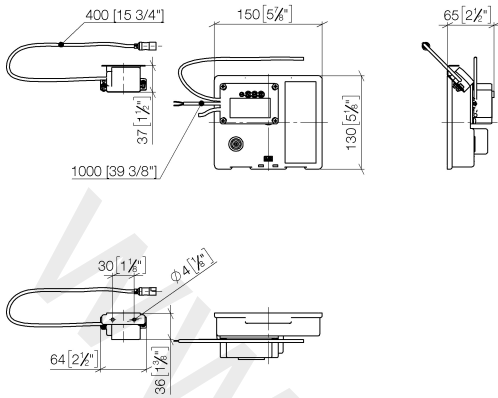

ST 010 203 4782

- 200 mm projection
- fixed spout
- rectangular, air-enriched flow
- hole diameter 37 mm
- rosette for spout 60 x 60mm
- 1/2" connection
- max. flow 5.7 l/min
- lead-free
- automatic hygiene flush
- suitable for thermal disinfection
- adjustable follow-up time
- high-frequency sensors with self-calibration
- magnetic valve
- 100-240 V AC / 12 V DC, 50-60 Hz, 18 W power supply unit, incl. country-specific adapter set

35 743 970 90

- min. recess depth 90 mm
- max. recess depth 125 mm

Recommended miscellaneous

Extension for Touchfree 500 mm

12 765 970 90

ST 010 203 4782

mm [inches]

ST 010 203 4782

ST 010 203 4782

- 200 mm projection
- fixed spout
- rectangular, air-enriched flow
- hole diameter 37 mm
- rosette 60 x 60 mm
- 1/2" connection
- max. flow 5.7 l/min
- lead-free
- WRAS: 2203039

	Brushed Dark Platinum	13 800 782-99
	Chrome	13 800 782-00
	Brushed Platinum	13 800 782-06
	Platinum	13 800 782-08
	Dark Chrome	13 800 782-19
	Brushed Durabronze (23kt Gold)	13 800 782-28
	Brushed Champagne (22kt Gold)	13 800 782-46
	Champagne (22kt Gold)	13 800 782-47

Recommended miscellaneous

- Concealed wall elbow**
- min. recess depth 90 mm
 - max. recess depth 163 mm

35 085 970 90

www.divapor.com

ST 010 203 4782

mm [inches]

Flow rate chart

ST 010 203 4782