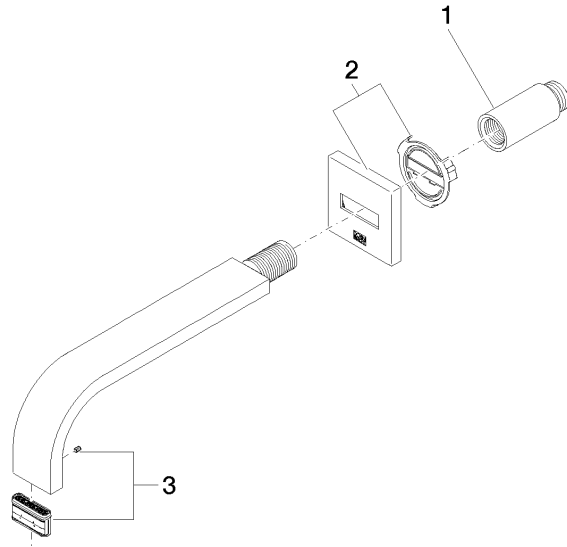

ST 010 203 4782

- 200 mm projection
- fixed spout
- rectangular, air-enriched flow
- hole diameter 37 mm
- rosette for spout 60 x 60mm
- 1/2" connection
- max. flow 5.7 l/min
- lead-free
- automatic hygiene flush
- suitable for thermal disinfection
- adjustable follow-up time
- high-frequency sensors with self-calibration
- magnetic valve
- 100-240 V AC / 12 V DC, 50-60 Hz, 18 W power supply unit, incl. country-specific adapter set

ST 010 203 4782

- 200 mm projection
- fixed spout
- rectangular, air-enriched flow
- hole diameter 37 mm
- rosette 60 x 60 mm
- 1/2" connection
- max. flow 5.7 l/min
- lead-free
- WRAS: 2203039

	Brushed Dark Platinum	13 800 782-99
	Chrome	13 800 782-00
	Brushed Platinum	13 800 782-06
	Platinum	13 800 782-08
	Dark Chrome	13 800 782-19
	Brushed Durabronze (23kt Gold)	13 800 782-28
	Brushed Champagne (22kt Gold)	13 800 782-46
	Champagne (22kt Gold)	13 800 782-47

Recommended miscellaneous

- Concealed wall elbow**
- min. recess depth 90 mm
 - max. recess depth 163 mm

35 085 970 90

www.divapor.com

ST 010 203 4782

mm [inches]

Flow rate chart

ST 010 203 4782

Spare parts list

No.	Item Number	Name	Quantity used	Delivery time
1	09 24 03 081 10 90	extension	1	2
2	90 27 78 035 00-99	rosette	1	30
3	90 29 03 109 00 90	aerator	1	2