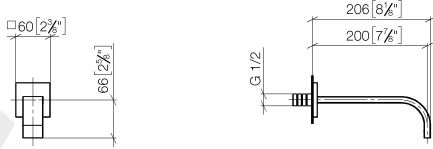

ST 010 203 4782

- 200 mm projection
- fixed spout
- rectangular, air-enriched flow
- hole diameter 37 mm
- rosette 60 x 60 mm
- 1/2" connection
- max. flow 5.7 l/min
- lead-free
- WRAS: 2203039

	Brushed Dark Platinum	13 800 782-99
	Chrome	13 800 782-00
	Brushed Platinum	13 800 782-06
	Platinum	13 800 782-08
	Dark Chrome	13 800 782-19
	Brushed Durabronze (23kt Gold)	13 800 782-28
	Brushed Champagne (22kt Gold)	13 800 782-46
	Champagne (22kt Gold)	13 800 782-47

Recommended miscellaneous

- Concealed wall elbow**
- min. recess depth 90 mm
 - max. recess depth 163 mm

35 085 970 90

www.divapor.com

ST 010 203 4782

mm [inches]

Flow rate chart

ST 010 203 4782