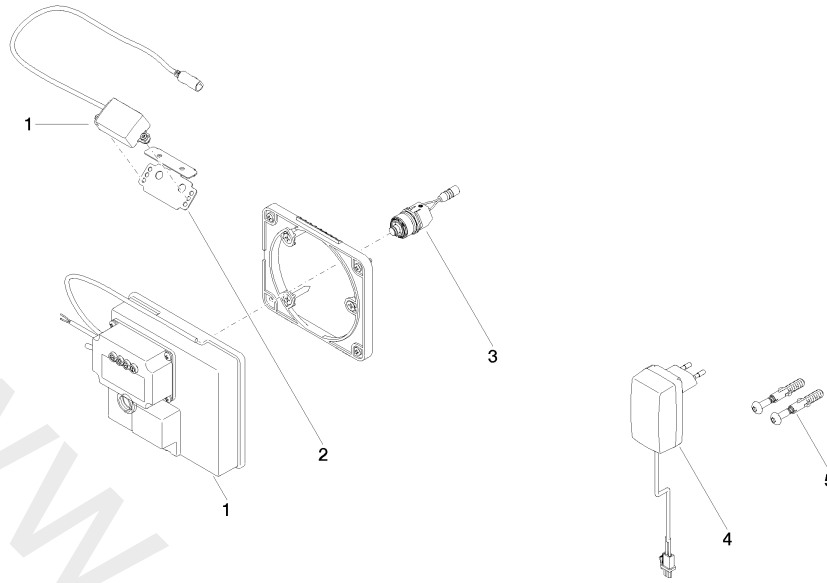

ST 010 203 4782

- 200 mm projection
- fixed spout
- rectangular, air-enriched flow
- hole diameter 37 mm
- rosette for spout 60 x 60mm
- 1/2" connection
- max. flow 5.7 l/min
- lead-free
- automatic hygiene flush
- suitable for thermal disinfection
- adjustable follow-up time
- high-frequency sensors with self-calibration
- magnetic valve
- 100-240 V AC / 12 V DC, 50-60 Hz, 18 W power supply unit, incl. country-specific adapter set

35 743 970 90

- min. recess depth 90 mm
- max. recess depth 125 mm

Recommended miscellaneous

Extension for Touchfree 500 mm

12 765 970 90

ST 010 203 4782

mm [inches]

ST 010 203 4782

ST 010 203 4782

- 200 mm projection
- fixed spout
- rectangular, air-enriched flow
- hole diameter 37 mm
- rosette 60 x 60 mm
- 1/2" connection
- max. flow 5.7 l/min
- lead-free
- WRAS: 2203039

	Brushed Dark Platinum	13 800 782-99
	Chrome	13 800 782-00
	Brushed Platinum	13 800 782-06
	Platinum	13 800 782-08
	Dark Chrome	13 800 782-19
	Brushed Durabronze (23kt Gold)	13 800 782-28
	Brushed Champagne (22kt Gold)	13 800 782-46
	Champagne (22kt Gold)	13 800 782-47