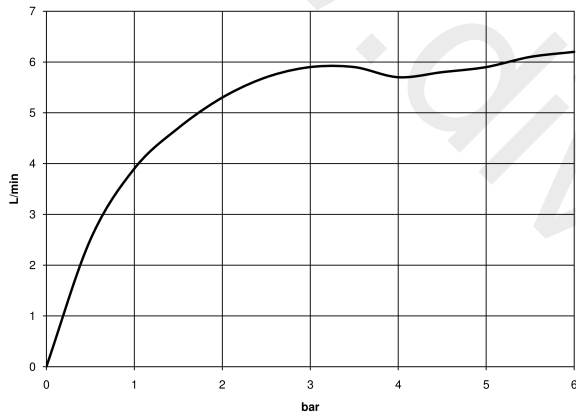

ST 010 203 4782

- 200 mm projection
- fixed spout
- rectangular, air-enriched flow
- hole diameter 37 mm
- rosette 60 x 60 mm
- 1/2" connection
- max. flow 5.7 l/min
- lead-free
- WRAS: 2203039

	Brushed Dark Platinum	13 800 782-99
	Chrome	13 800 782-00
	Brushed Platinum	13 800 782-06
	Platinum	13 800 782-08
	Dark Chrome	13 800 782-19
	Brushed Durabronze (23kt Gold)	13 800 782-28
	Brushed Champagne (22kt Gold)	13 800 782-46
	Champagne (22kt Gold)	13 800 782-47

Recommended miscellaneous

- Concealed wall elbow**
- min. recess depth 90 mm
 - max. recess depth 163 mm

35 085 970 90

www.divapor.com

ST 010 203 4782

mm [inches]

Flow rate chart

ST 010 203 4782