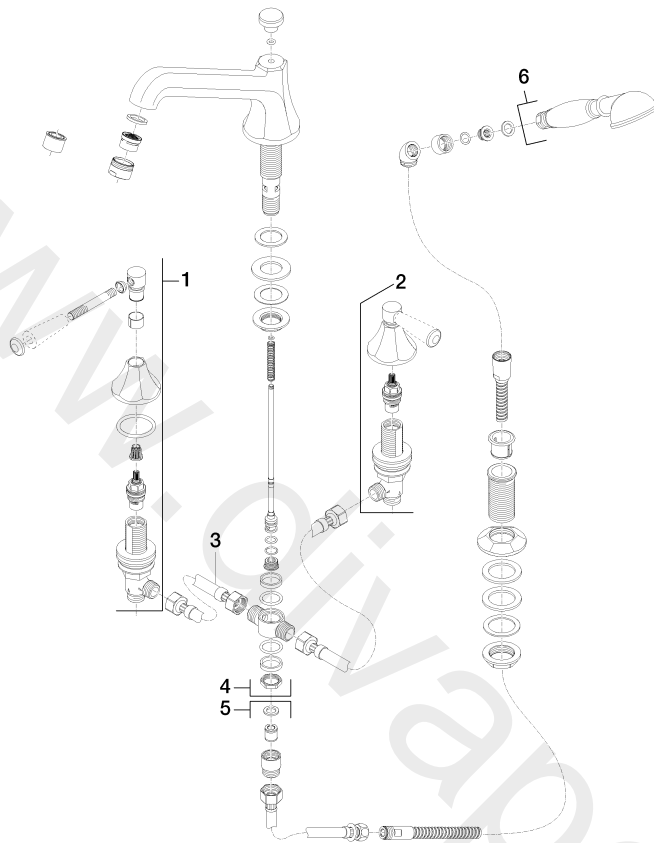

27 502 370

- 225 mm projection
- complete hand shower set: normal flow
- spout: circular, air-enriched flow
- complete hand shower set with anti-scale system
- automatic bath/shower diverter
- height of mixer 185 mm
- height up to aerator 140 mm
- hole diameter valve 32 mm
- hole diameter spout 32 mm
- hole diameter for complete hand shower set 32 mm
- rosette for spout Ø 70mm
- rosette for complete hand shower set Ø 60mm
- rosette for deck valve Ø 60mm
- metal shower hose 1750mm with integrated anti-twist protection
- max. spout flow rate 23 l/min
- max. flow for complete hand shower set 6.8 l/min

27 502 370

mm [inches]  
1:10

Flow rate chart

27 502 370

Parts for other finishes can be found here: [Chrome](#)

### Spare parts list

No.	Item Number	Name	Quantity used	Delivery time
1	20 000 370-99	side panel	1	60
2	13 502 380-99	spout	1	60
3	12 502 970 90	High pressure hose 1/2" x 1/2" x 400 mm	2	2
4	20 000 371-99	side panel	1	60
5	27 703 370-99	shower set	1	-