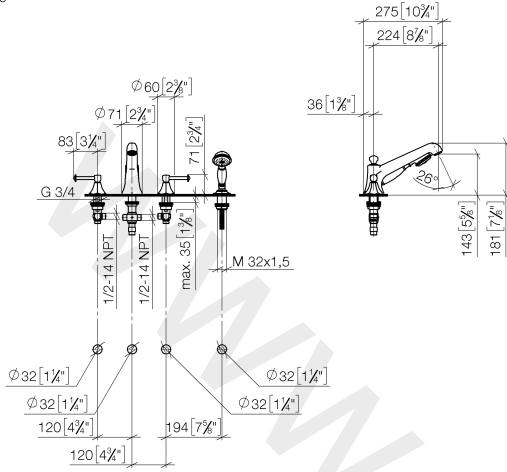

27 502 370

- 225 mm projection
- complete hand shower set: normal flow
- spout: circular, air-enriched flow
- complete hand shower set with anti-scale system
- automatic bath/shower diverter
- height of mixer 185 mm
- height up to aerator 140 mm
- hole diameter valve 32 mm
- hole diameter spout 32 mm
- hole diameter for complete hand shower set 32 mm
- rosette for spout Ø 70mm
- rosette for complete hand shower set Ø 60mm
- rosette for deck valve Ø 60mm
- metal shower hose 1750mm with integrated anti-twist protection
- max. spout flow rate 23 l/min
- max. flow for complete hand shower set 6.8 l/min

27 502 370

mm [inches]  
1:10

Flow rate chart

27 502 370

Parts for other finishes can be found here: [Chrome](#)

### Spare parts list

No.	Item Number	Name	Quantity used	Delivery time
1	20 000 370-99	side panel	1	60
2	13 502 380-99	spout	1	60
3	12 502 970 90	High pressure hose 1/2" x 1/2" x 400 mm	2	2
4	20 000 371-99	side panel	1	60
5	27 703 370-99	shower set	1	-