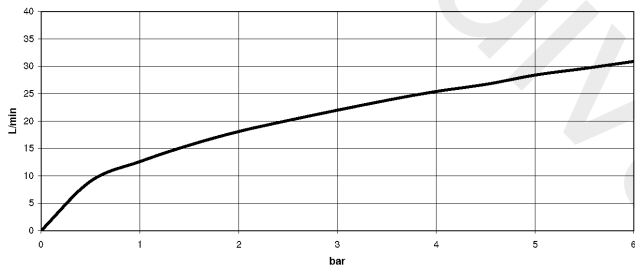

27 502 370

- 225 mm projection
- complete hand shower set: normal flow
- spout: circular, air-enriched flow
- complete hand shower set with anti-scale system
- automatic bath/shower diverter
- height of mixer 185 mm
- height up to aerator 140 mm
- hole diameter valve 32 mm
- hole diameter spout 32 mm
- hole diameter for complete hand shower set 32 mm
- rosette for spout Ø 70mm
- rosette for complete hand shower set Ø 60mm
- rosette for deck valve Ø 60mm
- metal shower hose 1750mm with integrated anti-twist protection
- max. spout flow rate 23 l/min
- max. flow for complete hand shower set 6.8 l/min

27 502 370

mm [inches]  
1:10

Flow rate chart

27 502 370

Parts for other finishes can be found here: [Chrome](#)