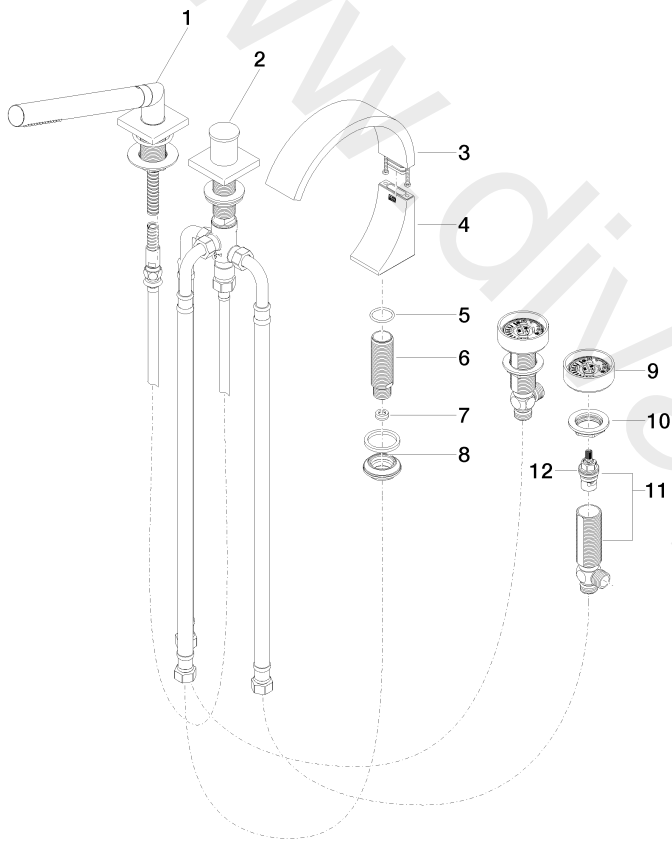

Bath - CYO

Five-hole bath mixer for bath rim or tile edge installation

Article number: 27 523 811-99

Bath - CYO

Five-hole bath mixer for bath rim or tile edge installation

Article number: 27 523 811-99

Spare parts list

Position	Quantity used	Item Number	Spare part	Delivery time
1	1	27 702 980-99	Hand shower set for bath rim or tile edge installation	30
2	1	29 140 670-99	Two-way diverter for bath rim or tile edge installation	30
3	1	90 11 70 013 00-99	spout	30
4	1	90 19 70 011 00-99	connection	30
5	1	09 14 10 009 90	seal	2
6	1	09 30 01 117 90	connection	2
7	1	09 23 01 057 90	flow reducer	2
8	1	04 23 10 044 09 90	fixing set	2
9	2	90 18 40 291 01-99	handle	30
10	1	04 30 11 038 68 90	fixing set	2
11	2	04 17 11 055 41 90	side panel	2
12	2	90 90 03 239 00 90	top	2