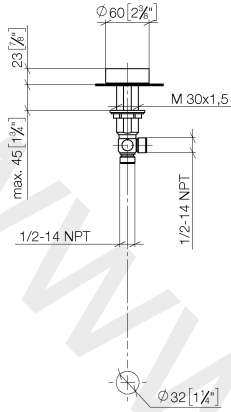

20 000 811

- hole diameter valve 32 mm
- without rosette
- handle Ø 60mm

NOTE: The handle inserts must be ordered separately from the fittings!

	Brushed Dark Platinum	20 000 811-99
	Chrome	20 000 811-00
	Brushed Platinum	20 000 811-06
	Dark Chrome	20 000 811-19
	Brushed Durabronze (23kt Gold)	20 000 811-28
	Platinum / Brushed Platinum	20 000 811-36
	Durabronze / Brushed Durabronze (23kt Gold)	20 000 811-38

www.divapor.com

20 000 811

mm [inches]

20 000 811

Parts for other finishes can be found here: [Chrome](#)

Spare parts list

No.	Item Number	Name	Quantity used	Delivery time
2	90 18 40 291 01-99	handle	1	30
3	04 30 11 038 68 90	fixing set	1	2
4	04 17 11 055 61 90	side panel	2	2