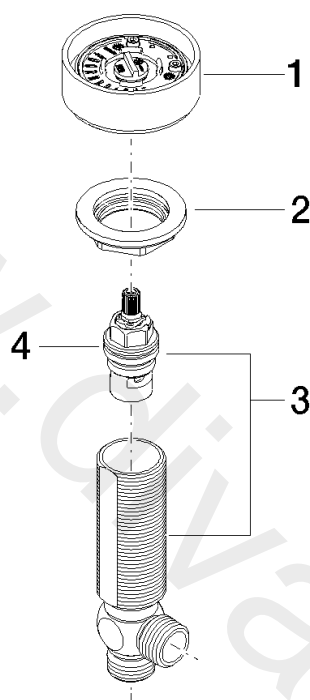

20 000 811

- hole diameter valve 32 mm
- without rosette
- handle Ø 60mm

NOTE: The handle inserts must be ordered separately from the fittings!

	Brushed Dark Platinum	20 000 811-99
	Chrome	20 000 811-00
	Brushed Platinum	20 000 811-06
	Dark Chrome	20 000 811-19
	Brushed Durabronze (23kt Gold)	20 000 811-28
	Platinum / Brushed Platinum	20 000 811-36
	Durabronze / Brushed Durabronze (23kt Gold)	20 000 811-38

www.divapor.com

20 000 811

mm [inches]

20 000 811

Parts for other finishes can be found here: [Chrome](#)

Spare parts list

No.	Item Number	Name	Quantity used	Delivery time
2	90 18 40 291 01-99	handle	1	30
3	04 30 11 038 68 90	fixing set	1	2
4	04 17 11 055 61 90	side panel	2	2