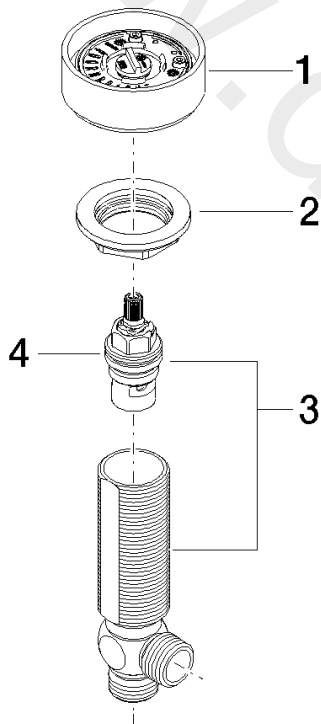

Washbasin - CYO

Deck valve clockwise closing

Article number: 20 000 811-99

### Spare parts list

Position	Quantity used	Item Number	Spare part	Delivery time
2	1	90 18 40 291 01-99	handle	30
3	1	04 30 11 038 68 90	fixing set	2
4	2	04 17 11 055 61 90	side panel	4

Washbasin - CYO

Deck valve clockwise closing

Article number: 20 000 811-99

[www.divapor.com](http://www.divapor.com)