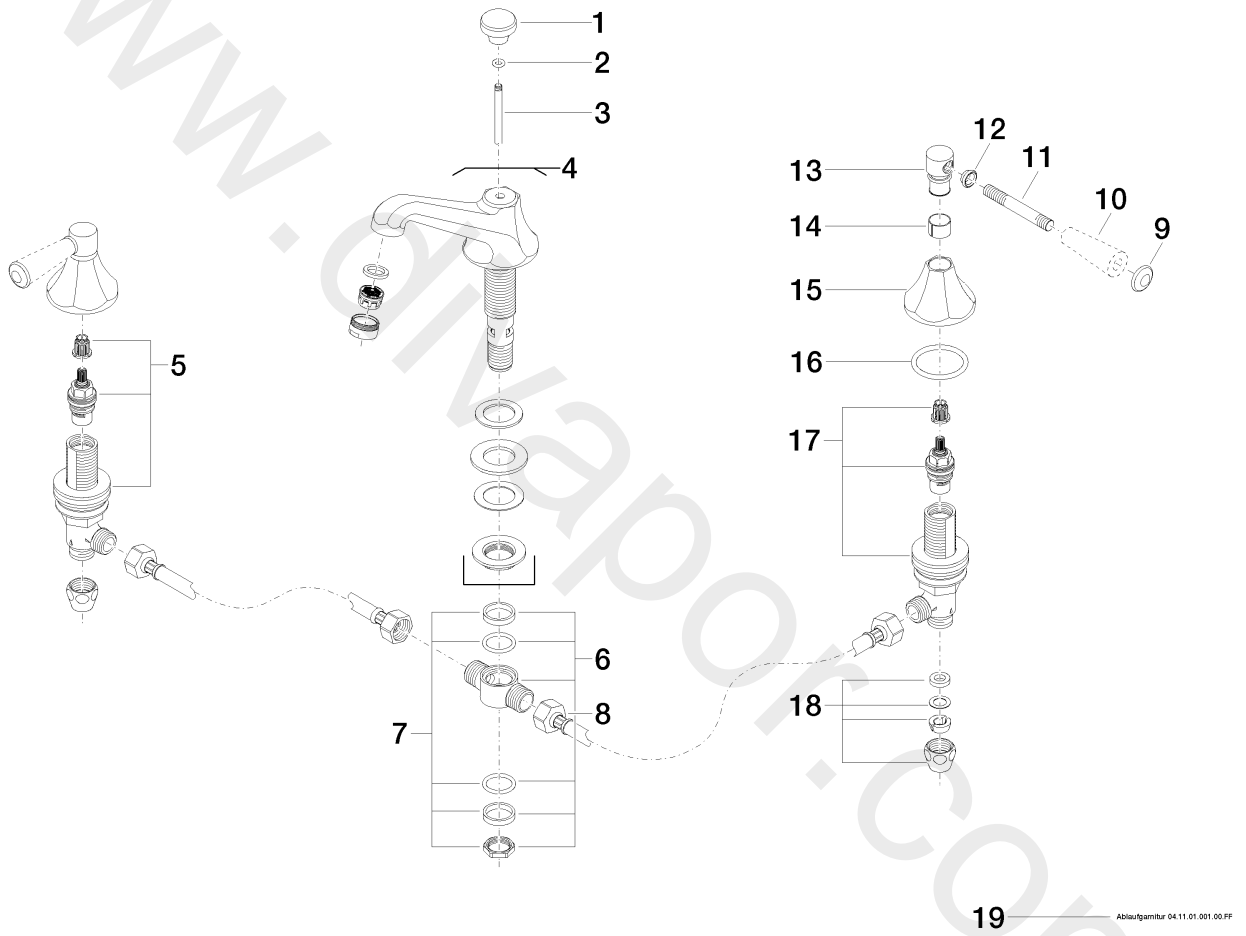

Washbasin - MADISON

Three-hole basin mixer with pop-up waste

Article number: 20 700 370-08

Washbasin - MADISON

Three-hole basin mixer with pop-up waste

Article number: 20 700 370-08

Spare parts list

Position	Quantity used	Item Number	Spare part	Delivery time
1	1	09 20 36 030-08	handle	20
2	1	09 14 10 062 90	seal	2
3	1	09 31 09 004-08	pull-rod	20
4	1	13 700 380-08	spout	60
5	1	90 17 11 040 51 90	side panel	2
6	1	04 17 11 020 10 90	distributor	2
7	1	90 23 10 012 00 90	gasket kit	2
8	2	04 30 04 096 00 90	hose	2
9	2	09 30 30 062-08	screw	20
10	2	11 170 370-08	Lever insert	20
11	2	09 28 22 013 90	pipe	2
12	2	09 20 37 001-08	handle	20
13	2	09 20 82 000-08	handle	20
14	2	09 18 40 041 90	sleeve	2
15	2	09 27 37 014-08	rosette	20
16	2	09 14 10 043 90	seal	2
17	1	90 17 11 040 50 90	side panel	2
18	2	04 23 30 040 00-08	threaded connector	20
19	1	04 11 01 001 00-08	pop-up waste	2