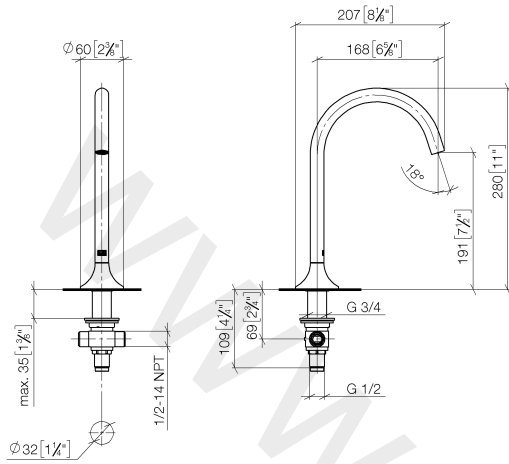

13 716 809

- 168 mm projection
- pivotable spout 360°
- circular, air-enriched flow
- height of mixer 280 mm
- height up to aerator 191 mm
- rosette Ø 60 mm
- hole diameter 35 mm
- 2x 1/2" x 1/2" x 400mm high pressure hose
- 1/2" connection
- max. flow 5.7 l/min
- lead-free
- WRAS: 1801015

For Touchfree control please order eSet Touchfree WITH or WITHOUT temperature adjustment

	Platinum	13 716 809-08
	Chrome	13 716 809-00
	Brushed Platinum	13 716 809-06
	Dark Chrome	13 716 809-19
	Brushed Durabronze (23kt Gold)	13 716 809-28
	Brushed Champagne (22kt Gold)	13 716 809-46
	Champagne (22kt Gold)	13 716 809-47
	Brushed Dark Platinum	13 716 809-99

13 716 809

mm [inches]

Flow rate chart

13 716 809

Parts for other finishes can be found here: [Chrome](#)

Spare parts list

No.	Item Number	Name	Quantity used	Delivery time
1	90 28 22 309 00-08	spout	1	20
2	09 27 80 011-08	rosette	1	20
3	09 14 10 084 90	seal	1	2
4	90 30 01 033 00 90	base	1	2
5	09 14 10 017 90	seal	1	2
6	09 24 04 021 10 90	nipple	1	2
7	09 23 10 127 90	nut	1	2
8	04 23 10 004 04 90	fixing set	1	2
9	04 17 11 020 10 90	distributor	1	2
10	90 23 10 012 00 90	gasket kit	1	2
11	04 21 02 006 00 92	cap	2	2
12	04 30 04 096 00 90	hose	2	2