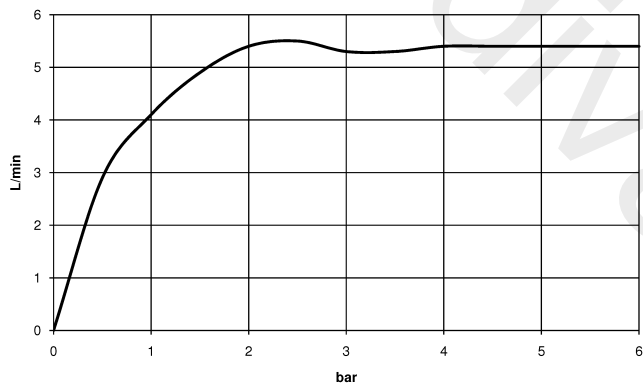

13 716 809

- 168 mm projection
- pivotable spout 360°
- circular, air-enriched flow
- height of mixer 280 mm
- height up to aerator 191 mm
- rosette Ø 60 mm
- hole diameter 35 mm
- 2x 1/2" x 1/2" x 400mm high pressure hose
- 1/2" connection
- max. flow 5.7 l/min
- lead-free
- WRAS: 1801015

For Touchfree control please order eSet Touchfree WITH or WITHOUT temperature adjustment

	Platinum	13 716 809-08
	Chrome	13 716 809-00
	Brushed Platinum	13 716 809-06
	Dark Chrome	13 716 809-19
	Brushed Durabronze (23kt Gold)	13 716 809-28
	Brushed Champagne (22kt Gold)	13 716 809-46
	Champagne (22kt Gold)	13 716 809-47
	Brushed Dark Platinum	13 716 809-99

13 716 809

mm [inches]

Flow rate chart

13 716 809

Parts for other finishes can be found here: [Chrome](#)

Spare parts list

No.	Item Number	Name	Quantity used	Delivery time
1	90 28 22 309 00-08	spout	1	20
2	09 27 80 011-08	rosette	1	20
3	09 14 10 084 90	seal	1	2
4	90 30 01 033 00 90	base	1	2
5	09 14 10 017 90	seal	1	2
6	09 24 04 021 10 90	nipple	1	2
7	09 23 10 127 90	nut	1	2
8	04 23 10 004 04 90	fixing set	1	2
9	04 17 11 020 10 90	distributor	1	2
10	90 23 10 012 00 90	gasket kit	1	2
11	04 21 02 006 00 92	cap	2	2
12	04 30 04 096 00 90	hose	2	2