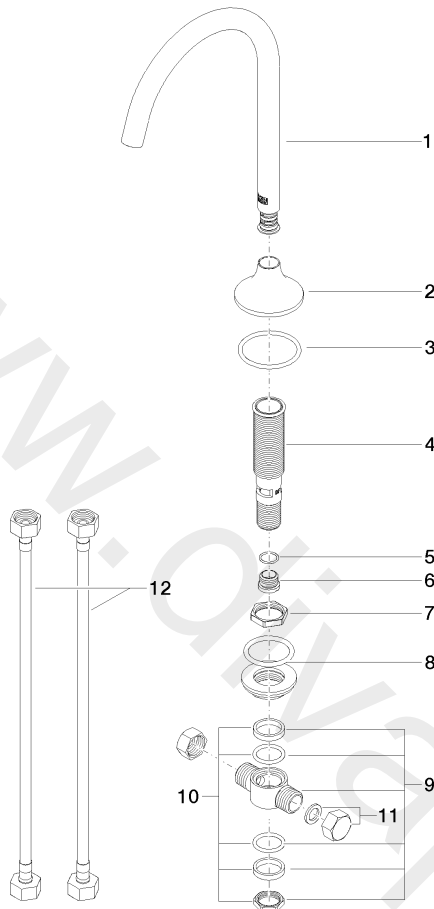

13 716 809

- 168 mm projection
- pivotable spout 360°
- circular, air-enriched flow
- height of mixer 280 mm
- height up to aerator 191 mm
- rosette Ø 60 mm
- hole diameter 35 mm
- 2x 1/2" x 1/2" x 400mm high pressure hose
- 1/2" connection
- max. flow 5.7 l/min
- lead-free
- WRAS: 1801015

13 716 809

mm [inches]

Flow rate chart

13 716 809

Parts for other finishes can be found here: [Chrome](#)

Spare parts list

No.	Item Number	Name	Quantity used	Delivery time
1	90 28 22 309 00-08	spout	1	20
2	09 27 80 011-08	rosette	1	20
3	09 14 10 084 90	seal	1	2
4	90 30 01 033 00 90	base	1	2
5	09 14 10 017 90	seal	1	2
6	09 24 04 021 10 90	nipple	1	2
7	09 23 10 127 90	nut	1	2
8	04 23 10 004 04 90	fixing set	1	2
9	04 17 11 020 10 90	distributor	1	2
10	90 23 10 012 00 90	gasket kit	1	2
11	04 21 02 006 00 92	cap	2	2
12	04 30 04 096 00 90	hose	2	2