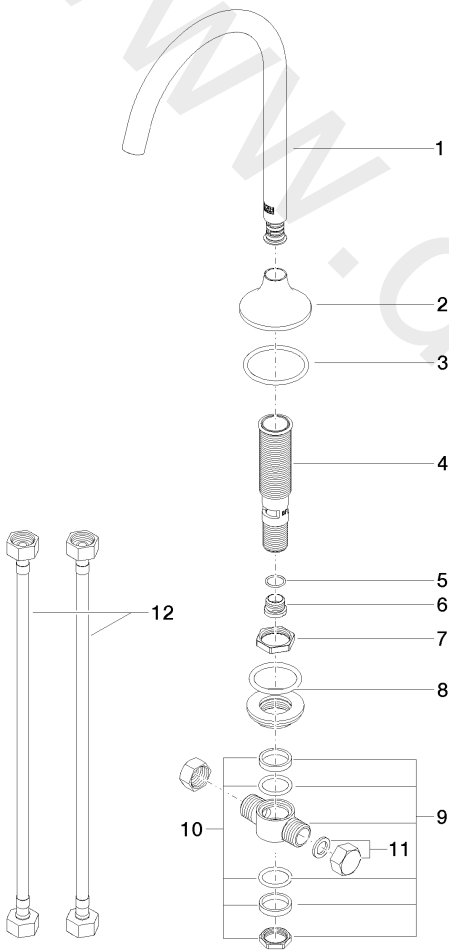

Washbasin - VAIA

Deck-mounted basin spout without pop-up waste

Article number: 13 716 809-08

Washbasin - VAIA

Deck-mounted basin spout without pop-up waste

Article number: 13 716 809-08

Spare parts list

Position	Quantity used	Item Number	Spare part	Delivery time
1	1	90 28 22 309 00-08	spout	20
2	1	09 27 80 011-08	rosette	20
3	1	09 14 10 084 90	seal	2
4	1	90 30 01 033 00 90	base	2
5	1	09 14 10 017 90	seal	2
6	1	09 24 04 021 10 90	nipple	2
7	1	09 23 10 127 90	nut	2
8	1	04 23 10 004 04 90	fixing set	2
9	1	04 17 11 020 10 90	distributor	2
10	1	90 23 10 012 00 90	gasket kit	2
11	2	04 21 02 006 00 92	cap	2
12	2	04 30 04 096 00 90	hose	2