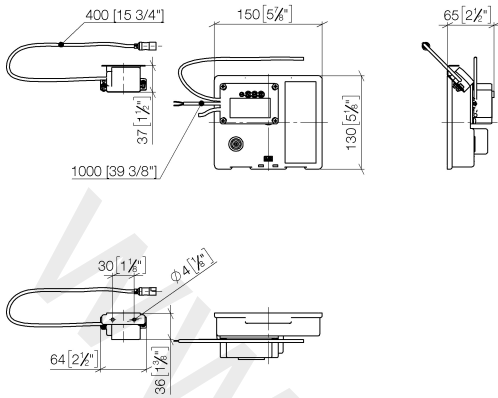

ST 010 203 4782

- 200 mm projection
- fixed spout
- rectangular, air-enriched flow
- hole diameter 37 mm
- rosette for spout 60 x 60mm
- 1/2" connection
- max. flow 5.7 l/min
- lead-free
- automatic hygiene flush
- suitable for thermal disinfection
- adjustable follow-up time
- high-frequency sensors with self-calibration
- magnetic valve
- 100-240 V AC / 12 V DC, 50-60 Hz, 18 W power supply unit, incl. country-specific adapter set

Required miscellaneous

Required miscellaneous

	eSET Touchfree Basin mixer without temperature setting for combining with free-standing fittings	35 742 970 90
---	---	---------------

	eSET Touchfree Basin mixer without temperature setting for combining with wall-mounted fittings	35 743 970 90
	<ul style="list-style-type: none"> ● min. recess depth 90 mm ● max. recess depth 125 mm 	

Recommended miscellaneous

	Extension for Touchfree 500 mm	12 765 970 90
---	---------------------------------------	---------------

ST 010 203 4782

mm [inches]

ST 010 203 4782

Spare parts list

No.	Item Number	Name	Quantity used	Delivery time
1	90 10 01 177 00 90	electronic accessories	1	2
2	90 17 20 199 00 90	holder	1	2
3	04 30 50 079 00 90	valve	1	2
4	04 10 01 246 00 90	electronic accessories	1	2
5	04 30 31 024 01 90	fixing set	1	2

ST 010 203 4782

- 200 mm projection
- fixed spout
- rectangular, air-enriched flow
- hole diameter 37 mm
- rosette 60 x 60 mm
- 1/2" connection
- max. flow 5.7 l/min
- lead-free
- WRAS: 2203039

	Platinum	13 800 782-08
	Chrome	13 800 782-00
	Brushed Platinum	13 800 782-06
	Dark Chrome	13 800 782-19
	Brushed Durabronze (23kt Gold)	13 800 782-28
	Brushed Champagne (22kt Gold)	13 800 782-46
	Champagne (22kt Gold)	13 800 782-47
	Brushed Dark Platinum	13 800 782-99