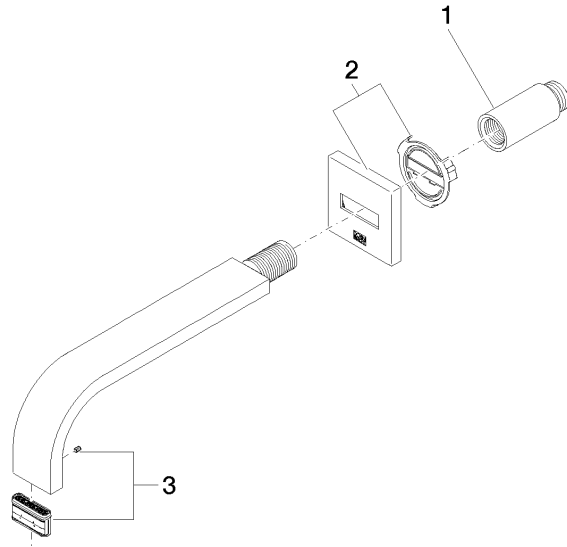

ST 010 203 4782

- 200 mm projection
- fixed spout
- rectangular, air-enriched flow
- hole diameter 37 mm
- rosette for spout 60 x 60mm
- 1/2" connection
- max. flow 5.7 l/min
- lead-free
- automatic hygiene flush
- suitable for thermal disinfection
- adjustable follow-up time
- high-frequency sensors with self-calibration
- magnetic valve
- 100-240 V AC / 12 V DC, 50-60 Hz, 18 W power supply unit, incl. country-specific adapter set

ST 010 203 4782

- 200 mm projection
- fixed spout
- rectangular, air-enriched flow
- hole diameter 37 mm
- rosette 60 x 60 mm
- 1/2" connection
- max. flow 5.7 l/min
- lead-free
- WRAS: 2203039

	Platinum	13 800 782-08
	Chrome	13 800 782-00
	Brushed Platinum	13 800 782-06
	Dark Chrome	13 800 782-19
	Brushed Durabronze (23kt Gold)	13 800 782-28
	Brushed Champagne (22kt Gold)	13 800 782-46
	Champagne (22kt Gold)	13 800 782-47
	Brushed Dark Platinum	13 800 782-99

Recommended miscellaneous

- Concealed wall elbow**
- min. recess depth 90 mm
 - max. recess depth 163 mm

35 085 970 90

www.divapor.com

ST 010 203 4782

mm [inches]

Flow rate chart

ST 010 203 4782

Spare parts list

No.	Item Number	Name	Quantity used	Delivery time
1	09 24 03 081 10 90	extension	1	2
2	90 27 78 035 00-08	rosette	1	20
3	90 29 03 109 00 90	aerator	1	2