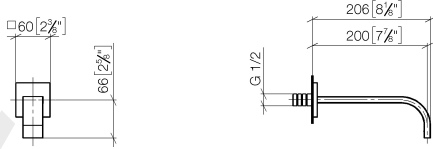

ST 010 203 4782

- 200 mm projection
- fixed spout
- rectangular, air-enriched flow
- hole diameter 37 mm
- rosette 60 x 60 mm
- 1/2" connection
- max. flow 5.7 l/min
- lead-free
- WRAS: 2203039

	Platinum	13 800 782-08
	Chrome	13 800 782-00
	Brushed Platinum	13 800 782-06
	Dark Chrome	13 800 782-19
	Brushed Durabronze (23kt Gold)	13 800 782-28
	Brushed Champagne (22kt Gold)	13 800 782-46
	Champagne (22kt Gold)	13 800 782-47
	Brushed Dark Platinum	13 800 782-99

Recommended miscellaneous

- Concealed wall elbow**
- min. recess depth 90 mm
 - max. recess depth 163 mm

35 085 970 90

www.divapor.com

ST 010 203 4782

mm [inches]

Flow rate chart

ST 010 203 4782

Spare parts list

No.	Item Number	Name	Quantity used	Delivery time
1	09 24 03 081 10 90	extension	1	2
2	90 27 78 035 00-08	rosette	1	20
3	90 29 03 109 00 90	aerator	1	2