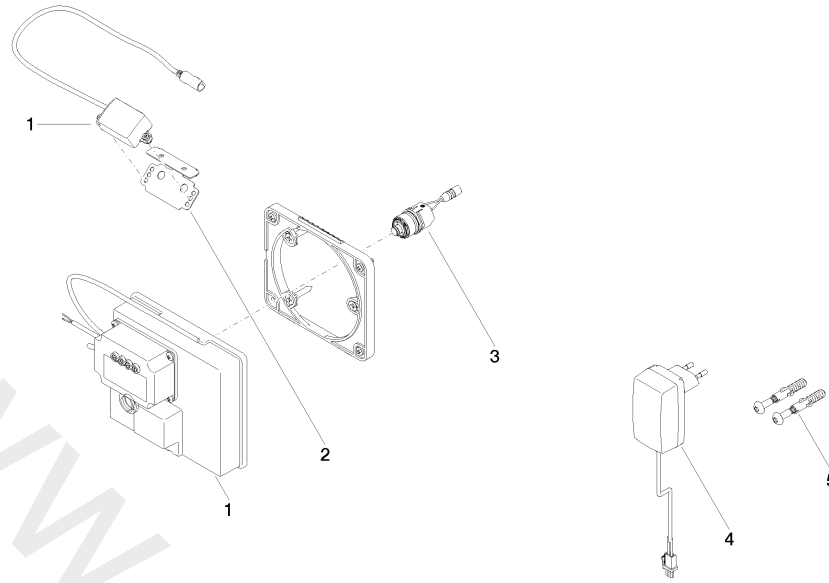

ST 010 203 4782

- 200 mm projection
- fixed spout
- rectangular, air-enriched flow
- hole diameter 37 mm
- rosette for spout 60 x 60mm
- 1/2" connection
- max. flow 5.7 l/min
- lead-free
- automatic hygiene flush
- suitable for thermal disinfection
- adjustable follow-up time
- high-frequency sensors with self-calibration
- magnetic valve
- 100-240 V AC / 12 V DC, 50-60 Hz, 18 W power supply unit, incl. country-specific adapter set

Required miscellaneous

Required miscellaneous

	eSET Touchfree Basin mixer without temperature setting for combining with free-standing fittings	35 742 970 90
---	---	---------------

	eSET Touchfree Basin mixer without temperature setting for combining with wall-mounted fittings	35 743 970 90
	<ul style="list-style-type: none"> ● min. recess depth 90 mm ● max. recess depth 125 mm 	

Recommended miscellaneous

	Extension for Touchfree 500 mm	12 765 970 90
---	---------------------------------------	---------------

ST 010 203 4782

mm [inches]

ST 010 203 4782

Spare parts list

No.	Item Number	Name	Quantity used	Delivery time
1	90 10 01 177 00 90	electronic accessories	1	2
2	90 17 20 199 00 90	holder	1	2
3	04 30 50 079 00 90	valve	1	2
4	04 10 01 246 00 90	electronic accessories	1	2
5	04 30 31 024 01 90	fixing set	1	2

ST 010 203 4782

- 200 mm projection
- fixed spout
- rectangular, air-enriched flow
- hole diameter 37 mm
- rosette 60 x 60 mm
- 1/2" connection
- max. flow 5.7 l/min
- lead-free
- WRAS: 2203039

	Platinum	13 800 782-08
	Chrome	13 800 782-00
	Brushed Platinum	13 800 782-06
	Dark Chrome	13 800 782-19
	Brushed Durabronze (23kt Gold)	13 800 782-28
	Brushed Champagne (22kt Gold)	13 800 782-46
	Champagne (22kt Gold)	13 800 782-47
	Brushed Dark Platinum	13 800 782-99