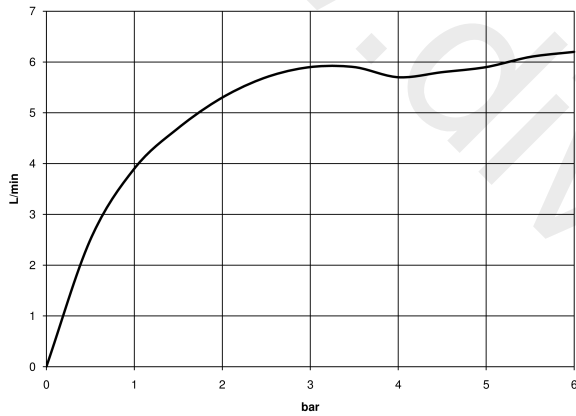

ST 010 203 4782

- 200 mm projection
- fixed spout
- rectangular, air-enriched flow
- hole diameter 37 mm
- rosette 60 x 60 mm
- 1/2" connection
- max. flow 5.7 l/min
- lead-free
- WRAS: 2203039

	Platinum	13 800 782-08
	Chrome	13 800 782-00
	Brushed Platinum	13 800 782-06
	Dark Chrome	13 800 782-19
	Brushed Durabronze (23kt Gold)	13 800 782-28
	Brushed Champagne (22kt Gold)	13 800 782-46
	Champagne (22kt Gold)	13 800 782-47
	Brushed Dark Platinum	13 800 782-99

Recommended miscellaneous

- Concealed wall elbow**
- min. recess depth 90 mm
 - max. recess depth 163 mm

35 085 970 90

www.divapor.com

ST 010 203 4782

mm [inches]

Flow rate chart

ST 010 203 4782