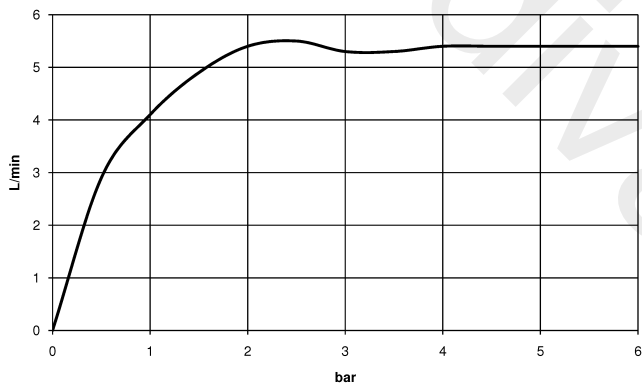

Recommended miscellaneous

- Concealed wall elbow** 35 085 970 90
- min. recess depth 90 mm
 - max. recess depth 163 mm

13 800 809

mm [inches]

Flow rate chart

13 800 809

Spare parts list

No.	Item Number	Name	Quantity used	Delivery time
1	09 24 03 269 90	nipple	1	2
2	09 14 10 084 90	seal	1	2
3	09 27 80 011-08	rosette	1	20
4	90 28 22 310 00-08	spout	1	20