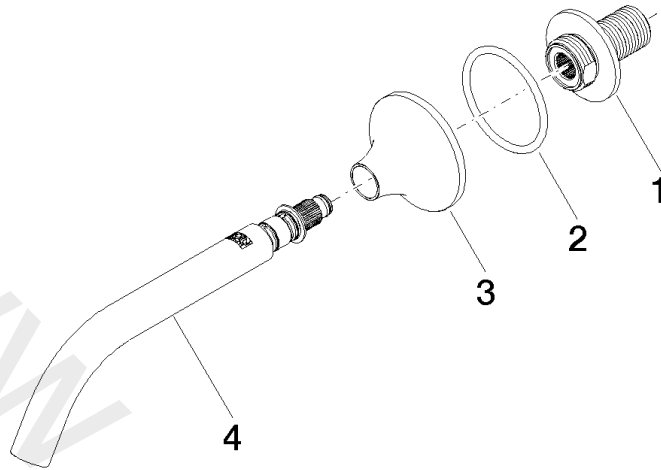

Wall-mounted basin spout without pop-up waste

VAIA

13 800 809

- 190 mm projection
- fixed spout
- circular, air-enriched flow
- hole diameter 37 mm
- rosette Ø 60 mm
- 1/2" connection
- plug-link mounting
- max. flow 5.7 l/min
- lead-free
- WRAS: 1801016

Recommended miscellaneous

- Concealed wall elbow** 35 085 970 90
- min. recess depth 90 mm
 - max. recess depth 163 mm

13 800 809

mm [inches]

Flow rate chart

13 800 809

Spare parts list

No.	Item Number	Name	Quantity used	Delivery time
1	09 24 03 269 90	nipple	1	2
2	09 14 10 084 90	seal	1	2
3	09 27 80 011-08	rosette	1	20
4	90 28 22 310 00-08	spout	1	20