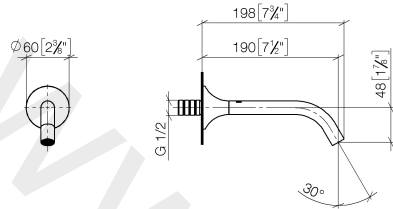

Wall-mounted basin spout without pop-up waste

VAIA

13 800 809

- 190 mm projection
- fixed spout
- circular, air-enriched flow
- hole diameter 37 mm
- rosette Ø 60 mm
- 1/2" connection
- plug-link mounting
- max. flow 5.7 l/min
- lead-free
- WRAS: 1801016

Recommended miscellaneous

- Concealed wall elbow** 35 085 970 90
- min. recess depth 90 mm
 - max. recess depth 163 mm

13 800 809

mm [inches]

Flow rate chart

13 800 809

Spare parts list

No.	Item Number	Name	Quantity used	Delivery time
1	09 24 03 269 90	nipple	1	2
2	09 14 10 084 90	seal	1	2
3	09 27 80 011-08	rosette	1	20
4	90 28 22 310 00-08	spout	1	20