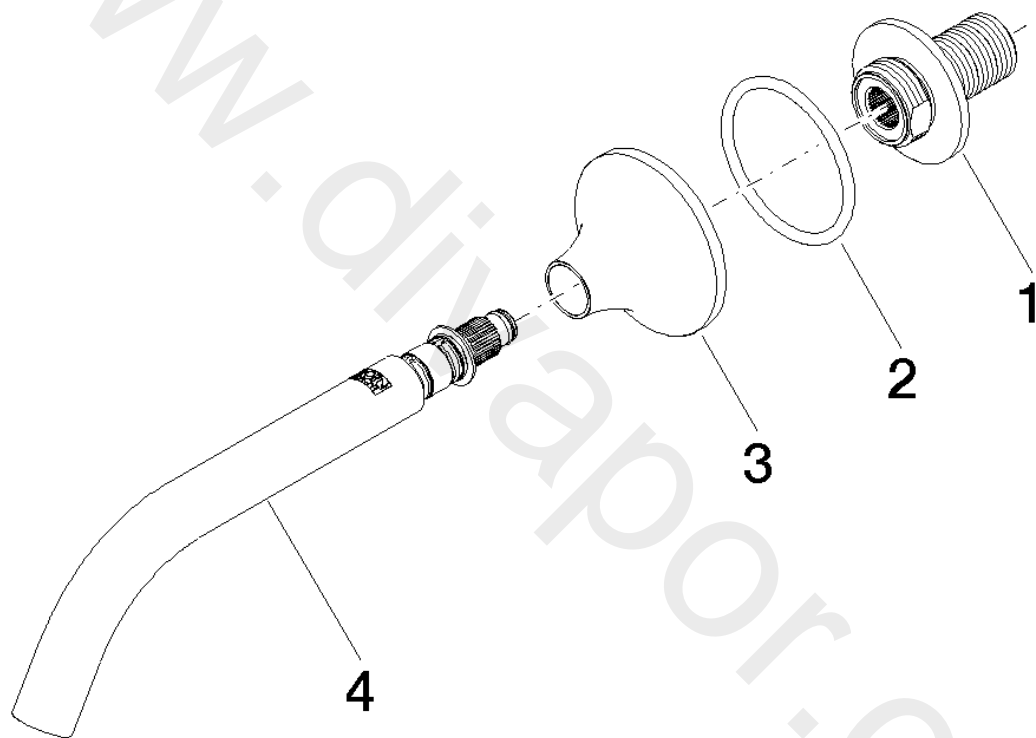

Washbasin - VAIA

Wall-mounted basin spout without pop-up waste

Article number: 13 800 809-08

Spare parts list

Position	Quantity used	Item Number	Spare part	Delivery time
1	1	09 24 03 269 90	nipple	2
2	1	09 14 10 084 90	seal	2
3	1	09 27 80 011-08	rosette	20
4	1	90 28 22 310 00-08	spout	20

Washbasin - VAIA

Wall-mounted basin spout without pop-up waste

Article number: 13 800 809-08

www.divapor.com