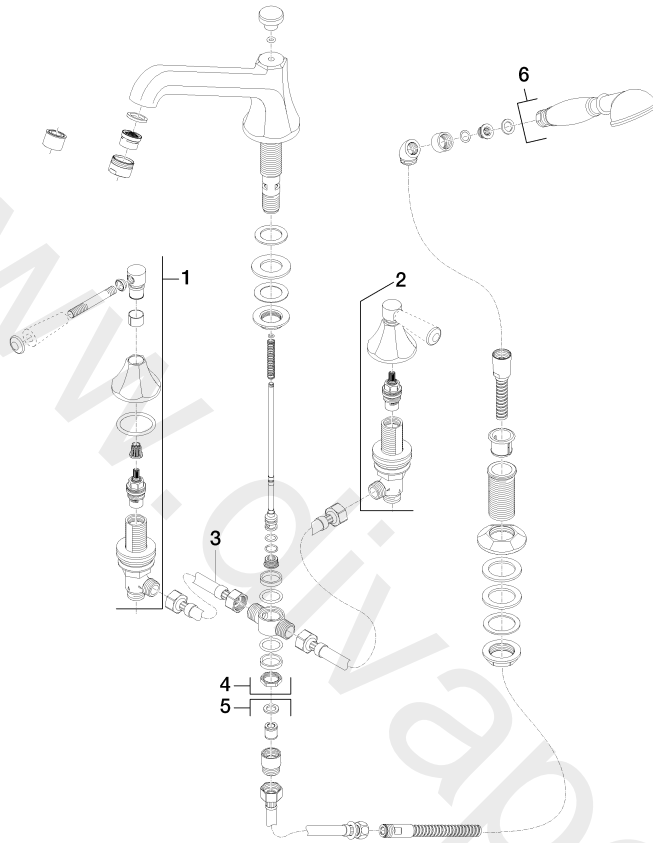

27 502 370

- 225 mm projection
- complete hand shower set: normal flow
- spout: circular, air-enriched flow
- complete hand shower set with anti-scale system
- automatic bath/shower diverter
- height of mixer 185 mm
- height up to aerator 140 mm
- hole diameter valve 32 mm
- hole diameter spout 32 mm
- hole diameter for complete hand shower set 32 mm
- rosette for spout Ø 70mm
- rosette for complete hand shower set Ø 60mm
- rosette for deck valve Ø 60mm
- metal shower hose 1750mm with integrated anti-twist protection
- max. spout flow rate 23 l/min
- max. flow for complete hand shower set 6.8 l/min

27 502 370

mm [inches]  
1:10

Flow rate chart

27 502 370

Parts for other finishes can be found here: [Chrome](#)

### Spare parts list

No.	Item Number	Name	Quantity used	Delivery time
1	20 000 370-08	side panel	1	60
2	13 502 380-08	spout	1	60
3	12 502 970 90	High pressure hose 1/2" x 1/2" x 400 mm	2	2
4	20 000 371-08	side panel	1	60
5	27 703 370-08	shower set	1	60