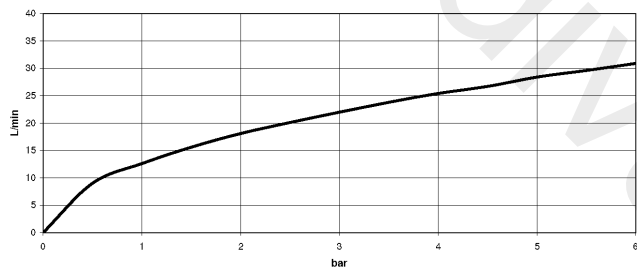

27 502 370

- 225 mm projection
- complete hand shower set: normal flow
- spout: circular, air-enriched flow
- complete hand shower set with anti-scale system
- automatic bath/shower diverter
- height of mixer 185 mm
- height up to aerator 140 mm
- hole diameter valve 32 mm
- hole diameter spout 32 mm
- hole diameter for complete hand shower set 32 mm
- rosette for spout Ø 70mm
- rosette for complete hand shower set Ø 60mm
- rosette for deck valve Ø 60mm
- metal shower hose 1750mm with integrated anti-twist protection
- max. spout flow rate 23 l/min
- max. flow for complete hand shower set 6.8 l/min

27 502 370

mm [inches]  
1:10

Flow rate chart

27 502 370

Parts for other finishes can be found here: [Chrome](#)