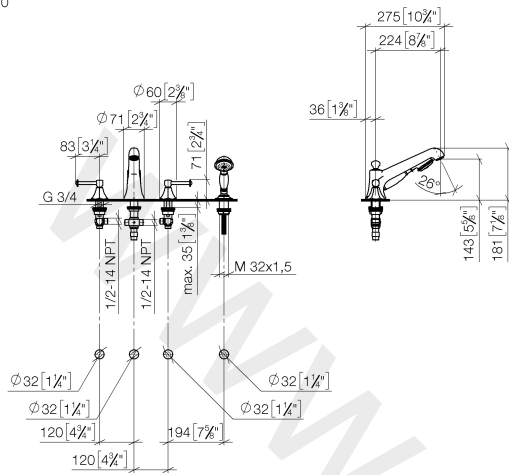

27 502 370

- 225 mm projection
- complete hand shower set: normal flow
- spout: circular, air-enriched flow
- complete hand shower set with anti-scale system
- automatic bath/shower diverter
- height of mixer 185 mm
- height up to aerator 140 mm
- hole diameter valve 32 mm
- hole diameter spout 32 mm
- hole diameter for complete hand shower set 32 mm
- rosette for spout Ø 70mm
- rosette for complete hand shower set Ø 60mm
- rosette for deck valve Ø 60mm
- metal shower hose 1750mm with integrated anti-twist protection
- max. spout flow rate 23 l/min
- max. flow for complete hand shower set 6.8 l/min

27 502 370

mm [inches]  
1:10

Flow rate chart

27 502 370

Parts for other finishes can be found here: [Chrome](#)

### Spare parts list

No.	Item Number	Name	Quantity used	Delivery time
1	20 000 370-08	side panel	1	60
2	13 502 380-08	spout	1	60
3	12 502 970 90	High pressure hose 1/2" x 1/2" x 400 mm	2	2
4	20 000 371-08	side panel	1	60
5	27 703 370-08	shower set	1	60