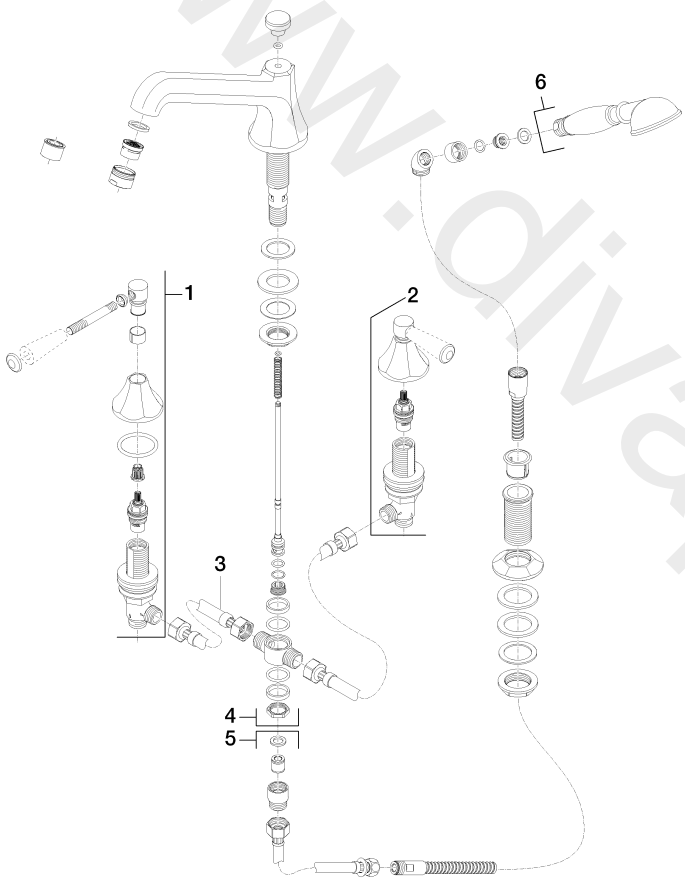

Bath - MADISON

Bath shower set for bath rim or tile edge installation

Article number: 27 502 370-08

## Bath - MADISON

Bath shower set for bath rim or tile edge installation

Article number: 27 502 370-08

### Spare parts list

Position	Quantity used	Item Number	Spare part	Delivery time
1	1	20 000 370-08	side panel	60
2	1	13 502 380-08	spout	60
3	2	12 502 970 90	High pressure hose 1/2" x 1/2" x 400 mm	2
4	1	20 000 371-08	side panel	60
5	1	27 703 370-08	shower set	60