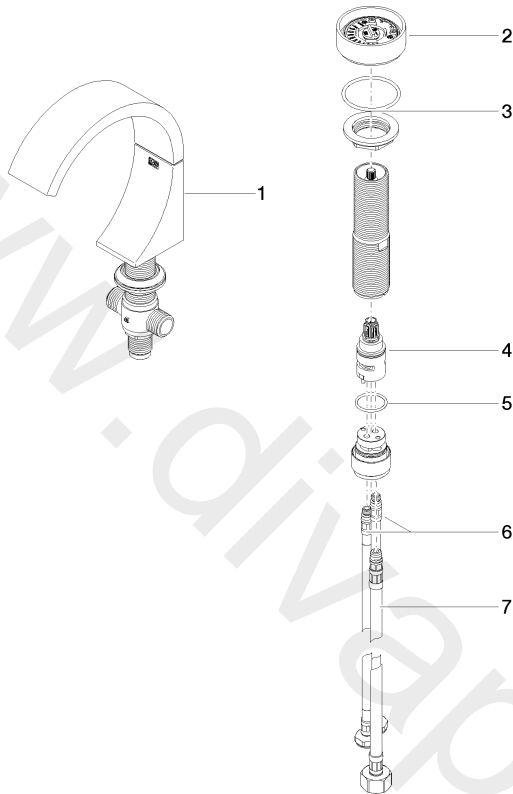

29 217 811

- 133 mm projection
- fixed spout
- rectangular, air-enriched flow
- height of mixer 180 mm
- height up to aerator 128 mm
- hole diameter spout 35 mm
- hole diameter valve 32 mm
- handle Ø 60mm
- 2x screw-in M 8 x 1 pressure hose, leak-tested
- 1x screw-in M 10 x 1 pressure hose, leak-tested
- max. flow 4.5 l/min
- progressive cartridge
- lead-free

NOTE: The handle inserts must be ordered separately from the fittings!

	Brushed Platinum	29 217 811-06
	Chrome	29 217 811-00
	Dark Chrome	29 217 811-19
	Brushed Durabronze (23kt Gold)	29 217 811-28
	Platinum / Brushed Platinum	29 217 811-36
	Durabronze / Brushed Durabronze (23kt Gold)	29 217 811-38
	Brushed Dark Platinum	29 217 811-99

29 217 811

Parts for other finishes can be found here: [Chrome](#)

### Spare parts list

No.	Item Number	Name	Quantity used	Delivery time
1	13 715 811-06	Deck-mounted basin spout without pop-up waste	1	10
2	90 18 40 290 00-06	handle	1	10
3	04 30 11 038 67 90	fixing set	1	2
4	90 90 03 169 00 90	top	1	2
5	09 14 10 112 90	seal	1	2
6	04 30 04 100 00 90	hose	2	2
7	04 30 04 019 00 90	hose	1	2