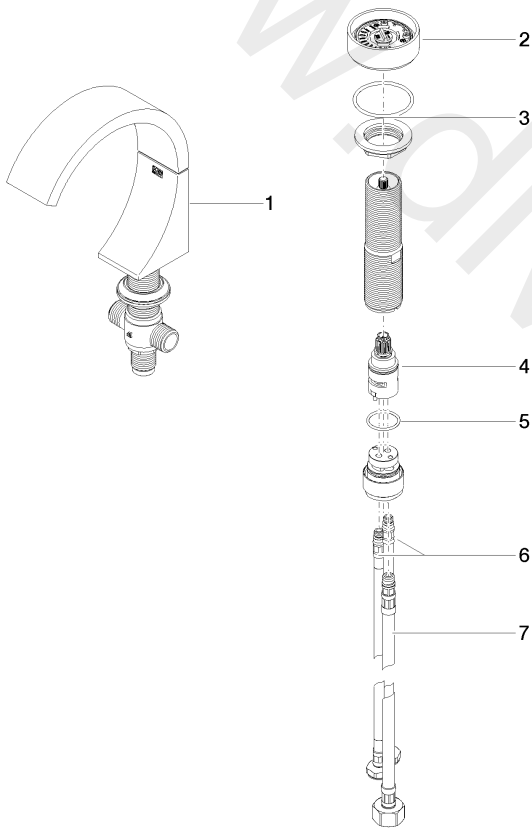

Washbasin - CYO

Two-hole basin mixer without pop-up waste

Article number: 29 217 811-06

## Washbasin - CYO

Two-hole basin mixer without pop-up waste

Article number: 29 217 811-06

### Spare parts list

Position	Quantity used	Item Number	Spare part	Delivery time
1	1	13 715 811-06	Deck-mounted basin spout without pop-up waste	10
2	1	90 18 40 290 00-06	handle	10
3	1	04 30 11 038 67 90	fixing set	2
4	1	90 90 03 169 00 90	top	2
5	1	09 14 10 112 90	seal	2
6	2	04 30 04 100 00 90	hose	2
7	1	04 30 04 019 00 90	hose	2