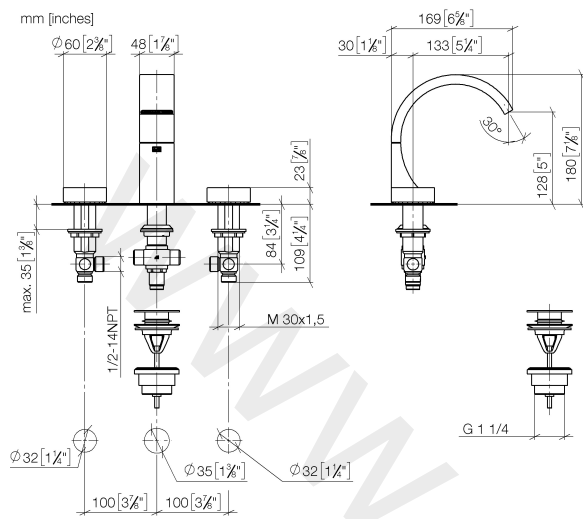

20 710 811

- 133 mm projection
- fixed spout
- rectangular, air-enriched flow
- height of mixer 180 mm
- height up to aerator 128 mm
- hole diameter spout 35 mm
- hole diameter valve 32 mm
- handle Ø 60mm
- max. flow 4.5 l/min
- lead-free

NOTE: The handle inserts must be ordered separately from the fittings!

	Brushed Platinum	20 710 811-06
	Chrome	20 710 811-00
	Dark Chrome	20 710 811-19
	Brushed Durabronze (23kt Gold)	20 710 811-28
	Platinum / Brushed Platinum	20 710 811-36
	Durabronze / Brushed Durabronze (23kt Gold)	20 710 811-38
	Brushed Dark Platinum	20 710 811-99

20 710 811

Flow rate chart

20 710 811

Parts for other finishes can be found here: [Chrome](#)

### Spare parts list

No.	Item Number	Name	Quantity used	Delivery time
1	13 715 811-06	Deck-mounted basin spout without pop-up waste	1	10
2	90 18 40 290 00-06	handle	2	10
3	04 30 11 038 67 90	fixing set	2	2
4	04 17 11 055 61 90	side panel	2	2
5	04 30 04 096 00 90	hose	2	2
6	10 125 970-06	Basin Waste with push fastening 1 1/4"	1	2