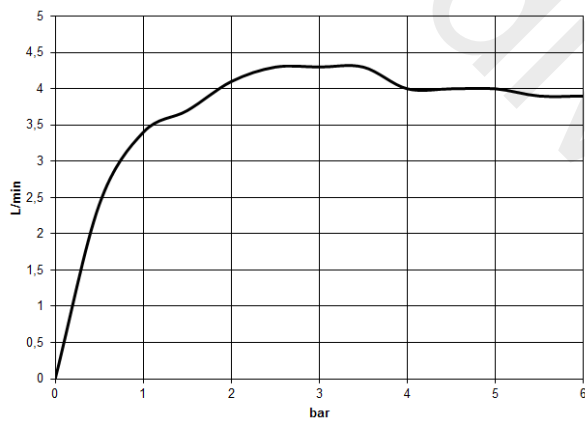

Flow rate chart