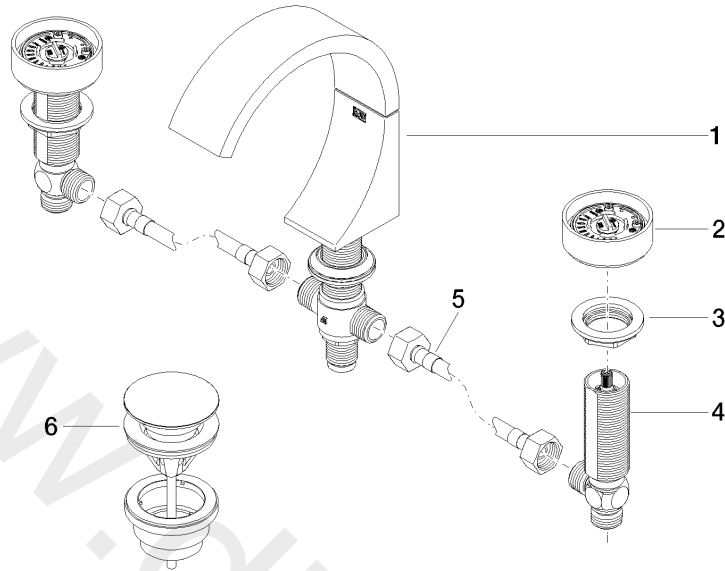

20 710 811

- 133 mm projection
- fixed spout
- rectangular, air-enriched flow
- height of mixer 180 mm
- height up to aerator 128 mm
- hole diameter spout 35 mm
- hole diameter valve 32 mm
- handle Ø 60mm
- max. flow 4.5 l/min
- lead-free

NOTE: The handle inserts must be ordered separately from the fittings!

	Brushed Platinum	20 710 811-06
	Chrome	20 710 811-00
	Dark Chrome	20 710 811-19
	Brushed Durabronze (23kt Gold)	20 710 811-28
	Platinum / Brushed Platinum	20 710 811-36
	Durabronze / Brushed Durabronze (23kt Gold)	20 710 811-38
	Brushed Dark Platinum	20 710 811-99

20 710 811

Flow rate chart

20 710 811

Parts for other finishes can be found here: [Chrome](#)

### Spare parts list

No.	Item Number	Name	Quantity used	Delivery time
1	13 715 811-06	Deck-mounted basin spout without pop-up waste	1	10
2	90 18 40 290 00-06	handle	2	10
3	04 30 11 038 67 90	fixing set	2	2
4	04 17 11 055 61 90	side panel	2	2
5	04 30 04 096 00 90	hose	2	2
6	10 125 970-06	Basin Waste with push fastening 1 1/4"	1	2