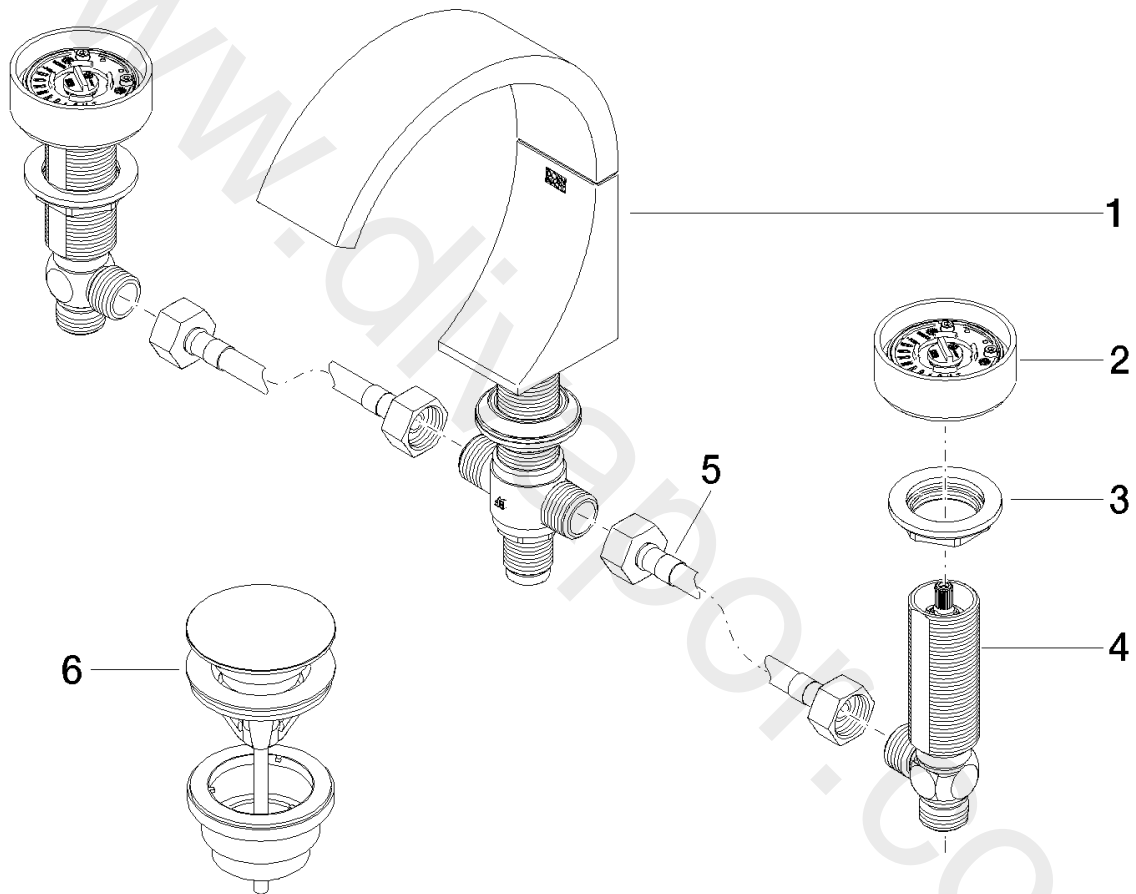

Washbasin - CYO

Three-hole basin mixer with pop-up waste without design element

Article number: 20 710 811-06

Washbasin - CYO

Three-hole basin mixer with pop-up waste without design element

Article number: 20 710 811-06

Spare parts list

Position	Quantity used	Item Number	Spare part	Delivery time
1	1	13 715 811-06	Deck-mounted basin spout without pop-up waste	10
2	2	90 18 40 290 00-06	handle	10
3	2	04 30 11 038 67 90	fixing set	2
4	2	04 17 11 055 61 90	side panel	2
5	2	04 30 04 096 00 90	hose	2
6	1	10 125 970-06	Basin Waste with push fastening 1 1/4"	2