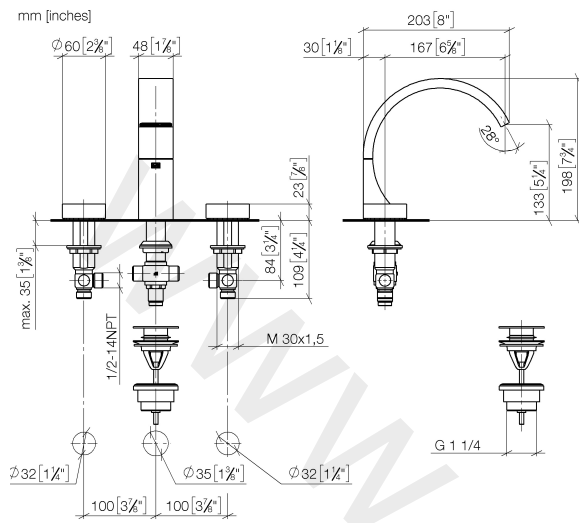

20 713 811

- 167 mm projection
- fixed spout
- rectangular, air-enriched flow
- height of mixer 198 mm
- height up to aerator 133 mm
- hole diameter spout 35 mm
- hole diameter valve 32 mm
- handle Ø 60mm
- max. flow 4.5 l/min
- lead-free

NOTE: The handle inserts must be ordered separately from the fittings!

	Brushed Platinum	20 713 811-06
	Chrome	20 713 811-00
	Dark Chrome	20 713 811-19
	Brushed Durabronze (23kt Gold)	20 713 811-28
	Platinum / Brushed Platinum	20 713 811-36
	Durabronze / Brushed Durabronze (23kt Gold)	20 713 811-38
	Brushed Dark Platinum	20 713 811-99

20 713 811

Flow rate chart

20 713 811

Parts for other finishes can be found here: [Chrome](#)

### Spare parts list

No.	Item Number	Name	Quantity used	Delivery time
1	13 717 811-06	Deck-mounted basin spout without pop-up waste	1	10
2	90 18 40 290 00-06	handle	2	10
3	04 30 11 038 67 90	fixing set	2	2
4	04 17 11 055 61 90	side panel	2	2
5	04 30 04 096 00 90	hose	2	2
6	10 125 970-06	Basin Waste with push fastening 1 1/4"	1	2