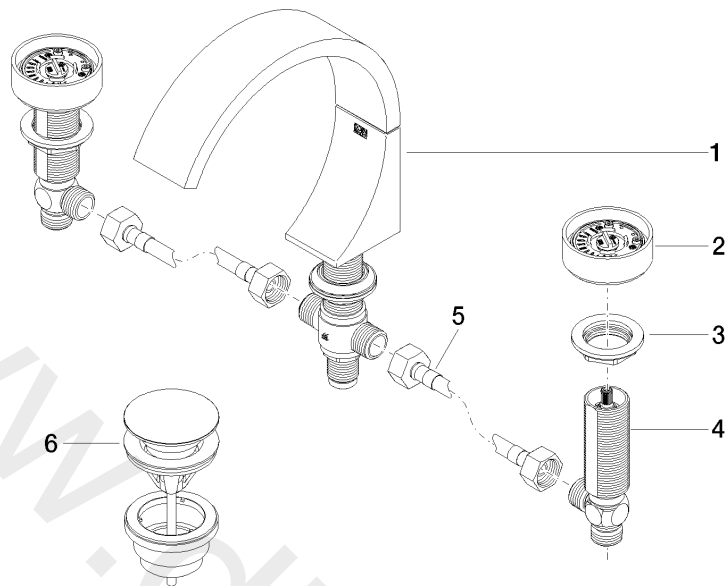

20 713 811

- 167 mm projection
- fixed spout
- rectangular, air-enriched flow
- height of mixer 198 mm
- height up to aerator 133 mm
- hole diameter spout 35 mm
- hole diameter valve 32 mm
- handle Ø 60mm
- max. flow 4.5 l/min
- lead-free

NOTE: The handle inserts must be ordered separately from the fittings!

	Brushed Platinum	20 713 811-06
	Chrome	20 713 811-00
	Dark Chrome	20 713 811-19
	Brushed Durabronze (23kt Gold)	20 713 811-28
	Platinum / Brushed Platinum	20 713 811-36
	Durabronze / Brushed Durabronze (23kt Gold)	20 713 811-38
	Brushed Dark Platinum	20 713 811-99

20 713 811

Flow rate chart

20 713 811

Parts for other finishes can be found here: [Chrome](#)

### Spare parts list

No.	Item Number	Name	Quantity used	Delivery time
1	13 717 811-06	Deck-mounted basin spout without pop-up waste	1	10
2	90 18 40 290 00-06	handle	2	10
3	04 30 11 038 67 90	fixing set	2	2
4	04 17 11 055 61 90	side panel	2	2
5	04 30 04 096 00 90	hose	2	2
6	10 125 970-06	Basin Waste with push fastening 1 1/4"	1	2