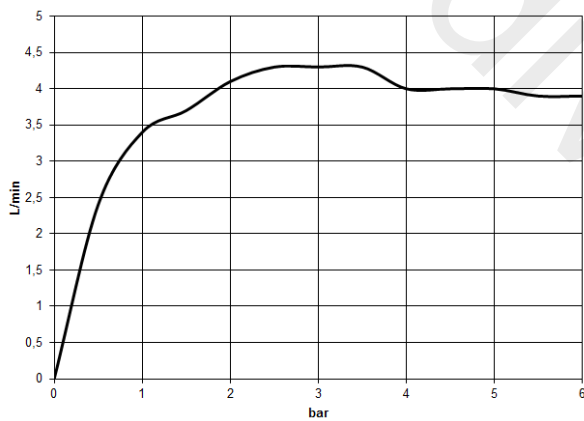

Flow rate chart