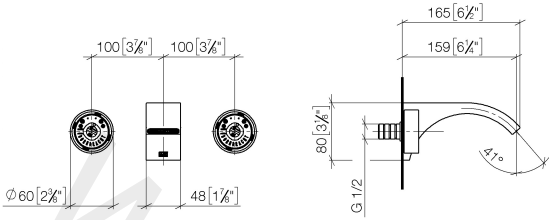

**Individual components of this set**

You need the following components for this set

www.divapor.com

ST 010 206 2811

- 160 mm projection
- fixed spout
- rectangular, air-enriched flow
- hole diameter valve 37 mm
- hole diameter spout 37 mm
- handle Ø 60mm
- max. flow 4.5 l/min
- lead-free

Required miscellaneous

**Concealed wall-mounted mixer** 35 700 970 90

**Centred spout**

- min. recess depth 93 mm
- max. recess depth 115 mm

ST 010 206 2811

mm [inches]

Flow rate chart

ST 010 206 2811