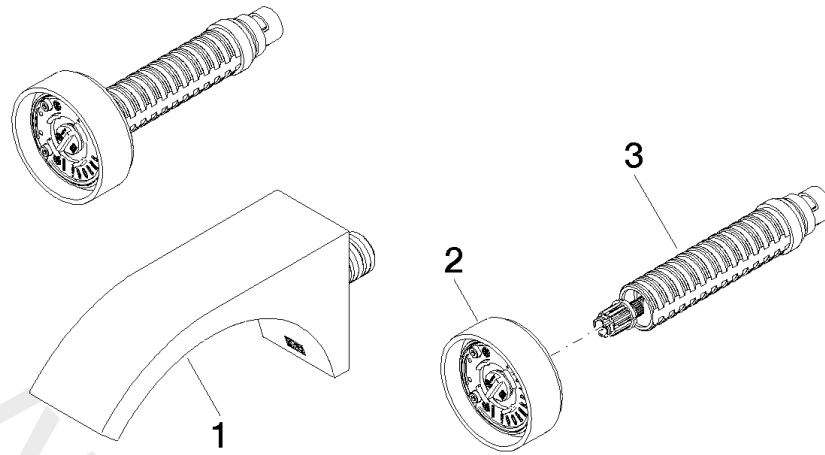

**Individual components of this set**

You need the following components for this set

www.divapor.com

ST 010 206 2811

- 160 mm projection
- fixed spout
- rectangular, air-enriched flow
- hole diameter valve 37 mm
- hole diameter spout 37 mm
- handle Ø 60mm
- max. flow 4.5 l/min
- lead-free

Required miscellaneous

**Concealed wall-mounted mixer** 35 700 970 90

**Centred spout**

- min. recess depth 93 mm
- max. recess depth 115 mm

ST 010 206 2811

mm [inches]

Flow rate chart

ST 010 206 2811

Spare parts list

No.	Item Number	Name	Quantity used	Delivery time
1	13 800 811-06	Wall-mounted basin spout without pop-up waste	1	10
2	90 18 40 290 00-06	handle	1	10
3	90 90 03 171 01 90	top	1	2

ST 010 206 2811