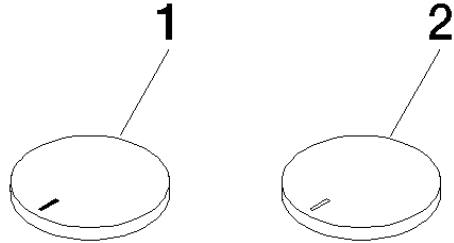

Required miscellaneous

**Concealed wall-mounted mixer** 35 700 970 90

**Centred spout**

- min. recess depth 93 mm
- max. recess depth 115 mm

ST 010 206 2811

mm [inches]

Flow rate chart

ST 010 206 2811

Spare parts list

No.	Item Number	Name	Quantity used	Delivery time
1	13 800 811-06	Wall-mounted basin spout without pop-up waste	1	10
2	90 18 40 290 00-06	handle	1	10
3	90 90 03 171 01 90	top	1	2

ST 010 206 2811

- with hot / cold marking
- for three-hole basin mixers and five-hole bath mixers

	Brushed Platinum	11 283 811-06
	Chrome	11 283 811-00
	Platinum	11 283 811-08
	Durabrand (23kt Gold)	11 283 811-09
	Dark Chrome	11 283 811-19
	Brushed Durabrand (23kt Gold)	11 283 811-28
	Brushed Dark Platinum	11 283 811-99

www.divapor.com

www.divapor.com

www.divapor.com

ST 010 206 2811

Parts for other finishes can be found here: Chrome

Spare parts list

No.	Item Number	Name	Quantity used	Delivery time
1	11 183 811-06	Handle insert hot	1	10
2	11 184 811-06	Handle insert cold	1	10