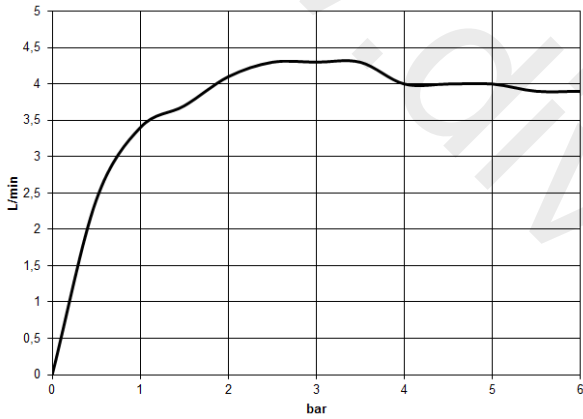

Required miscellaneous

**Concealed wall-mounted mixer** 35 700 970 90

**Centred spout**

- min. recess depth 93 mm
- max. recess depth 115 mm

ST 010 206 2811

mm [inches]

Flow rate chart

ST 010 206 2811