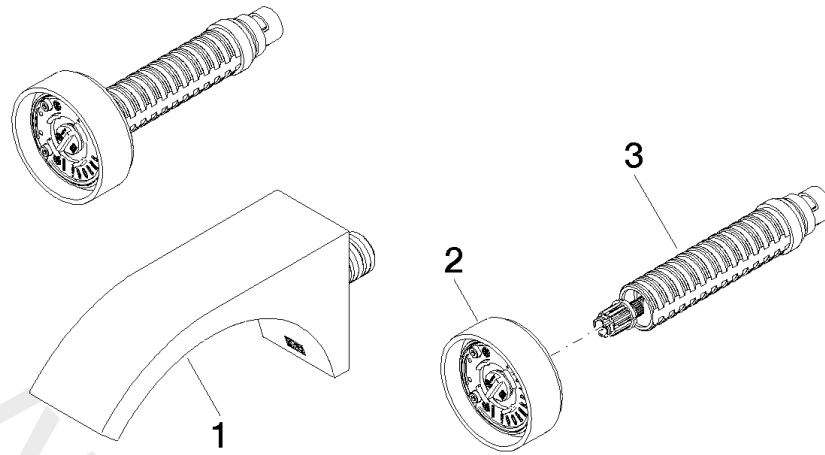

Individual components of this set

You need the following components for this set

1x 36 707 811-06

1x 11 283 811-06

www.divapor.com

ST 010 206 2811

- 160 mm projection
- fixed spout
- rectangular, air-enriched flow
- hole diameter valve 37 mm
- hole diameter spout 37 mm
- handle Ø 60mm
- max. flow 4.5 l/min
- lead-free

Required miscellaneous

Concealed wall-mounted mixer 35 700 970 90

Centred spout

- min. recess depth 93 mm
- max. recess depth 115 mm

ST 010 206 2811

mm [inches]

Flow rate chart

ST 010 206 2811

Spare parts list

No.	Item Number	Name	Quantity used	Delivery time
1	13 800 811-06	Wall-mounted basin spout without pop-up waste	1	10
2	90 18 40 290 00-06	handle	1	10
3	90 90 03 171 01 90	top	1	2

ST 010 206 2811