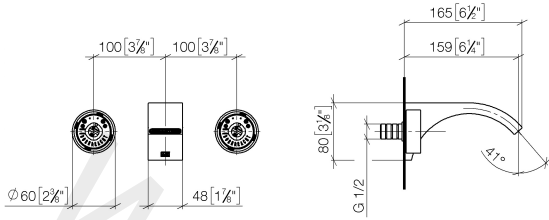

Individual components of this set

You need the following components for this set

1x 36 707 811-06

1x 11 283 811-06

www.divapor.com

ST 010 206 2811

- 160 mm projection
- fixed spout
- rectangular, air-enriched flow
- hole diameter valve 37 mm
- hole diameter spout 37 mm
- handle Ø 60mm
- max. flow 4.5 l/min
- lead-free

Required miscellaneous

Concealed wall-mounted mixer 35 700 970 90

Centred spout

- min. recess depth 93 mm
- max. recess depth 115 mm

ST 010 206 2811

mm [inches]

Flow rate chart

ST 010 206 2811