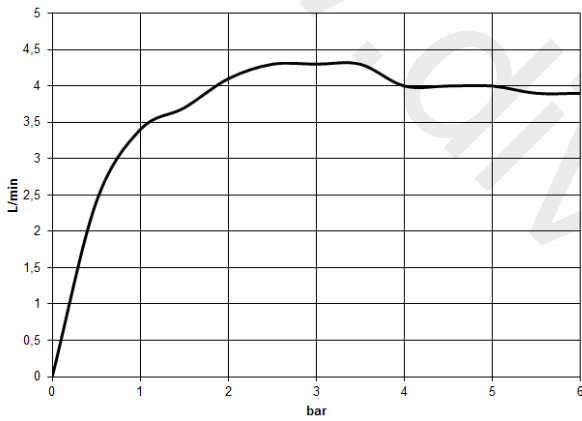

Required miscellaneous

Concealed wall-mounted mixer 35 700 970 90

Centred spout

- min. recess depth 93 mm
- max. recess depth 115 mm

ST 010 206 2811

mm [inches]

Flow rate chart

ST 010 206 2811