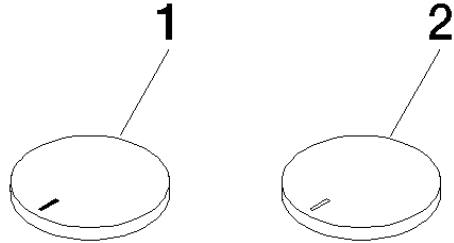

Required miscellaneous

Concealed wall-mounted mixer 35 700 970 90

Centred spout

- min. recess depth 93 mm
- max. recess depth 115 mm

ST 010 206 2811

mm [inches]

Flow rate chart

ST 010 206 2811

Spare parts list

No.	Item Number	Name	Quantity used	Delivery time
1	13 800 811-06	Wall-mounted basin spout without pop-up waste	1	10
2	90 18 40 290 00-06	handle	1	10
3	90 90 03 171 01 90	top	1	2

ST 010 206 2811

- with hot / cold marking
- for three-hole basin mixers and five-hole bath mixers

	Brushed Platinum	11 283 811-06
	Chrome	11 283 811-00
	Platinum	11 283 811-08
	Durabrand (23kt Gold)	11 283 811-09
	Dark Chrome	11 283 811-19
	Brushed Durabrand (23kt Gold)	11 283 811-28
	Brushed Dark Platinum	11 283 811-99

www.divapor.com

www.divapor.com

www.divapor.com

ST 010 206 2811

Parts for other finishes can be found here: Chrome

Spare parts list

No.	Item Number	Name	Quantity used	Delivery time
1	11 183 811-06	Handle insert hot	1	10
2	11 184 811-06	Handle insert cold	1	10