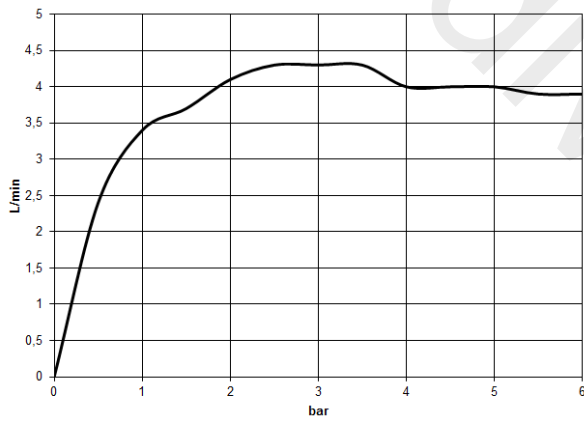

Required miscellaneous

Concealed wall-mounted mixer 35 700 970 90

Centred spout

- min. recess depth 93 mm
- max. recess depth 115 mm

36 712 811

mm [inches]

Flow rate chart

36 712 811