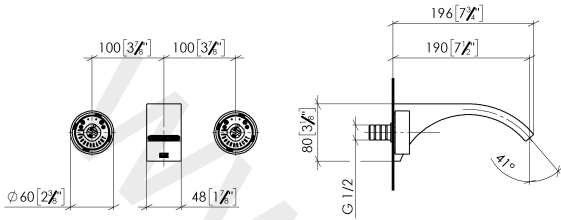

Wall-mounted basin mixer

CYO

36 712 811

- 190 mm projection
- fixed spout
- rectangular, air-enriched flow
- hole diameter valve 37 mm
- hole diameter spout 37 mm
- handle Ø 60mm
- max. flow 4.5 l/min
- lead-free

Required miscellaneous

Concealed wall-mounted mixer 35 700 970 90

Centred spout

- min. recess depth 93 mm
- max. recess depth 115 mm

36 712 811

mm [inches]

Flow rate chart

36 712 811

Spare parts list

No.	Item Number	Name	Quantity used	Delivery time
1	13 805 811-06	Wall-mounted basin spout without pop-up waste	1	10
2	90 18 40 290 00-06	handle	1	10
3	90 90 03 171 01 90	top	1	2