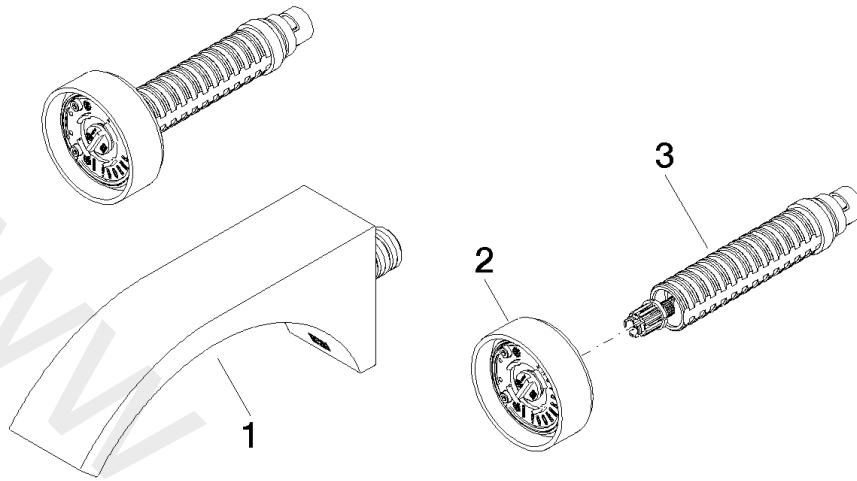

Wall-mounted basin mixer

CYO

36 712 811

- 190 mm projection
- fixed spout
- rectangular, air-enriched flow
- hole diameter valve 37 mm
- hole diameter spout 37 mm
- handle Ø 60mm
- max. flow 4.5 l/min
- lead-free

NOTE: The handle inserts must be ordered separately from the fittings!

NOTE: The handle inserts must be ordered separately from the fittings!

	Brushed Platinum	36 712 811-06
	Chrome	36 712 811-00
	Dark Chrome	36 712 811-19
	Brushed Durabronze (23kt Gold)	36 712 811-28
	Platinum / Brushed Platinum	36 712 811-36
	Durabronze / Brushed Durabronze (23kt Gold)	36 712 811-38
	Brushed Dark Platinum	36 712 811-99

Required miscellaneous

Concealed wall-mounted mixer 35 700 970 90

Centred spout

- min. recess depth 93 mm
- max. recess depth 115 mm

36 712 811

mm [inches]

Flow rate chart

36 712 811

Spare parts list

No.	Item Number	Name	Quantity used	Delivery time
1	13 805 811-06	Wall-mounted basin spout without pop-up waste	1	10
2	90 18 40 290 00-06	handle	1	10
3	90 90 03 171 01 90	top	1	2