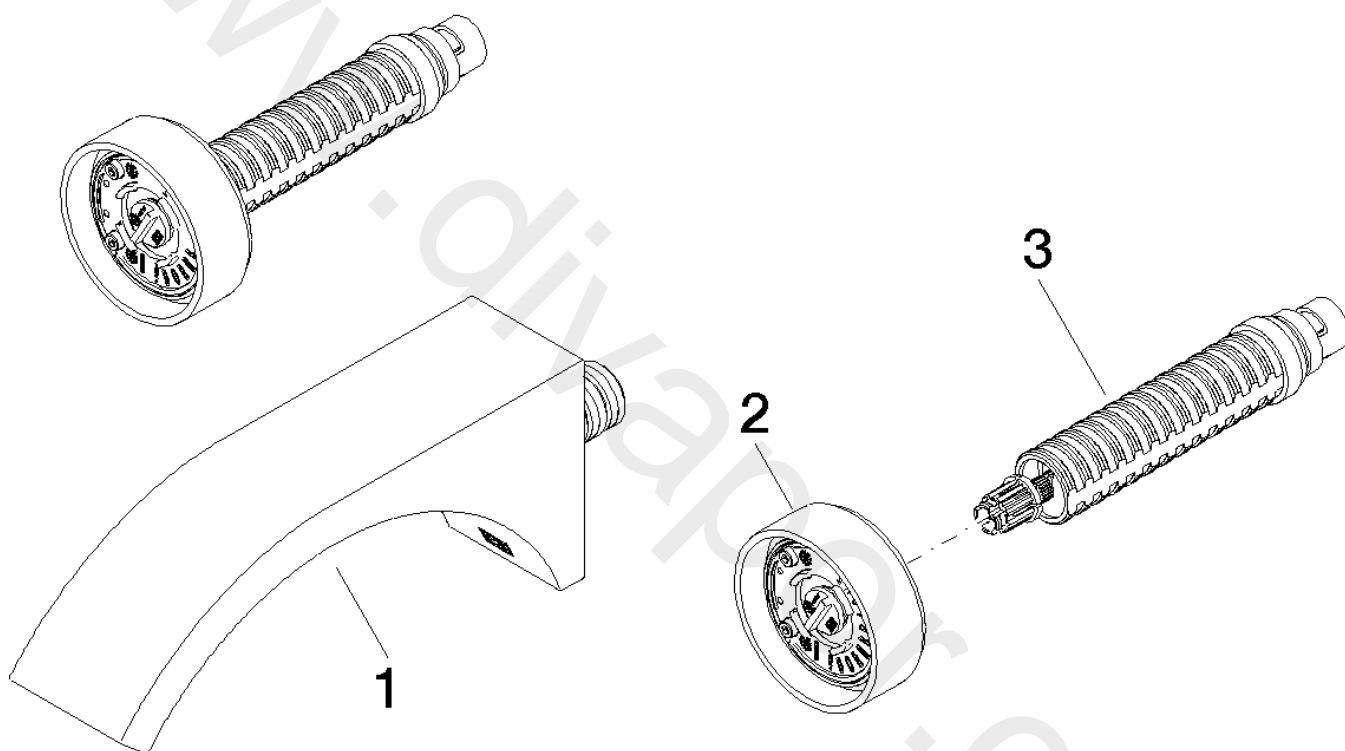

Washbasin - CYO

Wall-mounted basin mixer

Article number: 36 712 811-06

Spare parts list

Position	Quantity used	Item Number	Spare part	Delivery time
1	1	13 805 811-06	Wall-mounted basin spout without pop-up waste	10
2	1	90 18 40 290 00-06	handle	10
3	1	90 90 03 171 01 90	top	2

Washbasin - CYO

Wall-mounted basin mixer

Article number: 36 712 811-06

www.divapor.com