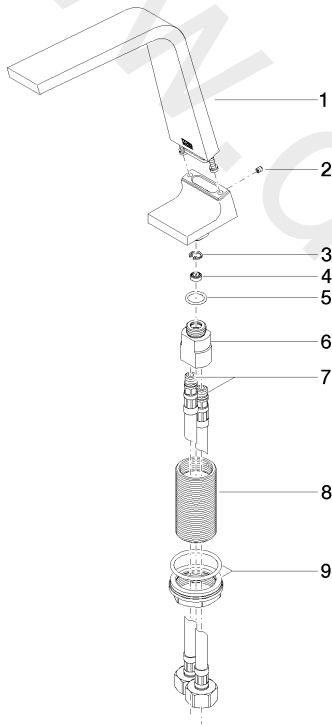

Washbasin - CL.1

Deck-mounted basin spout without pop-up waste

Article number: 13 715 705-06

Washbasin - CL.1

Deck-mounted basin spout without pop-up waste

Article number: 13 715 705-06

Spare parts list

| Position | Quantity used | Item Number | Spare part | Delivery time |
|----------|---------------|--------------------|--------------|---------------|
| 1 | 1 | 90 11 70 003 00-06 | spout | 10 |
| 2 | 1 | 09 31 11 044 90 | pin | 2 |
| 3 | 1 | 09 16 01 016 90 | ring | 2 |
| 4 | 1 | 09 23 01 034 90 | flow reducer | 2 |
| 5 | 1 | 09 14 10 130 90 | seal | 2 |
| 6 | 1 | 09 11 10 055 10 90 | connection | 2 |
| 7 | 2 | 04 30 04 019 00 90 | hose | 2 |
| 8 | 1 | 09 30 01 208 90 | connection | 2 |
| 9 | 1 | 04 23 10 044 06 90 | fixing set | 2 |