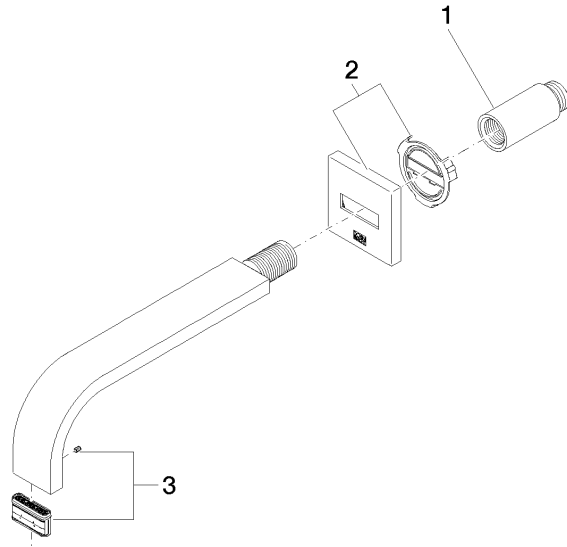

ST 010 203 4782

- 200 mm projection
- fixed spout
- rectangular, air-enriched flow
- hole diameter 37 mm
- rosette for spout 60 x 60mm
- 1/2" connection
- max. flow 5.7 l/min
- lead-free
- automatic hygiene flush
- suitable for thermal disinfection
- adjustable follow-up time
- high-frequency sensors with self-calibration
- magnetic valve
- 100-240 V AC / 12 V DC, 50-60 Hz, 18 W power supply unit, incl. country-specific adapter set

ST 010 203 4782

- 200 mm projection
- fixed spout
- rectangular, air-enriched flow
- hole diameter 37 mm
- rosette 60 x 60 mm
- 1/2" connection
- max. flow 5.7 l/min
- lead-free
- WRAS: 2203039

	Brushed Platinum	13 800 782-06
	Chrome	13 800 782-00
	Platinum	13 800 782-08
	Dark Chrome	13 800 782-19
	Brushed Durabronze (23kt Gold)	13 800 782-28
	Brushed Champagne (22kt Gold)	13 800 782-46
	Champagne (22kt Gold)	13 800 782-47
	Brushed Dark Platinum	13 800 782-99

Recommended miscellaneous

- Concealed wall elbow**
- min. recess depth 90 mm
 - max. recess depth 163 mm

35 085 970 90

www.divapor.com

ST 010 203 4782

mm [inches]

Flow rate chart

ST 010 203 4782

Spare parts list

No.	Item Number	Name	Quantity used	Delivery time
1	09 24 03 081 10 90	extension	1	2
2	90 27 78 035 00-06	rosette	1	10
3	90 29 03 109 00 90	aerator	1	2