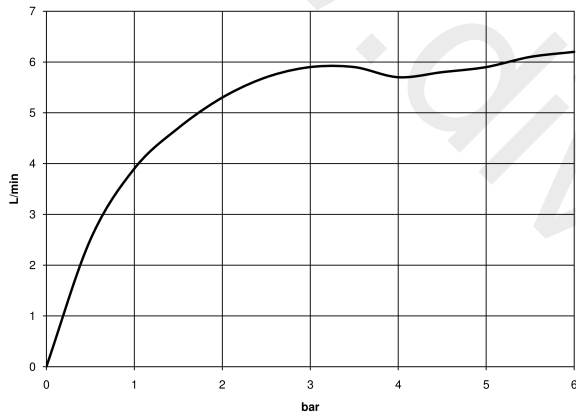

ST 010 203 4782

- 200 mm projection
- fixed spout
- rectangular, air-enriched flow
- hole diameter 37 mm
- rosette 60 x 60 mm
- 1/2" connection
- max. flow 5.7 l/min
- lead-free
- WRAS: 2203039

	Brushed Platinum	13 800 782-06
	Chrome	13 800 782-00
	Platinum	13 800 782-08
	Dark Chrome	13 800 782-19
	Brushed Durabronze (23kt Gold)	13 800 782-28
	Brushed Champagne (22kt Gold)	13 800 782-46
	Champagne (22kt Gold)	13 800 782-47
	Brushed Dark Platinum	13 800 782-99

Recommended miscellaneous

- Concealed wall elbow**
- min. recess depth 90 mm
 - max. recess depth 163 mm

35 085 970 90

www.divapor.com

ST 010 203 4782

mm [inches]

Flow rate chart

ST 010 203 4782