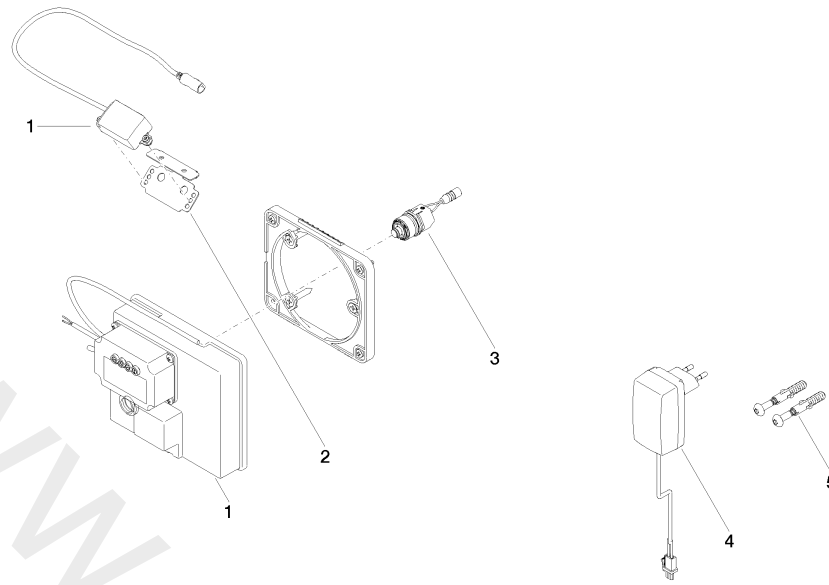

ST 010 203 4782

- 200 mm projection
- fixed spout
- rectangular, air-enriched flow
- hole diameter 37 mm
- rosette for spout 60 x 60mm
- 1/2" connection
- max. flow 5.7 l/min
- lead-free
- automatic hygiene flush
- suitable for thermal disinfection
- adjustable follow-up time
- high-frequency sensors with self-calibration
- magnetic valve
- 100-240 V AC / 12 V DC, 50-60 Hz, 18 W power supply unit, incl. country-specific adapter set

35 743 970 90

- min. recess depth 90 mm
- max. recess depth 125 mm

Recommended miscellaneous

Extension for Touchfree 500 mm

12 765 970 90

ST 010 203 4782

mm [inches]

ST 010 203 4782

ST 010 203 4782

- 200 mm projection
- fixed spout
- rectangular, air-enriched flow
- hole diameter 37 mm
- rosette 60 x 60 mm
- 1/2" connection
- max. flow 5.7 l/min
- lead-free
- WRAS: 2203039

	Brushed Platinum	13 800 782-06
	Chrome	13 800 782-00
	Platinum	13 800 782-08
	Dark Chrome	13 800 782-19
	Brushed Durabronze (23kt Gold)	13 800 782-28
	Brushed Champagne (22kt Gold)	13 800 782-46
	Champagne (22kt Gold)	13 800 782-47
	Brushed Dark Platinum	13 800 782-99