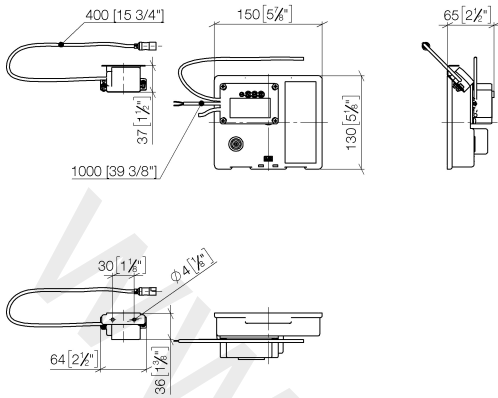

ST 010 203 4782

- 200 mm projection
- fixed spout
- rectangular, air-enriched flow
- hole diameter 37 mm
- rosette for spout 60 x 60mm
- 1/2" connection
- max. flow 5.7 l/min
- lead-free
- automatic hygiene flush
- suitable for thermal disinfection
- adjustable follow-up time
- high-frequency sensors with self-calibration
- magnetic valve
- 100-240 V AC / 12 V DC, 50-60 Hz, 18 W power supply unit, incl. country-specific adapter set

35 743 970 90

- min. recess depth 90 mm
- max. recess depth 125 mm

Recommended miscellaneous

Extension for Touchfree 500 mm

12 765 970 90

ST 010 203 4782

mm [inches]

ST 010 203 4782

ST 010 203 4782

- 200 mm projection
- fixed spout
- rectangular, air-enriched flow
- hole diameter 37 mm
- rosette 60 x 60 mm
- 1/2" connection
- max. flow 5.7 l/min
- lead-free
- WRAS: 2203039

	Brushed Platinum	13 800 782-06
	Chrome	13 800 782-00
	Platinum	13 800 782-08
	Dark Chrome	13 800 782-19
	Brushed Durabronze (23kt Gold)	13 800 782-28
	Brushed Champagne (22kt Gold)	13 800 782-46
	Champagne (22kt Gold)	13 800 782-47
	Brushed Dark Platinum	13 800 782-99

Recommended miscellaneous

- Concealed wall elbow**
- min. recess depth 90 mm
 - max. recess depth 163 mm

35 085 970 90

www.divapor.com

ST 010 203 4782

mm [inches]

Flow rate chart

ST 010 203 4782