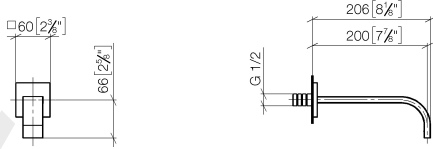

ST 010 203 4782

- 200 mm projection
- fixed spout
- rectangular, air-enriched flow
- hole diameter 37 mm
- rosette 60 x 60 mm
- 1/2" connection
- max. flow 5.7 l/min
- lead-free
- WRAS: 2203039

	Brushed Platinum	13 800 782-06
	Chrome	13 800 782-00
	Platinum	13 800 782-08
	Dark Chrome	13 800 782-19
	Brushed Durabronze (23kt Gold)	13 800 782-28
	Brushed Champagne (22kt Gold)	13 800 782-46
	Champagne (22kt Gold)	13 800 782-47
	Brushed Dark Platinum	13 800 782-99

Recommended miscellaneous

- Concealed wall elbow**
- min. recess depth 90 mm
 - max. recess depth 163 mm

35 085 970 90

www.divapor.com

ST 010 203 4782

mm [inches]

Flow rate chart

ST 010 203 4782

Spare parts list

No.	Item Number	Name	Quantity used	Delivery time
1	09 24 03 081 10 90	extension	1	2
2	90 27 78 035 00-06	rosette	1	10
3	90 29 03 109 00 90	aerator	1	2