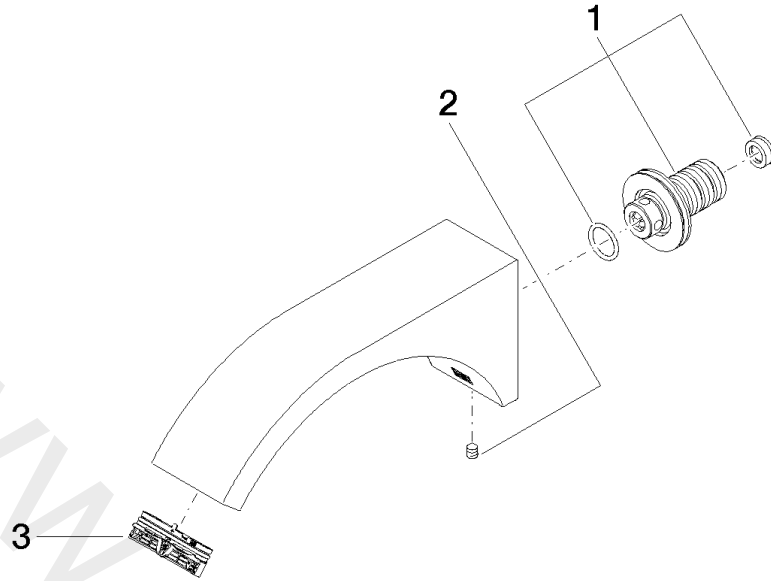

ST 010 205 7811

- 190 mm projection
- fixed spout
- rectangular, air-enriched flow
- hole diameter 37 mm
- 1/2" connection
- max. flow 4.5 l/min
- lead-free

	Brushed Platinum	13 805 811-06
	Chrome	13 805 811-00
	Dark Chrome	13 805 811-19
	Brushed Durabross (23kt Gold)	13 805 811-28
	Platinum / Brushed Platinum	13 805 811-36
	Durabross / Brushed Durabross (23kt Gold)	13 805 811-38
	Brushed Dark Platinum	13 805 811-99

Recommended miscellaneous

- Concealed wall elbow** 35 085 970 90
- min. recess depth 90 mm
 - max. recess depth 163 mm

www.divapor.com

ST 010 205 7811

mm [inches]

Flow rate chart

Spare parts list

No.	Item Number	Name	Quantity used	Delivery time
1	90 24 03 108 01 90	nipple set	1	2
2	04 31 11 004 00 90	pin	1	2
3	90 29 03 121 00 90	aerator	1	2