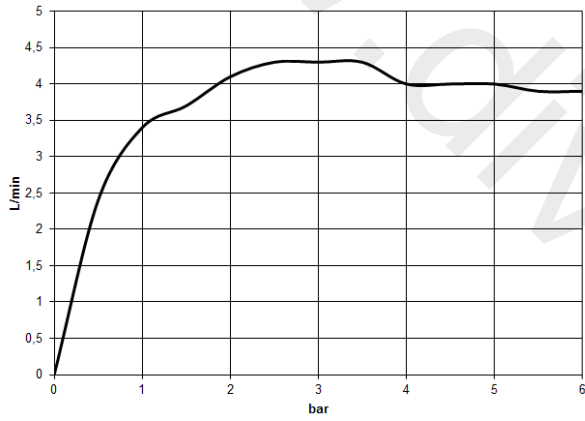

ST 010 205 7811

- 190 mm projection
- fixed spout
- rectangular, air-enriched flow
- hole diameter 37 mm
- 1/2" connection
- max. flow 4.5 l/min
- lead-free

	Brushed Platinum	13 805 811-06
	Chrome	13 805 811-00
	Dark Chrome	13 805 811-19
	Brushed Durabross (23kt Gold)	13 805 811-28
	Platinum / Brushed Platinum	13 805 811-36
	Durabross / Brushed Durabross (23kt Gold)	13 805 811-38
	Brushed Dark Platinum	13 805 811-99

Recommended miscellaneous

- Concealed wall elbow** 35 085 970 90
- min. recess depth 90 mm
 - max. recess depth 163 mm

www.divapor.com

ST 010 205 7811

mm [inches]

Flow rate chart

Spare parts list

No.	Item Number	Name	Quantity used	Delivery time
1	90 24 03 108 01 90	nipple set	1	2
2	04 31 11 004 00 90	pin	1	2
3	90 29 03 121 00 90	aerator	1	2