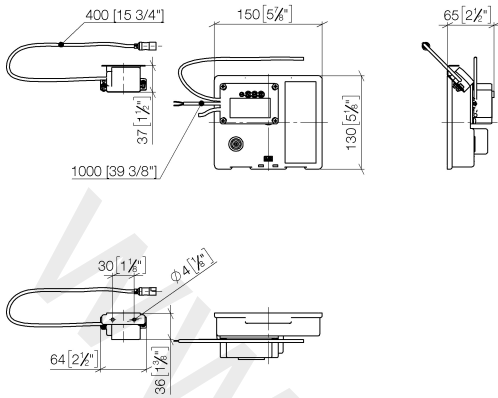

35 743 970 90

- min. recess depth 90 mm
- max. recess depth 125 mm

Recommended miscellaneous

Extension for Touchfree 500 mm

12 765 970 90

ST 010 205 7811

mm [inches]

ST 010 205 7811

ST 010 205 7811

- 190 mm projection
- fixed spout
- rectangular, air-enriched flow
- hole diameter 37 mm
- 1/2" connection
- max. flow 4.5 l/min
- lead-free

	Brushed Platinum	13 805 811-06
	Chrome	13 805 811-00
	Dark Chrome	13 805 811-19
	Brushed Durabross (23kt Gold)	13 805 811-28
	Platinum / Brushed Platinum	13 805 811-36
	Durabross / Brushed Durabross (23kt Gold)	13 805 811-38
	Brushed Dark Platinum	13 805 811-99

Recommended miscellaneous

- Concealed wall elbow** 35 085 970 90
- min. recess depth 90 mm
 - max. recess depth 163 mm

www.divapor.com

ST 010 205 7811

mm [inches]

Flow rate chart

Spare parts list

No.	Item Number	Name	Quantity used	Delivery time
1	90 24 03 108 01 90	nipple set	1	2
2	04 31 11 004 00 90	pin	1	2
3	90 29 03 121 00 90	aerator	1	2