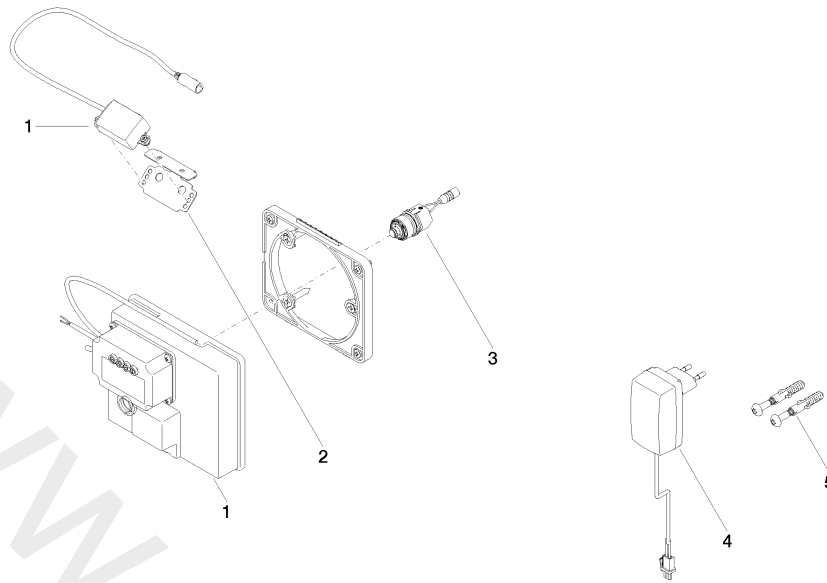

35 743 970 90

- min. recess depth 90 mm
- max. recess depth 125 mm

Recommended miscellaneous

Extension for Touchfree 500 mm

12 765 970 90

ST 010 205 7811

mm [inches]

ST 010 205 7811

ST 010 205 7811

- 190 mm projection
- fixed spout
- rectangular, air-enriched flow
- hole diameter 37 mm
- 1/2" connection
- max. flow 4.5 l/min
- lead-free

	Brushed Platinum	13 805 811-06
	Chrome	13 805 811-00
	Dark Chrome	13 805 811-19
	Brushed Durabross (23kt Gold)	13 805 811-28
	Platinum / Brushed Platinum	13 805 811-36
	Durabross / Brushed Durabross (23kt Gold)	13 805 811-38
	Brushed Dark Platinum	13 805 811-99

Recommended miscellaneous

- Concealed wall elbow** 35 085 970 90
- min. recess depth 90 mm
 - max. recess depth 163 mm

www.divapor.com

ST 010 205 7811

mm [inches]

Flow rate chart

Spare parts list

No.	Item Number	Name	Quantity used	Delivery time
1	90 24 03 108 01 90	nipple set	1	2
2	04 31 11 004 00 90	pin	1	2
3	90 29 03 121 00 90	aerator	1	2