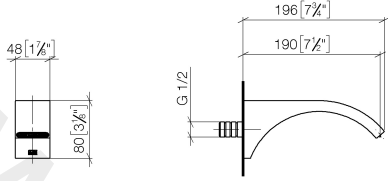

ST 010 205 7811

- 190 mm projection
- fixed spout
- rectangular, air-enriched flow
- hole diameter 37 mm
- 1/2" connection
- max. flow 4.5 l/min
- lead-free

	Brushed Platinum	13 805 811-06
	Chrome	13 805 811-00
	Dark Chrome	13 805 811-19
	Brushed Durabross (23kt Gold)	13 805 811-28
	Platinum / Brushed Platinum	13 805 811-36
	Durabross / Brushed Durabross (23kt Gold)	13 805 811-38
	Brushed Dark Platinum	13 805 811-99

Recommended miscellaneous

- Concealed wall elbow** 35 085 970 90
- min. recess depth 90 mm
 - max. recess depth 163 mm

www.divapor.com

ST 010 205 7811

mm [inches]

Flow rate chart

Spare parts list

No.	Item Number	Name	Quantity used	Delivery time
1	90 24 03 108 01 90	nipple set	1	2
2	04 31 11 004 00 90	pin	1	2
3	90 29 03 121 00 90	aerator	1	2