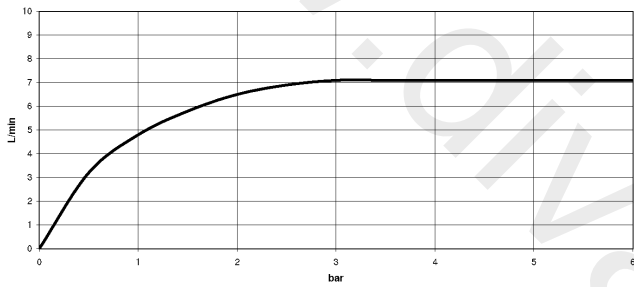

Recommended miscellaneous

Concealed wall elbow

35 085 970 90

- min. recess depth 90 mm
- max. recess depth 163 mm

www.divapor.com

ST 010 206 0980

mm [inches]

Flow rate chart