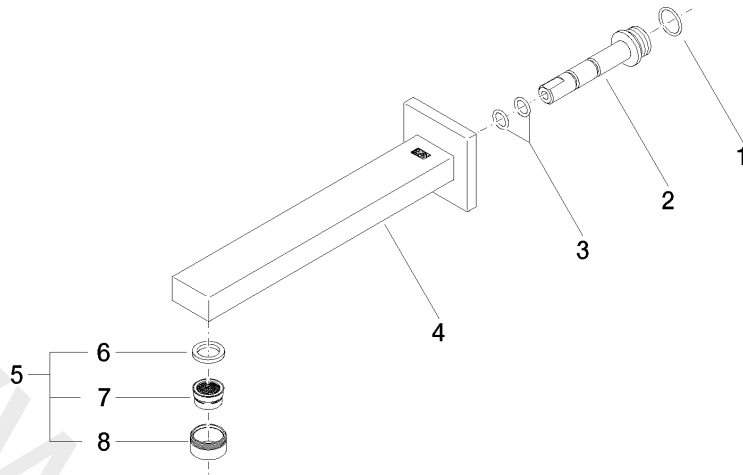

ST 010 206 0980

- 220 mm projection
- fixed spout
- circular, air-enriched flow
- hole diameter 37 mm
- rosette 60 x 60 mm
- 1/2" connection
- plug-link mounting
- max. flow 7 l/min
- lead-free
- WRAS: 1904065

Recommended miscellaneous

Concealed wall elbow

35 085 970 90

- min. recess depth 90 mm
- max. recess depth 163 mm

www.divapor.com

ST 010 206 0980

mm [inches]

Flow rate chart