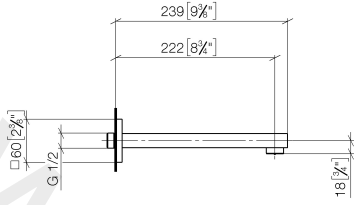

ST 010 206 0980

- 220 mm projection
- fixed spout
- circular, air-enriched flow
- hole diameter 37 mm
- rosette 60 x 60 mm
- 1/2" connection
- plug-link mounting
- max. flow 7 l/min
- lead-free
- WRAS: 1904065

Recommended miscellaneous

Concealed wall elbow

35 085 970 90

- min. recess depth 90 mm
- max. recess depth 163 mm

www.divapor.com

ST 010 206 0980

mm [inches]

Flow rate chart