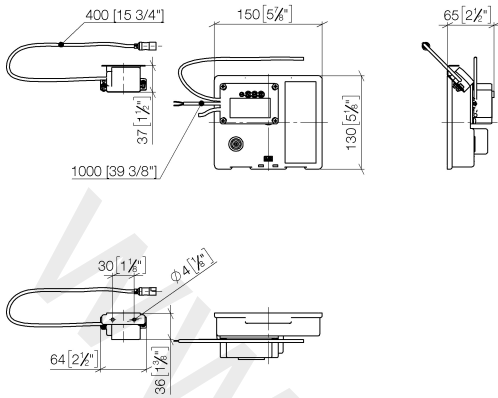

ST 010 206 0980

- 220 mm projection
- fixed spout
- circular, air-enriched flow
- hole diameter 37 mm
- rosette for spout 60 x 60mm
- 1/2" connection
- plug-link mounting
- max. flow 7 l/min
- lead-free
- automatic hygiene flush
- suitable for thermal disinfection
- adjustable follow-up time
- high-frequency sensors with self-calibration
- magnetic valve
- 100-240 V AC / 12 V DC, 50-60 Hz, 18 W power supply unit, incl. country-specific adapter set
- Cannot be combined with basins in conducting materials (e.g. steel, river stone).**
- Cannot be combined with basins that have a closing drain.**
- ATTENTION: Separate terms and conditions for electronic articles are applicable.**

35 743 970 90

- min. recess depth 90 mm
- max. recess depth 125 mm

Recommended miscellaneous

Extension for Touchfree 500 mm

12 765 970 90

ST 010 206 0980

mm [inches]

ST 010 206 0980

ST 010 206 0980

- 220 mm projection
- fixed spout
- circular, air-enriched flow
- hole diameter 37 mm
- rosette 60 x 60 mm
- 1/2" connection
- plug-link mounting
- max. flow 7 l/min
- lead-free
- WRAS: 1904065

Recommended miscellaneous

Concealed wall elbow

35 085 970 90

- min. recess depth 90 mm
- max. recess depth 163 mm

www.divapor.com

ST 010 206 0980

mm [inches]

Flow rate chart