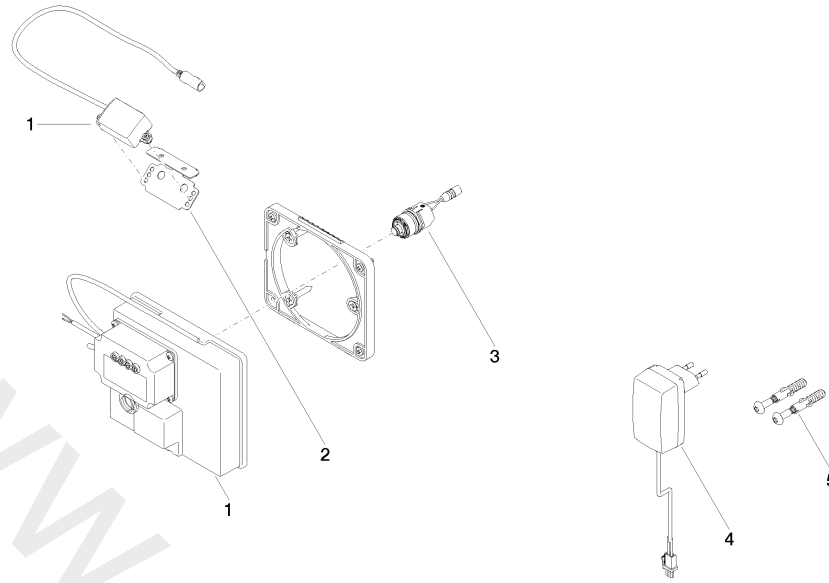

ST 010 206 0980

- 220 mm projection
- fixed spout
- circular, air-enriched flow
- hole diameter 37 mm
- rosette for spout 60 x 60mm
- 1/2" connection
- plug-link mounting
- max. flow 7 l/min
- lead-free
- automatic hygiene flush
- suitable for thermal disinfection
- adjustable follow-up time
- high-frequency sensors with self-calibration
- magnetic valve
- 100-240 V AC / 12 V DC, 50-60 Hz, 18 W power supply unit, incl. country-specific adapter set
- Cannot be combined with basins in conducting materials (e.g. steel, river stone).**
- Cannot be combined with basins that have a closing drain.**
- ATTENTION: Separate terms and conditions for electronic articles are applicable.**

35 743 970 90

- min. recess depth 90 mm
- max. recess depth 125 mm

Recommended miscellaneous

Extension for Touchfree 500 mm

12 765 970 90

ST 010 206 0980

mm [inches]

ST 010 206 0980

ST 010 206 0980

- 220 mm projection
- fixed spout
- circular, air-enriched flow
- hole diameter 37 mm
- rosette 60 x 60 mm
- 1/2" connection
- plug-link mounting
- max. flow 7 l/min
- lead-free
- WRAS: 1904065