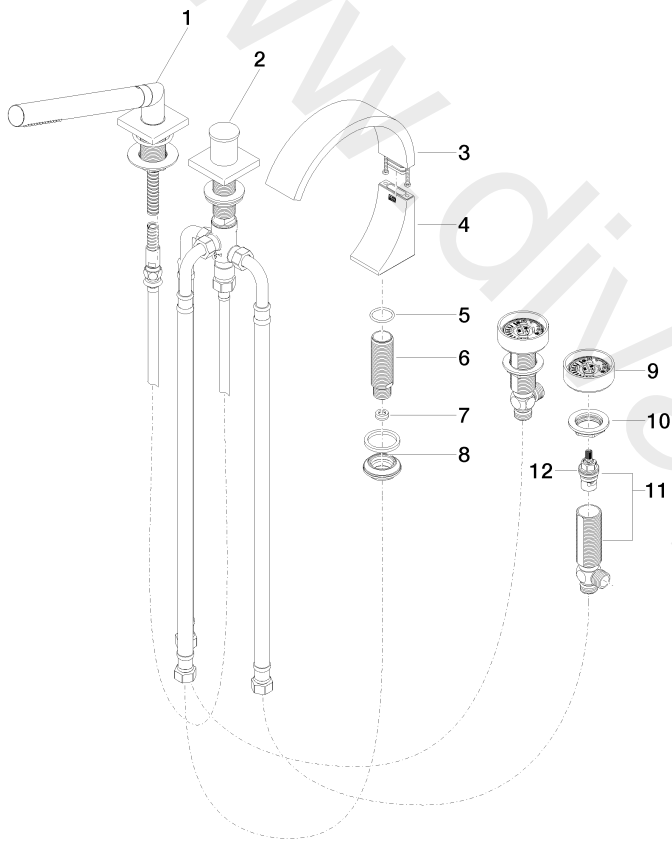

Bath - CYO

Five-hole bath mixer for bath rim or tile edge installation

Article number: 27 523 811-06

## Bath - CYO

Five-hole bath mixer for bath rim or tile edge installation

Article number: 27 523 811-06

### Spare parts list

Position	Quantity used	Item Number	Spare part	Delivery time
1	1	27 702 980-06	Hand shower set for bath rim or tile edge installation	10
2	1	29 140 670-06	Two-way diverter for bath rim or tile edge installation	10
3	1	90 11 70 013 00-06	spout	10
4	1	90 19 70 011 00-06	connection	10
5	1	09 14 10 009 90	seal	2
6	1	09 30 01 117 90	connection	2
7	1	09 23 01 057 90	flow reducer	2
8	1	04 23 10 044 09 90	fixing set	2
9	2	90 18 40 291 01-06	handle	10
10	1	04 30 11 038 68 90	fixing set	2
11	2	04 17 11 055 41 90	side panel	2
12	2	90 90 03 239 00 90	top	2