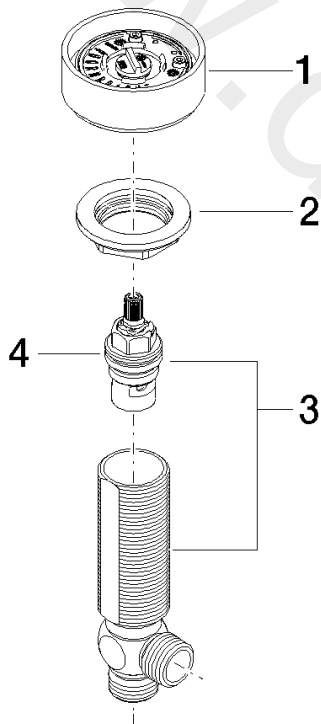

Washbasin - CYO

Deck valve clockwise closing

Article number: 20 000 811-06

Spare parts list

Position	Quantity used	Item Number	Spare part	Delivery time
2	1	90 18 40 291 01-06	handle	10
3	1	04 30 11 038 68 90	fixing set	2
4	2	04 17 11 055 61 90	side panel	4

Washbasin - CYO

Deck valve clockwise closing

Article number: 20 000 811-06

www.divapor.com