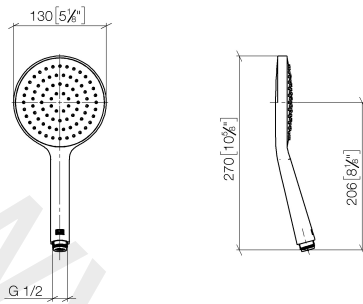

28 018 979-33
0010

Concealed single-lever mixer with integrated shower connection with hand shower set

ST 050 204 8070
mm [inches]

www.divapor.com

ST 050 204 8979

Spare parts list

No.	Item Number	Name	Quantity used	Delivery time
1	28 060 970-33	Wall bracket swivel	1	30
2	28 322 970-33	Metal shower hose 1/2" x 3/8" x 1750 mm	1	2
3	36 050 970-33	Concealed single-lever mixer with integrated shower connection	1	30

Concealed single-lever mixer with integrated shower connection with hand shower set

IMO

ST 050 204 8979

- normal flow
- with anti-scale system
- spray head Ø 130 mm
- 1/2" connection
- max. flow 15 l/min

Intrinsic protection against back flow.

Fits MEM, CL.1, IMO, META, TARA, VAIA, LULU, LISSÉ, CYO

Fits: IMO, LULU, MADISON, MEM, TARA, CL.1, LISSÉ, VAIA, META, SERIES-VARIOUS, CYO

	Matte Black	28 017 979-33
	Chrome	28 017 979-00
	Brushed Platinum	28 017 979-06
	Platinum	28 017 979-08
	Matte White	28 017 979-10
	Dark Chrome	28 017 979-19
	Brushed Durabronz (23kt Gold)	28 017 979-28
	Brushed Champagne (22kt Gold)	28 017 979-46
	Champagne (22kt Gold)	28 017 979-47
	Brushed Chrome	28 017 979-93
	Brushed Dark Platinum	28 017 979-99

www.divapor.com

Concealed single-lever mixer with integrated shower connection with hand shower set

ST 050 204 8070
mm [inches]

Flow rate chart

Concealed single-lever mixer with integrated shower connection with hand shower set