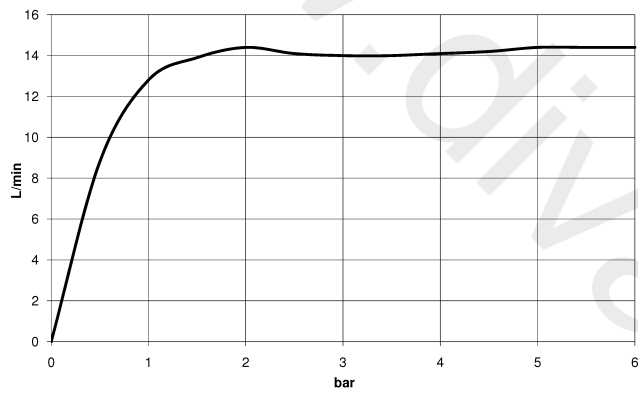

www.divapor.com

Concealed single-lever mixer with integrated shower connection with hand shower set

ST 050 204 8070
mm [inches]

Flow rate chart

Concealed single-lever mixer with integrated shower connection with hand shower set