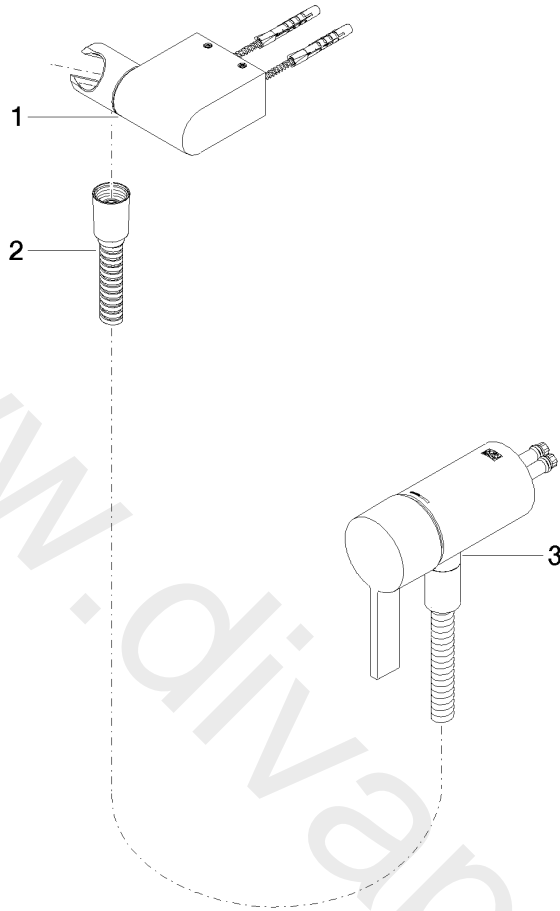

Concealed single-lever mixer with integrated shower connection with hand shower set

IMO

ST 050 204 8979

- metal shower hose 1750mm with integrated anti-twist protection
- hand shower: normal flow
- spray head Ø 130 mm
- max. hand shower flow 15 l/min

28 018 979-33
0010

Concealed single-lever mixer with integrated shower connection with hand shower set

ST 050 204 8070
mm [inches]

www.divapor.com

ST 050 204 8979

Spare parts list

No.	Item Number	Name	Quantity used	Delivery time
1	28 060 970-33	Wall bracket swivel	1	30
2	28 322 970-33	Metal shower hose 1/2" x 3/8" x 1750 mm	1	2
3	36 050 970-33	Concealed single-lever mixer with integrated shower connection	1	30

Concealed single-lever mixer with integrated shower connection with hand shower set

IMO

ST 050 204 8979

- normal flow
- with anti-scale system
- spray head Ø 130 mm
- 1/2" connection
- max. flow 15 l/min