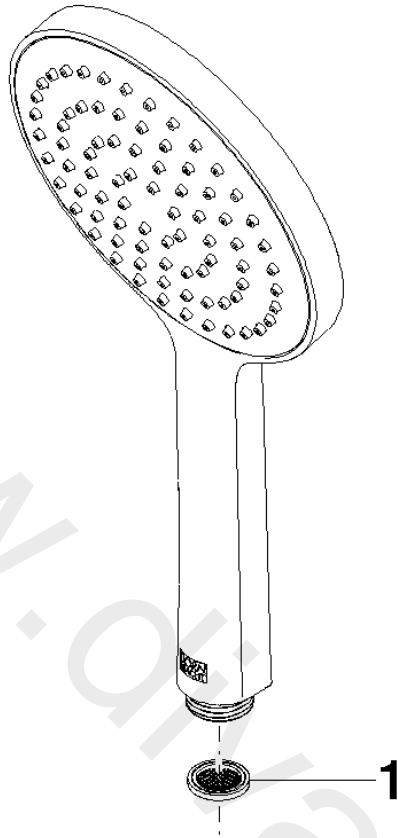

Concealed single-lever mixer with integrated shower connection with hand shower set

ST 050 204 8979
Parts for other
finishes can be found
here: Chrome

Spare parts list

No.	Item Number	Name	Quantity used	Delivery time
1	09 23 01 039 90	sieve	1	2