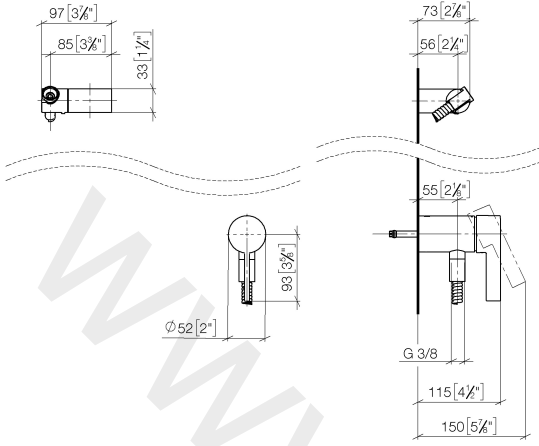

Concealed single-lever mixer with integrated shower connection with hand shower set

IMO

ST 050 204 8979

- metal shower hose 1750mm with integrated anti-twist protection
- hand shower: normal flow
- spray head Ø 130 mm
- max. hand shower flow 15 l/min

28 018 979-33
0010

Concealed single-lever mixer with integrated shower connection with hand shower set

ST 050 204 8070
mm [inches]

www.divapor.com

ST 050 204 8979

Spare parts list

No.	Item Number	Name	Quantity used	Delivery time
1	28 060 970-33	Wall bracket swivel	1	30
2	28 322 970-33	Metal shower hose 1/2" x 3/8" x 1750 mm	1	2
3	36 050 970-33	Concealed single-lever mixer with integrated shower connection	1	30

Concealed single-lever mixer with integrated shower connection with hand shower set

IMO

ST 050 204 8979

- normal flow
- with anti-scale system
- spray head Ø 130 mm
- 1/2" connection
- max. flow 15 l/min