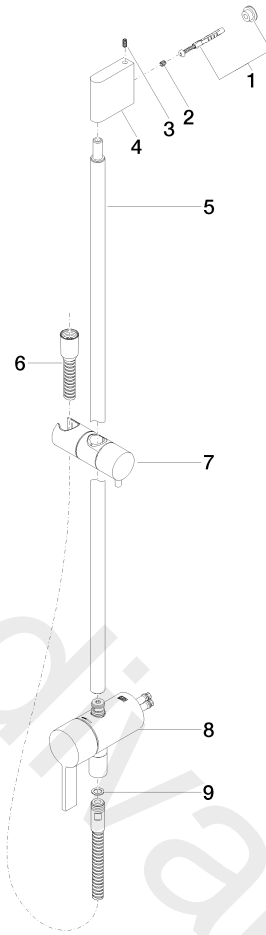

Concealed single-lever mixer with integrated shower connection with shower set

IMO

ST 050 206 0979

- metal shower hose 1750mm with integrated anti-twist protection
- slide bar
- Pipe diameter 18 mm
- hand shower: three settings: normal flow, soft flow, massage flow
- spray head Ø 100mm
- max. hand shower flow 15 l/min

IMO

ST 050 206 0979

Fits: IMO, LULU, MADISON, MEM, TARA, CL.1, LISSÉ, VAIA, META, SERIES-VARIOUS, CYO

- metal shower hose 1750mm with integrated anti-twist protection
- slide bar
- Pipe diameter 18 mm

This article does not include a hand shower!

28 018 979-33
0010

Concealed single-lever mixer with integrated shower connection with shower set

www.divapor.com

ST 050 206 0979

Spare parts list

No.	Item Number	Name	Quantity used	Delivery time
1	05 17 20 726 02 90	fixing set	1	2
2	09 31 11 049 90	pin	2	2
3	04 31 11 113 00 90	pin	2	2
4	08 17 97 054-33	holder	1	30
5	90 28 22 782 00-33	pipe	1	30
6	28 322 970-33	Metal shower hose 1/2" x 3/8" x 1750 mm	1	2
7	12 580 970-33	Slide unit	1	10
8	90 19 97 002 00-33	connection	1	30
9	09 14 20 026 90	seal	1	2

Concealed single-lever mixer with integrated shower connection with shower set

IMO

ST 050 206 0979

- three settings: normal flow, soft flow, massage flow
- with anti-scale system
- spray head Ø 100mm
- 1/2" connection
- max. flow 15 l/min
- WRAS: 1704043