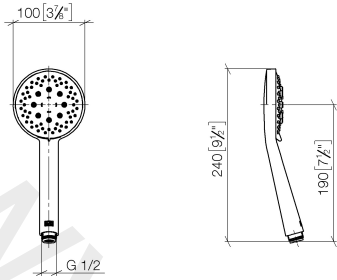

Concealed single-lever mixer with integrated shower connection with shower set

IMO

ST 050 206 0979

- metal shower hose 1750mm with integrated anti-twist protection
- slide bar
- Pipe diameter 18 mm
- hand shower: three settings: normal flow, soft flow, massage flow
- spray head Ø 100mm
- max. hand shower flow 15 l/min

28 018 979-33
0010

Concealed single-lever mixer with integrated shower connection with shower set

www.divapor.com

ST 050 206 0979

Spare parts list

No.	Item Number	Name	Quantity used	Delivery time
1	05 17 20 726 02 90	fixing set	1	2
2	09 31 11 049 90	pin	2	2
3	04 31 11 113 00 90	pin	2	2
4	08 17 97 054-33	holder	1	30
5	90 28 22 782 00-33	pipe	1	30
6	28 322 970-33	Metal shower hose 1/2" x 3/8" x 1750 mm	1	2
7	12 580 970-33	Slide unit	1	10
8	90 19 97 002 00-33	connection	1	30
9	09 14 20 026 90	seal	1	2

Concealed single-lever mixer with integrated shower connection with shower set

IMO

ST 050 206 0979

- three settings: normal flow, soft flow, massage flow
- with anti-scale system
- spray head Ø 100mm
- 1/2" connection
- max. flow 15 l/min
- WRAS: 1704043

www.divapor.com

ST 050 206 0070
mm [inches]

Flow rate chart