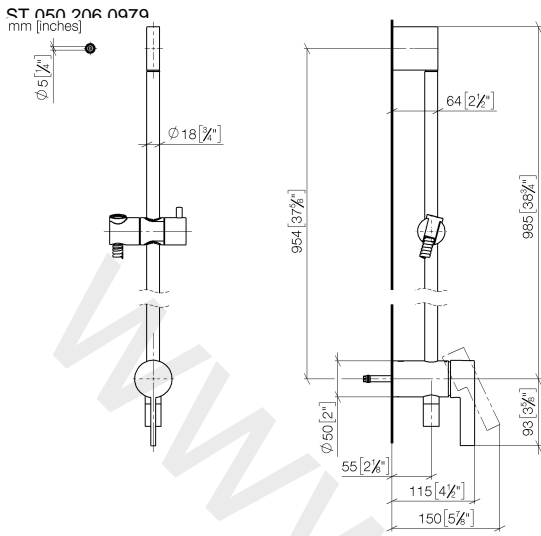

Concealed single-lever mixer with integrated shower connection with shower set

IMO

ST 050 206 0979

- metal shower hose 1750mm with integrated anti-twist protection
- slide bar
- Pipe diameter 18 mm
- hand shower: three settings: normal flow, soft flow, massage flow
- spray head Ø 100mm
- max. hand shower flow 15 l/min

28 018 979-33
0010

Concealed single-lever mixer with integrated shower connection with shower set

www.divapor.com

ST 050 206 0979

Spare parts list

No.	Item Number	Name	Quantity used	Delivery time
1	05 17 20 726 02 90	fixing set	1	2
2	09 31 11 049 90	pin	2	2
3	04 31 11 113 00 90	pin	2	2
4	08 17 97 054-33	holder	1	30
5	90 28 22 782 00-33	pipe	1	30
6	28 322 970-33	Metal shower hose 1/2" x 3/8" x 1750 mm	1	2
7	12 580 970-33	Slide unit	1	10
8	90 19 97 002 00-33	connection	1	30
9	09 14 20 026 90	seal	1	2

Concealed single-lever mixer with integrated shower connection with shower set

IMO

ST 050 206 0979

- three settings: normal flow, soft flow, massage flow
- with anti-scale system
- spray head Ø 100mm
- 1/2" connection
- max. flow 15 l/min
- WRAS: 1704043

www.divapor.com

ST 050 206 0070
mm [inches]

Flow rate chart