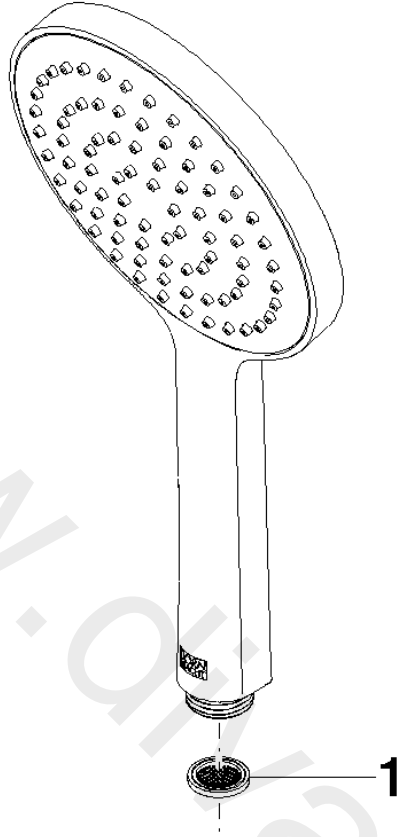

**Concealed single-lever mixer with integrated shower connection with shower set**

IMO

ST 050 205 9979

- metal shower hose 1750mm with integrated anti-twist protection
  - slide bar
  - Pipe diameter 18 mm
  - hand shower: normal flow
  - spray head Ø 130 mm
  - max. hand shower flow 15 l/min
- Intrinsic protection against back flow.**  
**Fits MEM, CL.1, IMO, META, TARA, VAIA, LULU, LISSÉ, CYO**

**Hand shower**

28 018 979-33  
0010

Concealed single-lever mixer with integrated shower connection with shower set

IMO

ST 050 205 0070  
mm [inches]

ST 050 205 9979

Spare parts list

No.	Item Number	Name	Quantity used	Delivery time
1	05 17 20 726 02 90	fixing set	1	2
2	09 31 11 049 90	pin	2	2
3	04 31 11 113 00 90	pin	2	2
4	08 17 97 054-33	holder	2	30
5	90 28 22 597 00-33	holder	1	30
6	28 322 970-33	Metal shower hose 1/2" x 3/8" x 1750 mm	1	2
7	12 580 970-33	Slide unit	1	10
9	36 050 970-33	Concealed single-lever mixer with integrated shower connection	1	30

**Concealed single-lever mixer with integrated shower connection with shower set**

IMO

ST 050 205 9979

- normal flow
- with anti-scale system
- spray head Ø 130 mm
- 1/2" connection
- max. flow 15 l/min

Intrinsic protection against back flow.

www.divapor.com

**Concealed single-lever mixer with integrated shower connection with shower set**

ST 050 205 0070  
mm [inches]

**Flow rate chart**

ST 050 205 9979  
Parts for other  
finishes can be found  
here: Chrome