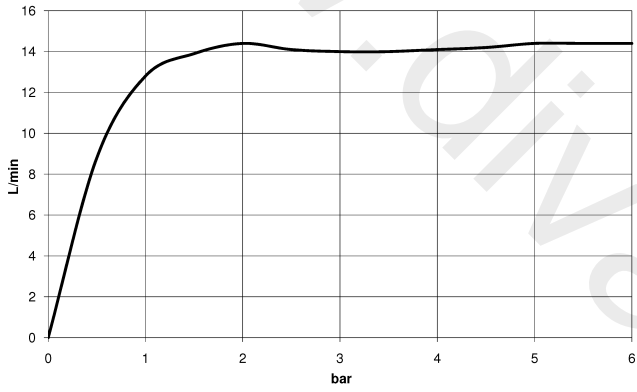

**Concealed single-lever mixer with integrated shower connection with shower set**

IMO

ST 050 205 9979

- normal flow
- with anti-scale system
- spray head Ø 130 mm
- 1/2" connection
- max. flow 15 l/min

Intrinsic protection against back flow.

www.divapor.com

**Concealed single-lever mixer with integrated shower connection with shower set**

ST 050 205 0070  
mm [inches]

**Flow rate chart**

ST 050 205 9979  
Parts for other  
finishes can be found  
here: Chrome