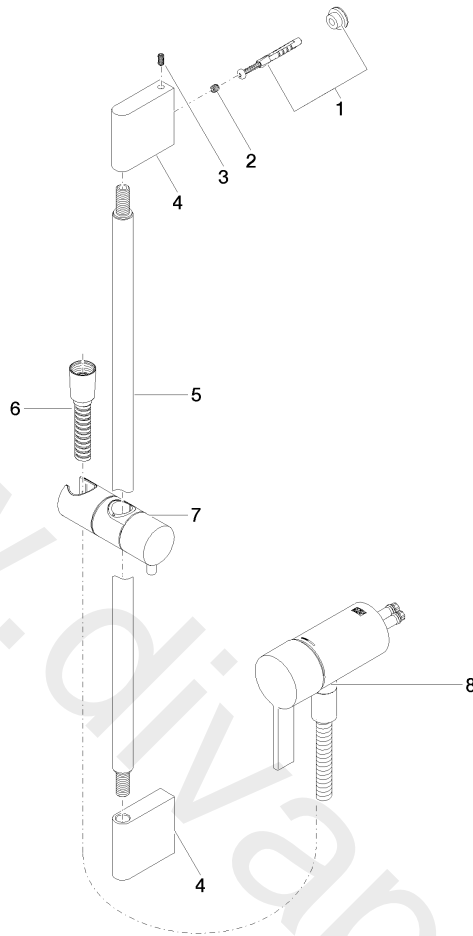

**Concealed single-lever mixer with integrated shower connection with shower set**

IMO

ST 050 205 9979

- metal shower hose 1750mm with integrated anti-twist protection
  - slide bar
  - Pipe diameter 18 mm
  - hand shower: normal flow
  - spray head Ø 130 mm
  - max. hand shower flow 15 l/min
- Intrinsic protection against back flow.**  
**Fits MEM, CL.1, IMO, META, TARA, VAIA, LULU, LISSÉ, CYO**

**Hand shower**

28 018 979-33  
0010

Concealed single-lever mixer with integrated shower connection with shower set

IMO

ST 050 205 0070  
mm [inches]

ST 050 205 9979

Spare parts list

No.	Item Number	Name	Quantity used	Delivery time
1	05 17 20 726 02 90	fixing set	1	2
2	09 31 11 049 90	pin	2	2
3	04 31 11 113 00 90	pin	2	2
4	08 17 97 054-33	holder	2	30
5	90 28 22 597 00-33	holder	1	30
6	28 322 970-33	Metal shower hose 1/2" x 3/8" x 1750 mm	1	2
7	12 580 970-33	Slide unit	1	10
9	36 050 970-33	Concealed single-lever mixer with integrated shower connection	1	30

**Concealed single-lever mixer with integrated shower connection with shower set**

IMO

ST 050 205 9979

- normal flow
- with anti-scale system
- spray head Ø 130 mm
- 1/2" connection
- max. flow 15 l/min

Intrinsic protection against back flow.

www.divapor.com

**Concealed single-lever mixer with integrated shower connection with shower set**

ST 050 205 0070  
mm [inches]

**Flow rate chart**

ST 050 205 9979  
Parts for other  
finishes can be found  
here: Chrome