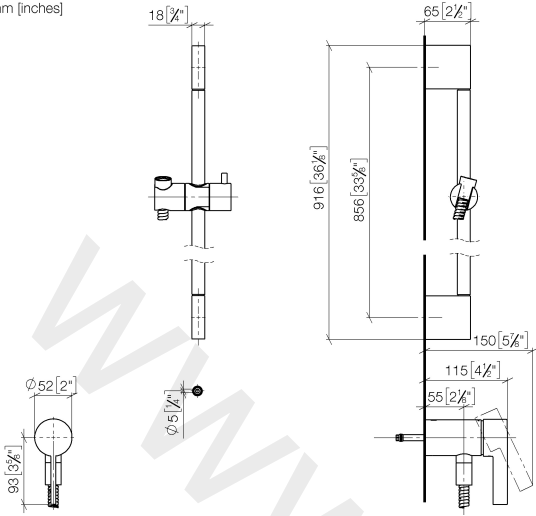

**Concealed single-lever mixer with integrated shower connection with shower set**

IMO

ST 050 205 9979

- metal shower hose 1750mm with integrated anti-twist protection
  - slide bar
  - Pipe diameter 18 mm
  - hand shower: normal flow
  - spray head Ø 130 mm
  - max. hand shower flow 15 l/min
- Intrinsic protection against back flow.**  
**Fits MEM, CL.1, IMO, META, TARA, VAIA, LULU, LISSÉ, CYO**

**Hand shower**

28 018 979-33  
0010

Concealed single-lever mixer with integrated shower connection with shower set

IMO

ST 050 205 0070  
mm [inches]

ST 050 205 9979

Spare parts list

No.	Item Number	Name	Quantity used	Delivery time
1	05 17 20 726 02 90	fixing set	1	2
2	09 31 11 049 90	pin	2	2
3	04 31 11 113 00 90	pin	2	2
4	08 17 97 054-33	holder	2	30
5	90 28 22 597 00-33	holder	1	30
6	28 322 970-33	Metal shower hose 1/2" x 3/8" x 1750 mm	1	2
7	12 580 970-33	Slide unit	1	10
9	36 050 970-33	Concealed single-lever mixer with integrated shower connection	1	30

**Concealed single-lever mixer with integrated shower connection with shower set**

IMO

ST 050 205 9979

- normal flow
- with anti-scale system
- spray head Ø 130 mm
- 1/2" connection
- max. flow 15 l/min

Intrinsic protection against back flow.

www.divapor.com

**Concealed single-lever mixer with integrated shower connection with shower set**

ST 050 205 0070  
mm [inches]

**Flow rate chart**

ST 050 205 9979  
Parts for other  
finishes can be found  
here: Chrome