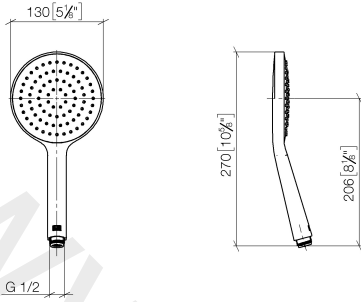

**Hand shower**

28 018 979-33  
0010

Concealed single-lever mixer with integrated shower connection with shower set

IMO

ST 050 205 0070  
mm [inches]

ST 050 205 9979

Spare parts list

No.	Item Number	Name	Quantity used	Delivery time
1	05 17 20 726 02 90	fixing set	1	2
2	09 31 11 049 90	pin	2	2
3	04 31 11 113 00 90	pin	2	2
4	08 17 97 054-33	holder	2	30
5	90 28 22 597 00-33	holder	1	30
6	28 322 970-33	Metal shower hose 1/2" x 3/8" x 1750 mm	1	2
7	12 580 970-33	Slide unit	1	10
9	36 050 970-33	Concealed single-lever mixer with integrated shower connection	1	30

**Concealed single-lever mixer with integrated shower connection with shower set**

IMO

ST 050 205 9979

- normal flow
- with anti-scale system
- spray head Ø 130 mm
- 1/2" connection
- max. flow 15 l/min

Intrinsic protection against back flow.

Fits MEM, CL.1, IMO, META, TARA, VAIA, LULU, LISSÉ, CYO

Fits: IMO, LULU, MADISON, MEM, TARA, CL.1, LISSÉ, VAIA, META, SERIES-VARIOUS, CYO

	Matte Black	28 017 979-33
	Chrome	28 017 979-00
	Brushed Platinum	28 017 979-06
	Platinum	28 017 979-08
	Matte White	28 017 979-10
	Dark Chrome	28 017 979-19
	Brushed Durabrand (23kt Gold)	28 017 979-28
	Brushed Champagne (22kt Gold)	28 017 979-46
	Champagne (22kt Gold)	28 017 979-47
	Brushed Chrome	28 017 979-93
	Brushed Dark Platinum	28 017 979-99

www.divapor.com

**Concealed single-lever mixer with integrated shower connection with shower set**

ST 050 205 0070  
mm [inches]

**Flow rate chart**

ST 050 205 9979  
Parts for other  
finishes can be found  
here: Chrome