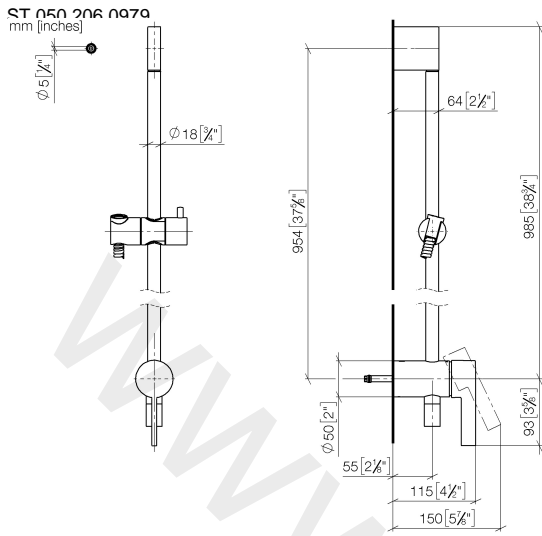

**Concealed single-lever mixer with integrated shower connection with shower set**

IMO

ST 050 206 0979

- metal shower hose 1750mm with integrated anti-twist protection
- slide bar
- Pipe diameter 18 mm
- hand shower: three settings: normal flow, soft flow, massage flow
- spray head Ø 100mm
- max. hand shower flow 15 l/min

**Hand shower**

28 018 979-33  
0010

Concealed single-lever mixer with integrated shower connection with shower set

IMO

ST 050 206 0979

Spare parts list

No.	Item Number	Name	Quantity used	Delivery time
1	05 17 20 726 02 90	fixing set	1	2
2	09 31 11 049 90	pin	2	2
3	04 31 11 113 00 90	pin	2	2
4	08 17 97 054-33	holder	1	30
5	90 28 22 782 00-33	pipe	1	30
6	28 322 970-33	Metal shower hose 1/2" x 3/8" x 1750 mm	1	2
7	12 580 970-33	Slide unit	1	10
8	90 19 97 002 00-33	connection	1	30
9	09 14 20 026 90	seal	1	2

**Concealed single-lever mixer with integrated shower connection with shower set**

IMO

ST 050 206 0979

- three settings: normal flow, soft flow, massage flow
- with anti-scale system
- spray head Ø 100mm
- 1/2" connection
- max. flow 15 l/min
- WRAS: 1704043

www.divapor.com

ST 050 206 0070  
mm [inches]

Flow rate chart