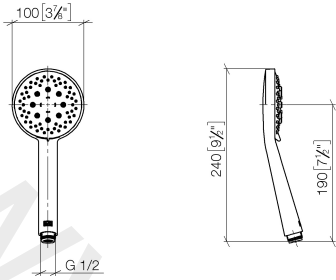

**Concealed single-lever mixer with integrated shower connection with shower set**

IMO

ST 050 206 0979

- metal shower hose 1750mm with integrated anti-twist protection
- slide bar
- Pipe diameter 18 mm
- hand shower: three settings: normal flow, soft flow, massage flow
- spray head Ø 100mm
- max. hand shower flow 15 l/min

**Hand shower**

28 018 979-33  
0010

Concealed single-lever mixer with integrated shower connection with shower set

IMO

ST 050 206 0979

Spare parts list

No.	Item Number	Name	Quantity used	Delivery time
1	05 17 20 726 02 90	fixing set	1	2
2	09 31 11 049 90	pin	2	2
3	04 31 11 113 00 90	pin	2	2
4	08 17 97 054-33	holder	1	30
5	90 28 22 782 00-33	pipe	1	30
6	28 322 970-33	Metal shower hose 1/2" x 3/8" x 1750 mm	1	2
7	12 580 970-33	Slide unit	1	10
8	90 19 97 002 00-33	connection	1	30
9	09 14 20 026 90	seal	1	2

**Concealed single-lever mixer with integrated shower connection with shower set**

IMO

ST 050 206 0979

- three settings: normal flow, soft flow, massage flow
- with anti-scale system
- spray head Ø 100mm
- 1/2" connection
- max. flow 15 l/min
- WRAS: 1704043

www.divapor.com

ST 050 206 0070  
mm [inches]

Flow rate chart