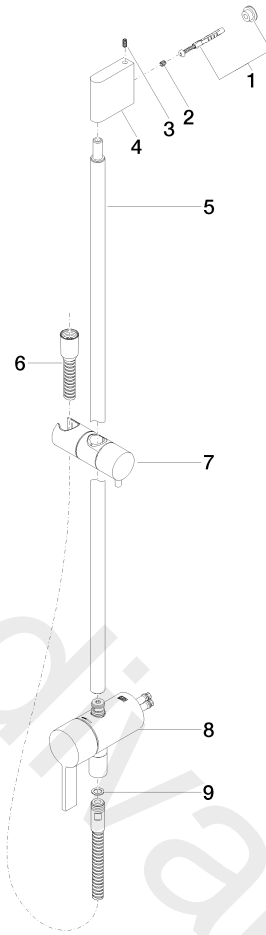

**Concealed single-lever mixer with integrated shower connection with shower set**

IMO

ST 050 206 0979

- metal shower hose 1750mm with integrated anti-twist protection
- slide bar
- Pipe diameter 18 mm
- hand shower: three settings: normal flow, soft flow, massage flow
- spray head Ø 100mm
- max. hand shower flow 15 l/min

IMO

ST 050 206 0979

Fits: IMO, LULU, MADISON, MEM, TARA, CL.1, LISSÉ, VAIA, META, SERIES-VARIOUS, CYO

- metal shower hose 1750mm with integrated anti-twist protection
- slide bar
- Pipe diameter 18 mm

**This article does not include a hand shower!**

**Hand shower**

28 018 979-33  
0010

Concealed single-lever mixer with integrated shower connection with shower set

IMO

ST 050 206 0979

Spare parts list

No.	Item Number	Name	Quantity used	Delivery time
1	05 17 20 726 02 90	fixing set	1	2
2	09 31 11 049 90	pin	2	2
3	04 31 11 113 00 90	pin	2	2
4	08 17 97 054-33	holder	1	30
5	90 28 22 782 00-33	pipe	1	30
6	28 322 970-33	Metal shower hose 1/2" x 3/8" x 1750 mm	1	2
7	12 580 970-33	Slide unit	1	10
8	90 19 97 002 00-33	connection	1	30
9	09 14 20 026 90	seal	1	2

**Concealed single-lever mixer with integrated shower connection with shower set**

IMO

ST 050 206 0979

- three settings: normal flow, soft flow, massage flow
- with anti-scale system
- spray head Ø 100mm
- 1/2" connection
- max. flow 15 l/min
- WRAS: 1704043