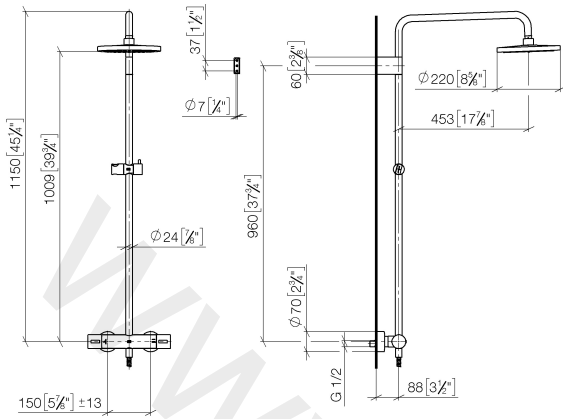

ST 050 305 2979

Fits: IMO, LULU, TARA, LISSÉ, VAIA, META, SERIES-VARIOUS, CYO

- shower with fixed riser projection 453 mm
- overhead shower: rain flow
- rain shower Ø 220 mm
- rain shower with anti-scale system
- max. rainshower flow 8.6 l/min
- hand shower: normal flow
- spray head Ø 100mm
- max. hand shower flow 15 l/min
- rotary diverter with volume control and shut-off function
- slide-on rosettes Ø 70 mm
- height of fittings up to rain shower (bottom edge) 985mm
- height of fittings up to top edge of elbow 1170mm
- gauge 150 mm - 13 mm
- metal shower hose 1750mm with integrated anti-twist protection
- 1/2" connection
- slide bar
- Pipe diameter 23.5 mm

www.divapor.com

ST 050 305 2979

mm [inches]
1:10

Flow rate chart

ST 050 305 2979

Parts for other finishes can be found here: [Chrome](#)

Spare parts list

| No. | Item Number | Name | Quantity used | Delivery time |
|-----|--------------------|---|---------------|---------------|
| 1 | 04 12 05 092 00-33 | shower | 1 | 30 |
| 2 | 09 23 01 039 90 | sieve | 1 | 2 |
| 3 | 90 28 22 348 00-33 | pipe | 1 | 30 |
| 4 | 90 17 11 150 00-33 | holder | 1 | 30 |
| 5 | 90 28 22 349 00-33 | pipe | 1 | 30 |
| 6 | 04 17 01 250 00-33 | connection | 1 | 30 |
| 7 | 90 17 33 015 00-33 | handle | 2 | 30 |
| 8 | 09 14 20 026 90 | seal | 1 | 2 |
| 9 | 12 570 970-33 | Slide unit | 1 | 30 |
| 10 | 28 322 970-33 | Metal shower hose 1/2" x 3/8" x 1750 mm | 1 | 2 |