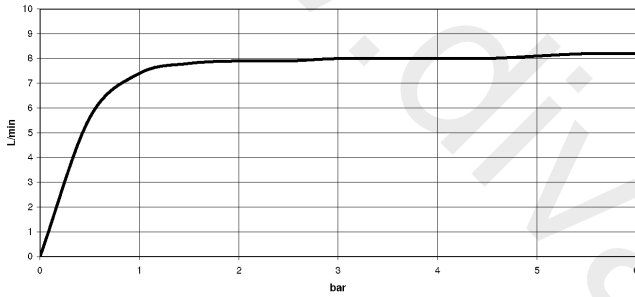

www.divapor.com

ST 050 305 2979

mm [inches]
1:10

Flow rate chart

ST 050 305 2979

Parts for other finishes can be found here: [Chrome](#)

Spare parts list

| No. | Item Number | Name | Quantity used | Delivery time |
|-----|--------------------|---|---------------|---------------|
| 1 | 04 12 05 092 00-33 | shower | 1 | 30 |
| 2 | 09 23 01 039 90 | sieve | 1 | 2 |
| 3 | 90 28 22 348 00-33 | pipe | 1 | 30 |
| 4 | 90 17 11 150 00-33 | holder | 1 | 30 |
| 5 | 90 28 22 349 00-33 | pipe | 1 | 30 |
| 6 | 04 17 01 250 00-33 | connection | 1 | 30 |
| 7 | 90 17 33 015 00-33 | handle | 2 | 30 |
| 8 | 09 14 20 026 90 | seal | 1 | 2 |
| 9 | 12 570 970-33 | Slide unit | 1 | 30 |
| 10 | 28 322 970-33 | Metal shower hose 1/2" x 3/8" x 1750 mm | 1 | 2 |