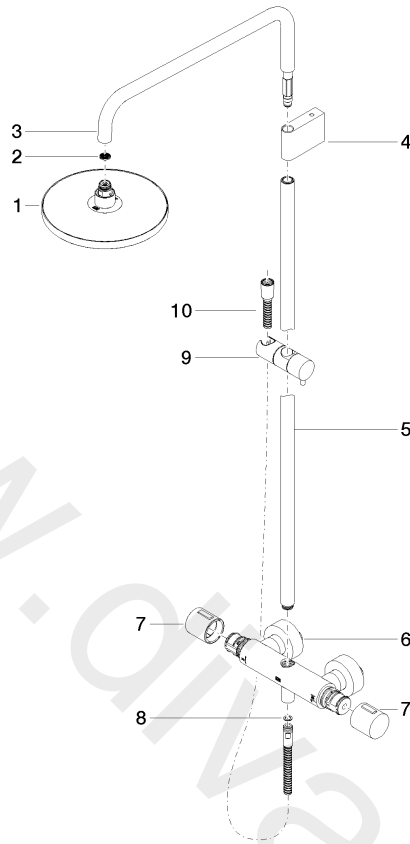

ST 050 305 2979

Fits: IMO, LULU, TARA, LISSÉ, VAIA, META, SERIES-VARIOUS, CYO

- shower with fixed riser projection 453 mm
- overhead shower: rain flow
- rain shower Ø 220 mm
- rain shower with anti-scale system
- max. rainshower flow 8.6 l/min
- hand shower: normal flow
- spray head Ø 100mm
- max. hand shower flow 15 l/min
- rotary diverter with volume control and shut-off function
- slide-on rosettes Ø 70 mm
- height of fittings up to rain shower (bottom edge) 985mm
- height of fittings up to top edge of elbow 1170mm
- gauge 150 mm - 13 mm
- metal shower hose 1750mm with integrated anti-twist protection
- 1/2" connection
- slide bar
- Pipe diameter 23.5 mm

ST 050 305 2979

mm [inches]

Flow rate chart

ST 050 305 2979

Parts for other
finishes can be found
here: [Chrome](#)

Spare parts list

| No. | Item Number | Name | Quantity used | Delivery time |
|-----|-----------------|-------|---------------|---------------|
| 1 | 09 23 01 039 90 | sieve | 1 | 2 |

www.divapor.com

ST 050 305 2979

mm [inches]
1:10

Flow rate chart

ST 050 305 2979

Parts for other finishes can be found here: [Chrome](#)

Spare parts list

| No. | Item Number | Name | Quantity used | Delivery time |
|-----|--------------------|---|---------------|---------------|
| 1 | 04 12 05 092 00-33 | shower | 1 | 30 |
| 2 | 09 23 01 039 90 | sieve | 1 | 2 |
| 3 | 90 28 22 348 00-33 | pipe | 1 | 30 |
| 4 | 90 17 11 150 00-33 | holder | 1 | 30 |
| 5 | 90 28 22 349 00-33 | pipe | 1 | 30 |
| 6 | 04 17 01 250 00-33 | connection | 1 | 30 |
| 7 | 90 17 33 015 00-33 | handle | 2 | 30 |
| 8 | 09 14 20 026 90 | seal | 1 | 2 |
| 9 | 12 570 970-33 | Slide unit | 1 | 30 |
| 10 | 28 322 970-33 | Metal shower hose 1/2" x 3/8" x 1750 mm | 1 | 2 |