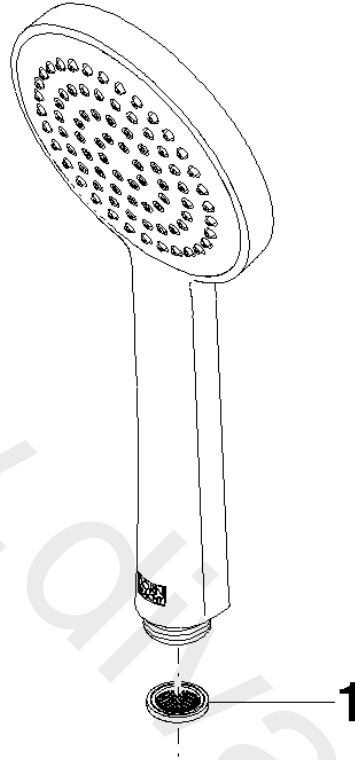

ST 050 305 2979

Fits: IMO, LULU, TARA, LISSÉ, VAIA, META, SERIES-VARIOUS, CYO

- shower with fixed riser projection 453 mm
- overhead shower: rain flow
- rain shower Ø 220 mm
- rain shower with anti-scale system
- max. rainshower flow 8.6 l/min
- hand shower: normal flow
- spray head Ø 100mm
- max. hand shower flow 15 l/min
- rotary diverter with volume control and shut-off function
- slide-on rosettes Ø 70 mm
- height of fittings up to rain shower (bottom edge) 985mm
- height of fittings up to top edge of elbow 1170mm
- gauge 150 mm - 13 mm
- metal shower hose 1750mm with integrated anti-twist protection
- 1/2" connection
- slide bar
- Pipe diameter 23.5 mm

Individual components of this set

You need the following components for this set

www.divapor.com

ST 050 305 2979

- normal flow
- with anti-scale system
- spray head Ø 100mm
- 1/2" connection
- max. flow 15 l/min

ST 050 305 2979

mm [inches]

Flow rate chart

ST 050 305 2979

Parts for other
finishes can be found
here: [Chrome](#)

Spare parts list

| No. | Item Number | Name | Quantity used | Delivery time |
|-----|-----------------|-------|---------------|---------------|
| 1 | 09 23 01 039 90 | sieve | 1 | 2 |

ST 050 305 2979

Fits: IMO, LULU, TARA, LISSÉ, VAIA, META, SERIES-VARIOUS

- shower with fixed riser projection 453 mm
- overhead shower: rain flow
- rain shower Ø 220 mm
- rain shower with anti-scale system
- max. rainshower flow 7 l/min
- rotary diverter with volume control and shut-off function
- slide-on rosettes Ø 70 mm
- height of fittings up to rain shower (bottom edge) 985mm
- height of fittings up to top edge of elbow 1170mm
- gauge 150 mm - 13 mm
- metal shower hose 1750mm with integrated anti-twist protection
- 1/2" connection
- slide bar
- Pipe diameter 23.5 mm
- quick clearing
- This product can help a building to meet requirements of Green Building Rating Systems, e.g. LEED®, BREEAM®, DGNB, WELL