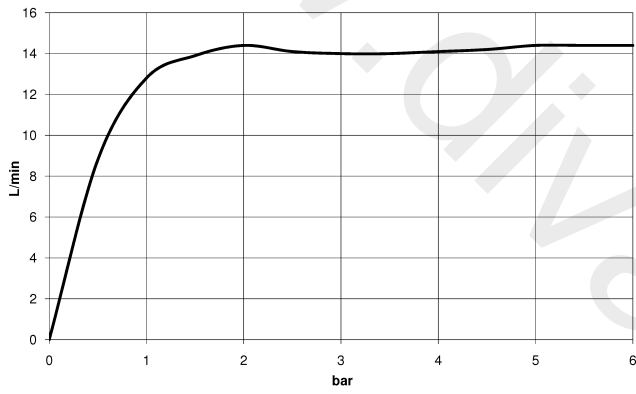

ST 050 305 2979

Fits: IMO, LULU, TARA, LISSÉ, VAIA, META, SERIES-VARIOUS, CYO

- shower with fixed riser projection 453 mm
- overhead shower: rain flow
- rain shower Ø 220 mm
- rain shower with anti-scale system
- max. rainshower flow 8.6 l/min
- hand shower: normal flow
- spray head Ø 100mm
- max. hand shower flow 15 l/min
- rotary diverter with volume control and shut-off function
- slide-on rosettes Ø 70 mm
- height of fittings up to rain shower (bottom edge) 985mm
- height of fittings up to top edge of elbow 1170mm
- gauge 150 mm - 13 mm
- metal shower hose 1750mm with integrated anti-twist protection
- 1/2" connection
- slide bar
- Pipe diameter 23.5 mm

Individual components of this set

You need the following components for this set

www.divapor.com

ST 050 305 2979

- normal flow
- with anti-scale system
- spray head Ø 100mm
- 1/2" connection
- max. flow 15 l/min

ST 050 305 2979

mm [inches]

Flow rate chart

ST 050 305 2979

Parts for other
finishes can be found
here: [Chrome](#)

Spare parts list

| No. | Item Number | Name | Quantity used | Delivery time |
|-----|-----------------|-------|---------------|---------------|
| 1 | 09 23 01 039 90 | sieve | 1 | 2 |

ST 050 305 2979

Fits: IMO, LULU, TARA, LISSÉ, VAIA, META, SERIES-VARIOUS

- shower with fixed riser projection 453 mm
- overhead shower: rain flow
- rain shower Ø 220 mm
- rain shower with anti-scale system
- max. rainshower flow 7 l/min
- rotary diverter with volume control and shut-off function
- slide-on rosettes Ø 70 mm
- height of fittings up to rain shower (bottom edge) 985mm
- height of fittings up to top edge of elbow 1170mm
- gauge 150 mm - 13 mm
- metal shower hose 1750mm with integrated anti-twist protection
- 1/2" connection
- slide bar
- Pipe diameter 23.5 mm
- quick clearing
- This product can help a building to meet requirements of Green Building Rating Systems, e.g. LEED®, BREEAM®, DGNB, WELL