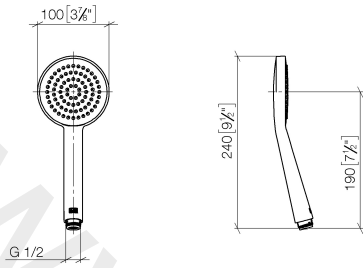

ST 050 305 2979

Fits: IMO, LULU, TARA, LISSÉ, VAIA, META, SERIES-VARIOUS, CYO

- shower with fixed riser projection 453 mm
- overhead shower: rain flow
- rain shower Ø 220 mm
- rain shower with anti-scale system
- max. rainshower flow 8.6 l/min
- hand shower: normal flow
- spray head Ø 100mm
- max. hand shower flow 15 l/min
- rotary diverter with volume control and shut-off function
- slide-on rosettes Ø 70 mm
- height of fittings up to rain shower (bottom edge) 985mm
- height of fittings up to top edge of elbow 1170mm
- gauge 150 mm - 13 mm
- metal shower hose 1750mm with integrated anti-twist protection
- 1/2" connection
- slide bar
- Pipe diameter 23.5 mm

Individual components of this set

You need the following components for this set

www.divapor.com

ST 050 305 2979

- normal flow
- with anti-scale system
- spray head Ø 100mm
- 1/2" connection
- max. flow 15 l/min

ST 050 305 2979

mm [inches]

Flow rate chart

ST 050 305 2979

Parts for other
finishes can be found
here: [Chrome](#)

Spare parts list

| No. | Item Number | Name | Quantity used | Delivery time |
|-----|-----------------|-------|---------------|---------------|
| 1 | 09 23 01 039 90 | sieve | 1 | 2 |

ST 050 305 2979

Fits: IMO, LULU, TARA, LISSÉ, VAIA, META, SERIES-VARIOUS

- shower with fixed riser projection 453 mm
- overhead shower: rain flow
- rain shower Ø 220 mm
- rain shower with anti-scale system
- max. rainshower flow 7 l/min
- rotary diverter with volume control and shut-off function
- slide-on rosettes Ø 70 mm
- height of fittings up to rain shower (bottom edge) 985mm
- height of fittings up to top edge of elbow 1170mm
- gauge 150 mm - 13 mm
- metal shower hose 1750mm with integrated anti-twist protection
- 1/2" connection
- slide bar
- Pipe diameter 23.5 mm
- quick clearing
- This product can help a building to meet requirements of Green Building Rating Systems, e.g. LEED®, BREEAM®, DGNB, WELL