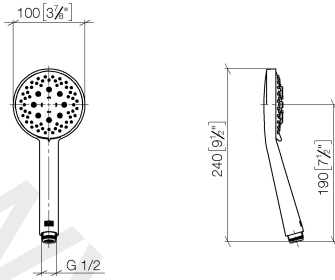

**Individual components of this set**

You need the following components for this set

1x 34 459 980-33

1x 28 018 979-33

www.divapor.com

ST 050 306 0980

Fits: IMO, MEM, CL.1, CYO

- shower with fixed riser projection 453 mm
- overhead shower: rain flow
- rain shower 300 x 240mm
- rain shower with anti-scale system
- max. rainshower flow 14 l/min
- rotary diverter with volume control and shut-off function
- slide-on rosettes Ø 70 mm
- height of fittings up to rain shower (bottom edge) 985mm
- height of fittings up to top edge of elbow 1170mm
- gauge 150 mm - 13 mm
- metal shower hose 1750mm with integrated anti-twist protection
- 1/2" connection
- slide bar
- Pipe diameter 23.5 mm
- quick clearing

ST 050 306 0980

mm [inches]  
1:10

Flow rate chart

ST 050 306 0980

Parts for other finishes can be found here: Chrome

Spare parts list

No.	Item Number	Name	Quantity used	Delivery time
1	04 12 05 063 00-33	shower	1	30
2	09 23 01 039 90	sieve	1	2
3	90 28 22 348 00-33	pipe	1	30
4	90 17 11 150 00-33	holder	1	30
5	90 28 22 349 00-33	pipe	1	30
6	04 17 01 250 00-33	connection	1	30
7	90 17 33 015 00-33	handle	2	30
8	09 14 20 026 90	seal	1	2
9	12 570 970-33	Slide unit	1	30
10	28 322 970-33	Metal shower hose 1/2" x 3/8" x 1750 mm	1	2

ST 050 306 0980

- three settings: normal flow, soft flow, massage flow
- with anti-scale system
- spray head Ø 100mm
- 1/2" connection
- max. flow 15 l/min
- WRAS: 1704043

Intrinsic protection against back flow.

www.divapor.com

ST 050 306 0980

mm [inches]

Flow rate chart