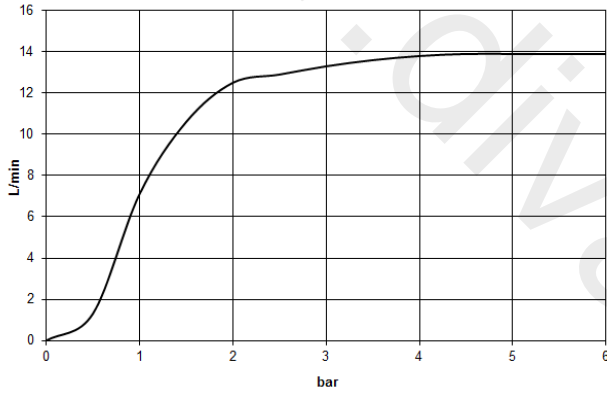

ST 050 306 0980

mm [inches]  
1:10

Flow rate chart

ST 050 306 0980

Parts for other finishes can be found here: Chrome

Spare parts list

No.	Item Number	Name	Quantity used	Delivery time
1	04 12 05 063 00-33	shower	1	30
2	09 23 01 039 90	sieve	1	2
3	90 28 22 348 00-33	pipe	1	30
4	90 17 11 150 00-33	holder	1	30
5	90 28 22 349 00-33	pipe	1	30
6	04 17 01 250 00-33	connection	1	30
7	90 17 33 015 00-33	handle	2	30
8	09 14 20 026 90	seal	1	2
9	12 570 970-33	Slide unit	1	30
10	28 322 970-33	Metal shower hose 1/2" x 3/8" x 1750 mm	1	2