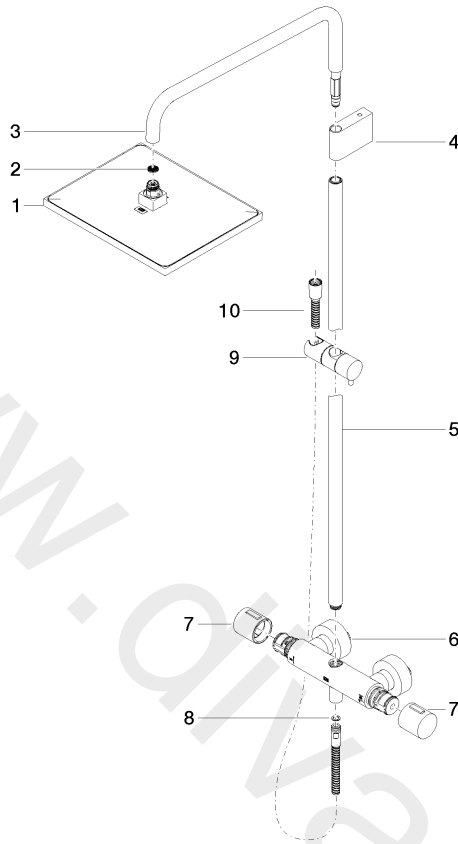

**Individual components of this set**

You need the following components for this set

1x 34 459 980-33

1x 28 018 979-33

www.divapor.com

ST 050 306 0980

Fits: IMO, MEM, CL.1, CYO

- shower with fixed riser projection 453 mm
- overhead shower: rain flow
- rain shower 300 x 240mm
- rain shower with anti-scale system
- max. rainshower flow 14 l/min
- rotary diverter with volume control and shut-off function
- slide-on rosettes Ø 70 mm
- height of fittings up to rain shower (bottom edge) 985mm
- height of fittings up to top edge of elbow 1170mm
- gauge 150 mm - 13 mm
- metal shower hose 1750mm with integrated anti-twist protection
- 1/2" connection
- slide bar
- Pipe diameter 23.5 mm
- quick clearing

ST 050 306 0980

mm [inches]  
1:10

Flow rate chart

ST 050 306 0980

Parts for other finishes can be found here: Chrome

Spare parts list

No.	Item Number	Name	Quantity used	Delivery time
1	04 12 05 063 00-33	shower	1	30
2	09 23 01 039 90	sieve	1	2
3	90 28 22 348 00-33	pipe	1	30
4	90 17 11 150 00-33	holder	1	30
5	90 28 22 349 00-33	pipe	1	30
6	04 17 01 250 00-33	connection	1	30
7	90 17 33 015 00-33	handle	2	30
8	09 14 20 026 90	seal	1	2
9	12 570 970-33	Slide unit	1	30
10	28 322 970-33	Metal shower hose 1/2" x 3/8" x 1750 mm	1	2

ST 050 306 0980

- three settings: normal flow, soft flow, massage flow
- with anti-scale system
- spray head Ø 100mm
- 1/2" connection
- max. flow 15 l/min
- WRAS: 1704043

Intrinsic protection against back flow.

www.divapor.com

ST 050 306 0980

mm [inches]

Flow rate chart