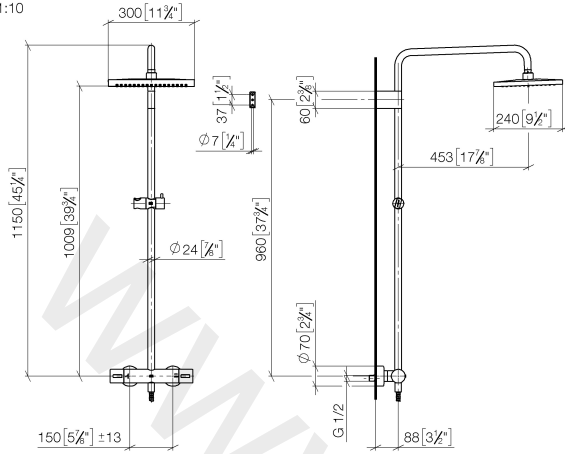

**Individual components of this set**

You need the following components for this set

1x 34 459 980-33

1x 28 018 979-33

www.divapor.com

ST 050 306 0980

Fits: IMO, MEM, CL.1, CYO

- shower with fixed riser projection 453 mm
- overhead shower: rain flow
- rain shower 300 x 240mm
- rain shower with anti-scale system
- max. rainshower flow 14 l/min
- rotary diverter with volume control and shut-off function
- slide-on rosettes Ø 70 mm
- height of fittings up to rain shower (bottom edge) 985mm
- height of fittings up to top edge of elbow 1170mm
- gauge 150 mm - 13 mm
- metal shower hose 1750mm with integrated anti-twist protection
- 1/2" connection
- slide bar
- Pipe diameter 23.5 mm
- quick clearing

ST 050 306 0980

mm [inches]  
1:10

Flow rate chart

ST 050 306 0980

Parts for other finishes can be found here: Chrome

Spare parts list

No.	Item Number	Name	Quantity used	Delivery time
1	04 12 05 063 00-33	shower	1	30
2	09 23 01 039 90	sieve	1	2
3	90 28 22 348 00-33	pipe	1	30
4	90 17 11 150 00-33	holder	1	30
5	90 28 22 349 00-33	pipe	1	30
6	04 17 01 250 00-33	connection	1	30
7	90 17 33 015 00-33	handle	2	30
8	09 14 20 026 90	seal	1	2
9	12 570 970-33	Slide unit	1	30
10	28 322 970-33	Metal shower hose 1/2" x 3/8" x 1750 mm	1	2

ST 050 306 0980

- three settings: normal flow, soft flow, massage flow
- with anti-scale system
- spray head Ø 100mm
- 1/2" connection
- max. flow 15 l/min
- WRAS: 1704043

Intrinsic protection against back flow.

www.divapor.com

ST 050 306 0980

mm [inches]

Flow rate chart