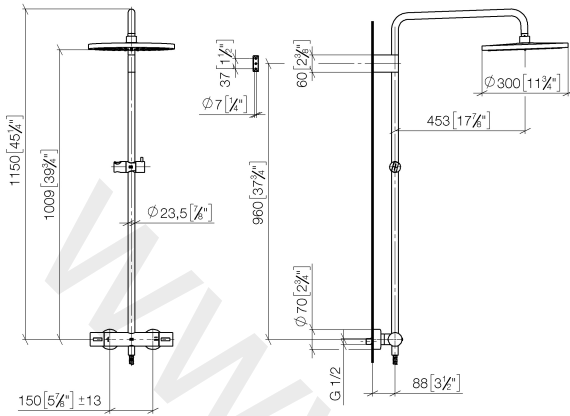

ST 050 306 6979

Fits: IMO, LULU, TARA, LISSÉ, VAIA, META, SERIES-VARIOUS, CYO

- shower with fixed riser projection 453 mm
- overhead shower: rain flow
- rain shower Ø 300 mm
- rain shower with anti-scale system
- max. rainshower flow 14 l/min
- hand shower: three settings: normal flow, soft flow, massage flow
- spray head Ø 100mm
- max. hand shower flow 15 l/min
- rotary diverter with volume control and shut-off function
- slide-on rosettes Ø 70 mm
- height of fittings up to rain shower (bottom edge) 985mm
- height of fittings up to top edge of elbow 1170mm
- gauge 150 mm - 13 mm
- metal shower hose 1750mm with integrated anti-twist protection
- 1/2" connection
- slide bar
- Pipe diameter 23.5 mm

- shower with fixed riser projection 453 mm
- overhead shower: rain flow
- rain shower Ø 300 mm
- rain shower with anti-scale system
- max. rainshower flow 14 l/min
- rotary diverter with volume control and shut-off function
- slide-on rosettes Ø 70 mm
- height of fittings up to rain shower (bottom edge) 985mm
- height of fittings up to top edge of elbow 1170mm
- gauge 150 mm - 13 mm
- metal shower hose 1750mm with integrated anti-twist protection
- 1/2" connection
- slide bar
- Pipe diameter 23.5 mm
- quick clearing

ST 050 306 6979

mm [inches]  
1:10

Flow rate chart

ST 050 306 6979

Parts for other finishes can be found here: Chrome

Spare parts list

No.	Item Number	Name	Quantity used	Delivery time
1	04 12 05 091 00-33	shower	1	30
2	09 23 01 039 90	sieve	1	2
3	90 28 22 348 00-33	pipe	1	30
4	90 17 11 150 00-33	holder	1	30
5	90 28 22 349 00-33	pipe	1	30
6	04 17 01 250 00-33	connection	1	30
7	90 17 33 015 00-33	handle	2	30
8	09 14 20 026 90	seal	1	2
9	12 570 970-33	Slide unit	1	30
10	28 322 970-33	Metal shower hose 1/2" x 3/8" x 1750 mm	1	2

ST 050 306 6979

- three settings: normal flow, soft flow, massage flow
- with anti-scale system
- spray head Ø 100mm
- 1/2" connection
- max. flow 15 l/min
- WRAS: 1704043

Intrinsic protection against back flow.