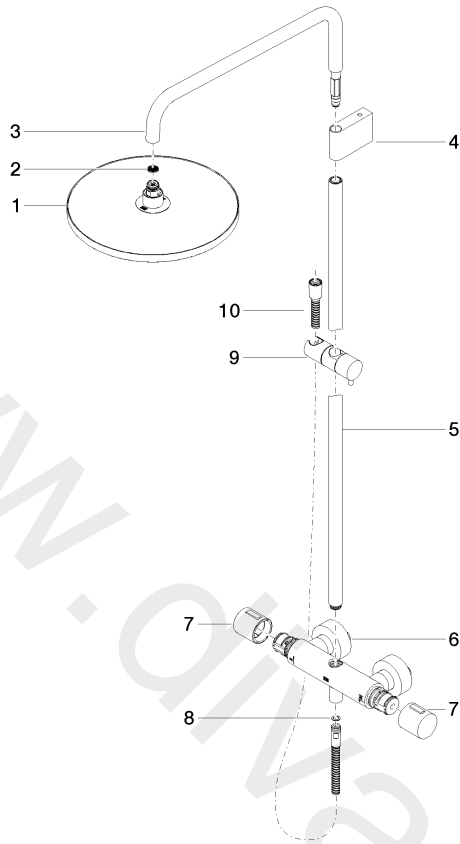

- shower with fixed riser projection 453 mm
- overhead shower: rain flow
- rain shower Ø 300 mm
- rain shower with anti-scale system
- max. rainshower flow 14 l/min
- rotary diverter with volume control and shut-off function
- slide-on rosettes Ø 70 mm
- height of fittings up to rain shower (bottom edge) 985mm
- height of fittings up to top edge of elbow 1170mm
- gauge 150 mm - 13 mm
- metal shower hose 1750mm with integrated anti-twist protection
- 1/2" connection
- slide bar
- Pipe diameter 23.5 mm
- quick clearing

ST 050 306 6979

mm [inches]  
1:10

Flow rate chart

ST 050 306 6979

Parts for other finishes can be found here: Chrome

Spare parts list

No.	Item Number	Name	Quantity used	Delivery time
1	04 12 05 091 00-33	shower	1	30
2	09 23 01 039 90	sieve	1	2
3	90 28 22 348 00-33	pipe	1	30
4	90 17 11 150 00-33	holder	1	30
5	90 28 22 349 00-33	pipe	1	30
6	04 17 01 250 00-33	connection	1	30
7	90 17 33 015 00-33	handle	2	30
8	09 14 20 026 90	seal	1	2
9	12 570 970-33	Slide unit	1	30
10	28 322 970-33	Metal shower hose 1/2" x 3/8" x 1750 mm	1	2

ST 050 306 6979

- three settings: normal flow, soft flow, massage flow
- with anti-scale system
- spray head Ø 100mm
- 1/2" connection
- max. flow 15 l/min
- WRAS: 1704043

Intrinsic protection against back flow.

www.divapor.com

ST 050 306 6979

mm [inches]

Flow rate chart