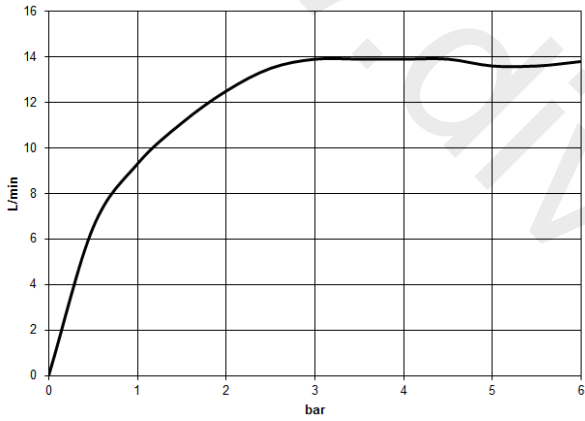

ST 050 306 6979

mm [inches]  
1:10

Flow rate chart

ST 050 306 6979

Parts for other finishes can be found here: Chrome

Spare parts list

No.	Item Number	Name	Quantity used	Delivery time
1	04 12 05 091 00-33	shower	1	30
2	09 23 01 039 90	sieve	1	2
3	90 28 22 348 00-33	pipe	1	30
4	90 17 11 150 00-33	holder	1	30
5	90 28 22 349 00-33	pipe	1	30
6	04 17 01 250 00-33	connection	1	30
7	90 17 33 015 00-33	handle	2	30
8	09 14 20 026 90	seal	1	2
9	12 570 970-33	Slide unit	1	30
10	28 322 970-33	Metal shower hose 1/2" x 3/8" x 1750 mm	1	2