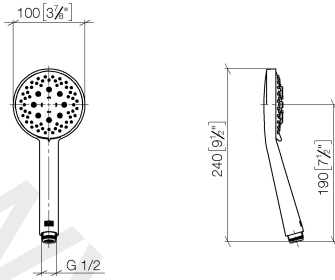

- shower with fixed riser projection 453 mm
- overhead shower: rain flow
- rain shower Ø 300 mm
- rain shower with anti-scale system
- max. rainshower flow 14 l/min
- rotary diverter with volume control and shut-off function
- slide-on rosettes Ø 70 mm
- height of fittings up to rain shower (bottom edge) 985mm
- height of fittings up to top edge of elbow 1170mm
- gauge 150 mm - 13 mm
- metal shower hose 1750mm with integrated anti-twist protection
- 1/2" connection
- slide bar
- Pipe diameter 23.5 mm
- quick clearing

ST 050 306 6979

mm [inches]  
1:10

Flow rate chart

ST 050 306 6979

Parts for other finishes can be found here: Chrome

Spare parts list

No.	Item Number	Name	Quantity used	Delivery time
1	04 12 05 091 00-33	shower	1	30
2	09 23 01 039 90	sieve	1	2
3	90 28 22 348 00-33	pipe	1	30
4	90 17 11 150 00-33	holder	1	30
5	90 28 22 349 00-33	pipe	1	30
6	04 17 01 250 00-33	connection	1	30
7	90 17 33 015 00-33	handle	2	30
8	09 14 20 026 90	seal	1	2
9	12 570 970-33	Slide unit	1	30
10	28 322 970-33	Metal shower hose 1/2" x 3/8" x 1750 mm	1	2

ST 050 306 6979

- three settings: normal flow, soft flow, massage flow
- with anti-scale system
- spray head Ø 100mm
- 1/2" connection
- max. flow 15 l/min
- WRAS: 1704043

Intrinsic protection against back flow.

www.divapor.com

ST 050 306 6979

mm [inches]

Flow rate chart