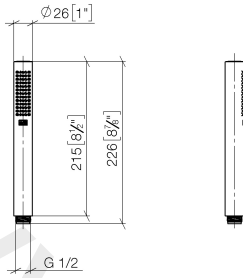

www.divapor.com

ST 050 300 7661

mm [inches]

Flow rate chart