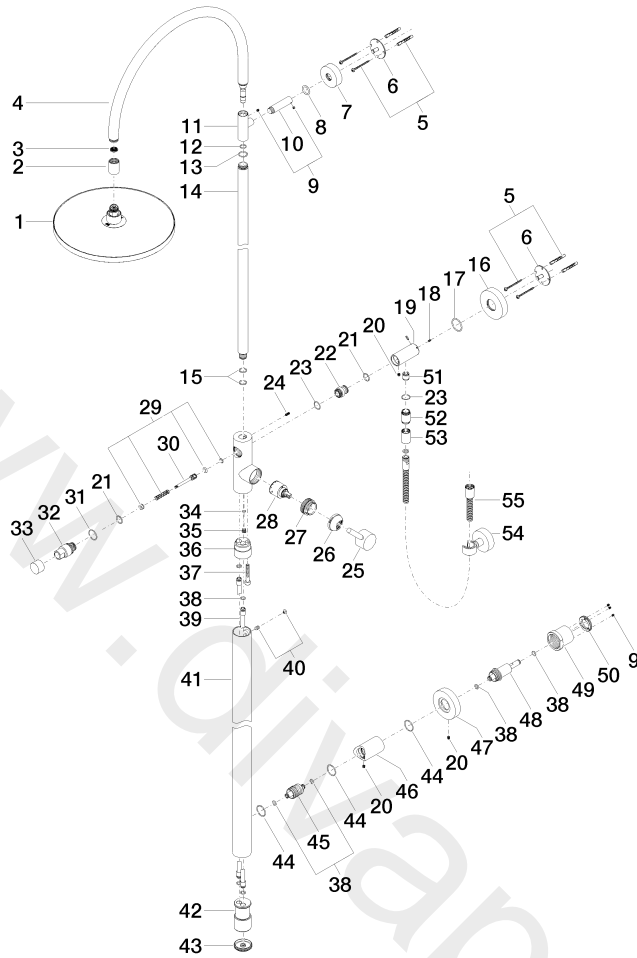

ST 050 300 7661

Spare parts list

ST 050 300 7661

No.	Item Number	Name	Quantity used	Delivery time
1	04 12 05 091 00-33	shower	1	30
2	09 24 03 163 20-33	adaptor	1	30
3	09 23 01 039 90	sieve	1	2
4	90 28 22 082 00-33	spout	1	-
5	05 30 31 025 00 90	fixing set	2	2
6	09 30 11 103 90	holder	2	2
7	09 27 89 000-33	rosette	1	30
8	09 14 10 006 90	seal	1	2
9	09 31 11 030 90	pin	1	2
10	09 11 10 083-33	connection	1	30
11	09 17 11 049-33	holder	1	60
12	09 14 10 077 90	seal	1	2
13	09 14 10 122 90	seal	1	2
14	04 28 22 134 20-33	pipe	1	30
15	09 14 10 055 90	seal	2	2
16	09 27 88 010-33	rosette	1	30
17	09 14 10 101 90	seal	1	2
18	09 31 11 061 90	pin	2	2
19	09 11 10 081 20-33	connection	1	30
20	09 31 11 049 90	pin	3	2
21	09 14 10 010 90	seal	2	2
22	09 24 03 162 20 90	nipple	1	2
23	09 14 10 032 90	seal	2	2
24	09 31 11 024 90	pin	1	2
25	90 20 66 017 00-33	handle	1	30
26	09 28 30 042-33	cover	1	30
27	09 24 04 341 90	nut	1	60
28	90 15 05 064 00 90	cartridge	1	2
29	90 16 02 023 00 90	spring	1	2
30	09 31 09 102 20-33	pull-rod	1	-
31	09 14 10 112 90	seal	1	2
32	09 21 34 081 20-33	nipple	1	30
33	09 20 88 002-33	handle	1	30
34	09 14 10 132 90	seal	1	2
35	09 31 20 027 10-00	plug	1	10
36	09 24 03 149 10-33	adaptor	1	-
37	09 30 30 111 90	screw	1	2
38	09 14 10 139 90	seal	6	2
39	04 28 22 038 00 90	connection	2	2
40	04 31 20 034 00 90	plug	1	2
41	04 28 22 034 00-33	pipe	1	30
42	09 17 11 024 20 90	distributor	1	60
43	09 21 02 132-33	lid	1	30
44	09 14 10 063 90	seal	3	2
45	09 24 04 215 20 90	nipple	1	2
46	09 11 10 080 20-33	connection	1	30
47	09 27 88 008-33	rosette	1	30
48	09 24 04 210 10 90	nipple	1	2
49	09 21 02 128 90	sleeve	1	2
50	09 24 77 002 90	nut	1	2
51	09 23 01 141 90	back-flow preventer	1	2
52	09 24 03 115 20-33	nipple	1	30
53	09 21 02 069-33	cover	1	30
54	28 050 920-33	holder	1	-
55	90 30 02 072 00-33	Metal shower hose 1/2" x 3/8" x 1250 mm	1	30