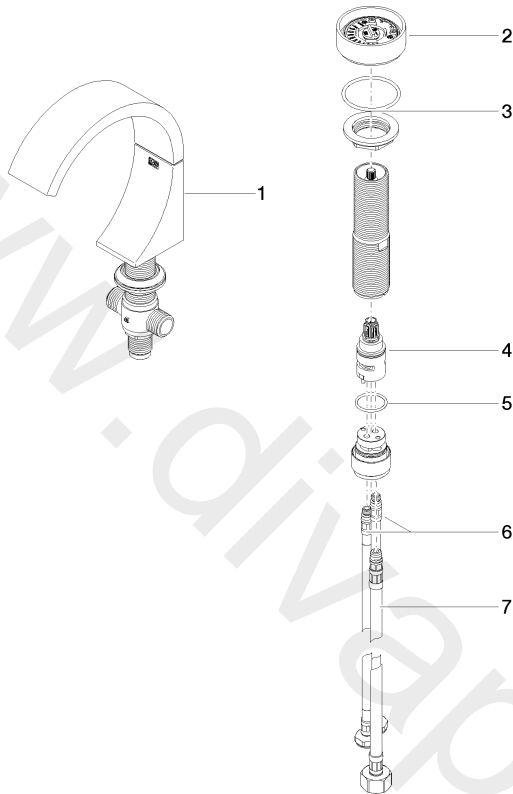

29 217 811

- 133 mm projection
- fixed spout
- rectangular, air-enriched flow
- height of mixer 180 mm
- height up to aerator 128 mm
- hole diameter spout 35 mm
- hole diameter valve 32 mm
- handle Ø 60mm
- 2x screw-in M 8 x 1 pressure hose, leak-tested
- 1x screw-in M 10 x 1 pressure hose, leak-tested
- max. flow 4.5 l/min
- progressive cartridge
- lead-free

NOTE: The handle inserts must be ordered separately from the fittings!

	Brushed Dark Platinum	29 217 811-99
	Chrome	29 217 811-00
	Brushed Platinum	29 217 811-06
	Dark Chrome	29 217 811-19
	Brushed Durabronze (23kt Gold)	29 217 811-28
	Platinum / Brushed Platinum	29 217 811-36
	Durabronze / Brushed Durabronze (23kt Gold)	29 217 811-38

29 217 811

Parts for other finishes can be found here: [Chrome](#)

Spare parts list

No.	Item Number	Name	Quantity used	Delivery time
1	13 715 811-99	Deck-mounted basin spout without pop-up waste	1	30
2	90 18 40 290 00-99	handle	1	30
3	04 30 11 038 67 90	fixing set	1	2
4	90 90 03 169 00 90	top	1	2
5	09 14 10 112 90	seal	1	2
6	04 30 04 100 00 90	hose	2	2
7	04 30 04 019 00 90	hose	1	2