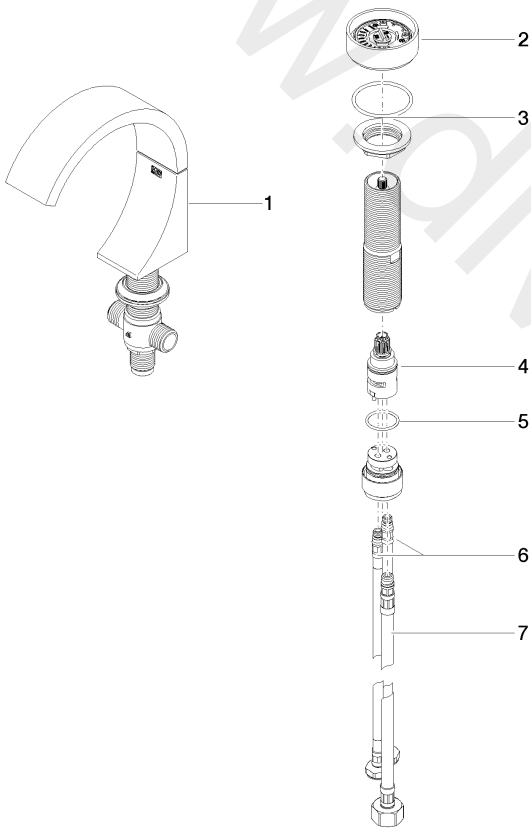

Washbasin - CYO

Two-hole basin mixer without pop-up waste

Article number: 29 217 811-99

Washbasin - CYO

Two-hole basin mixer without pop-up waste

Article number: 29 217 811-99

Spare parts list

Position	Quantity used	Item Number	Spare part	Delivery time
1	1	13 715 811-99	Deck-mounted basin spout without pop-up waste	30
2	1	90 18 40 290 00-99	handle	30
3	1	04 30 11 038 67 90	fixing set	2
4	1	90 90 03 169 00 90	top	2
5	1	09 14 10 112 90	seal	2
6	2	04 30 04 100 00 90	hose	2
7	1	04 30 04 019 00 90	hose	2