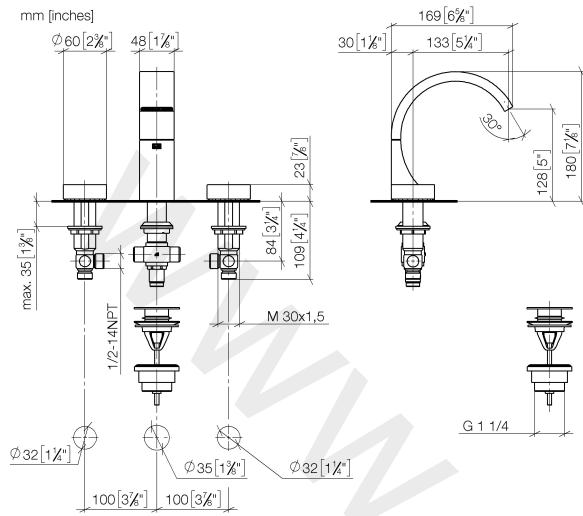

20 710 811

- 133 mm projection
- fixed spout
- rectangular, air-enriched flow
- height of mixer 180 mm
- height up to aerator 128 mm
- hole diameter spout 35 mm
- hole diameter valve 32 mm
- handle Ø 60mm
- max. flow 4.5 l/min
- lead-free

NOTE: The handle inserts must be ordered separately from the fittings!

	Brushed Dark Platinum	20 710 811-99
	Chrome	20 710 811-00
	Brushed Platinum	20 710 811-06
	Dark Chrome	20 710 811-19
	Brushed Durabronze (23kt Gold)	20 710 811-28
	Platinum / Brushed Platinum	20 710 811-36
	Durabronze / Brushed Durabronze (23kt Gold)	20 710 811-38

20 710 811

Flow rate chart

20 710 811

Parts for other finishes can be found here: [Chrome](#)

### Spare parts list

No.	Item Number	Name	Quantity used	Delivery time
1	13 715 811-99	Deck-mounted basin spout without pop-up waste	1	30
2	90 18 40 290 00-99	handle	2	30
3	04 30 11 038 67 90	fixing set	2	2
4	04 17 11 055 61 90	side panel	2	2
5	04 30 04 096 00 90	hose	2	2
6	10 125 970-99	Basin Waste with push fastening 1 1/4"	1	2