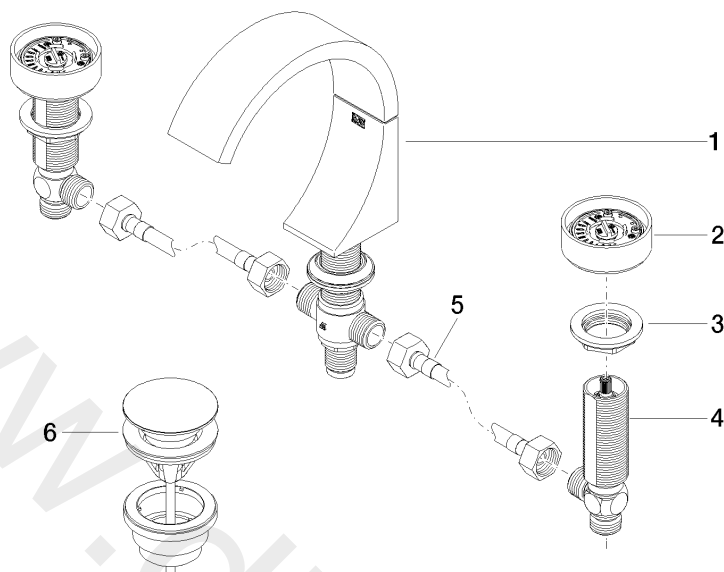

20 710 811

- 133 mm projection
- fixed spout
- rectangular, air-enriched flow
- height of mixer 180 mm
- height up to aerator 128 mm
- hole diameter spout 35 mm
- hole diameter valve 32 mm
- handle Ø 60mm
- max. flow 4.5 l/min
- lead-free

NOTE: The handle inserts must be ordered separately from the fittings!

	Brushed Dark Platinum	20 710 811-99
	Chrome	20 710 811-00
	Brushed Platinum	20 710 811-06
	Dark Chrome	20 710 811-19
	Brushed Durabronze (23kt Gold)	20 710 811-28
	Platinum / Brushed Platinum	20 710 811-36
	Durabronze / Brushed Durabronze (23kt Gold)	20 710 811-38

20 710 811

Flow rate chart

20 710 811

Parts for other finishes can be found here: [Chrome](#)

### Spare parts list

No.	Item Number	Name	Quantity used	Delivery time
1	13 715 811-99	Deck-mounted basin spout without pop-up waste	1	30
2	90 18 40 290 00-99	handle	2	30
3	04 30 11 038 67 90	fixing set	2	2
4	04 17 11 055 61 90	side panel	2	2
5	04 30 04 096 00 90	hose	2	2
6	10 125 970-99	Basin Waste with push fastening 1 1/4"	1	2