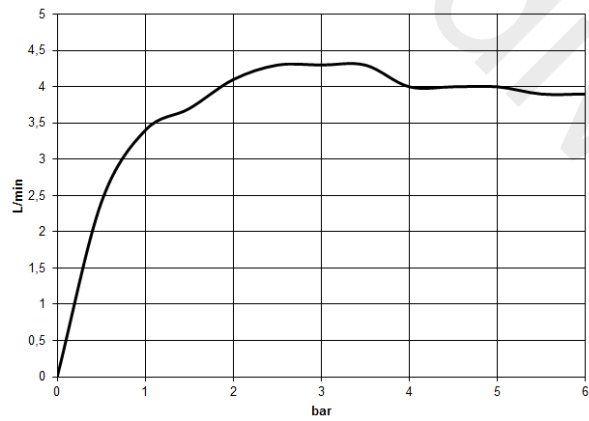

Flow rate chart