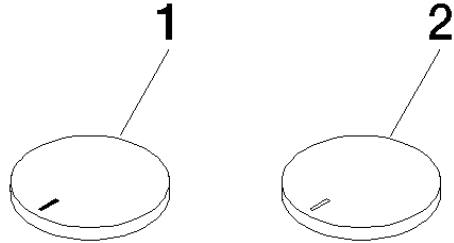

ST 010 206 2811

Parts for other
finishes can be found
here: [Chrome](#)

Spare parts list

No.	Item Number	Name	Quantity used	Delivery time
1	11 183 811-99	Handle insert hot	1	30
2	11 184 811-99	Handle insert cold	1	30