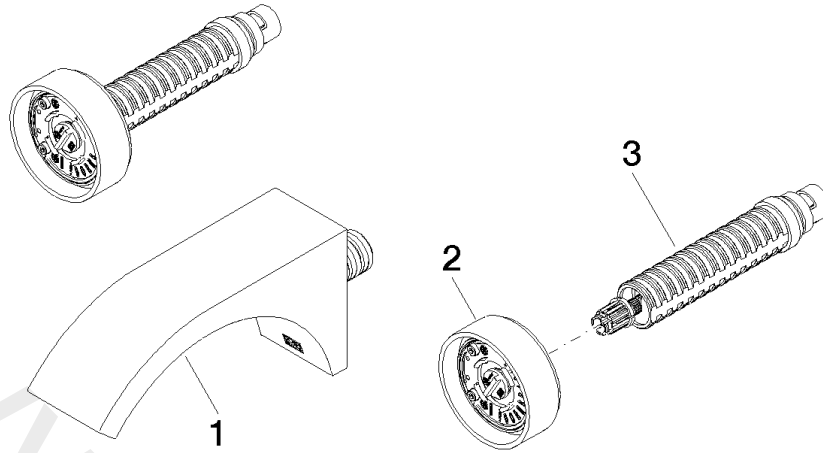

ST 010 206 2811

- 160 mm projection
- fixed spout
- rectangular, air-enriched flow
- hole diameter valve 37 mm
- hole diameter spout 37 mm
- handle Ø 60mm
- max. flow 4.5 l/min
- lead-free
- with hot / cold marking

Individual components of this set

You need the following components for this set

www.divapor.com

ST 010 206 2811

- 160 mm projection
- fixed spout
- rectangular, air-enriched flow
- hole diameter valve 37 mm
- hole diameter spout 37 mm
- handle Ø 60mm
- max. flow 4.5 l/min
- lead-free

Required miscellaneous

Concealed wall-mounted mixer 35 700 970 90

Centred spout

- min. recess depth 93 mm
- max. recess depth 115 mm

ST 010 206 2811

mm [inches]

Flow rate chart

ST 010 206 2811

Spare parts list

No.	Item Number	Name	Quantity used	Delivery time
1	13 800 811-99	Wall-mounted basin spout without pop-up waste	1	30
2	90 18 40 290 00-99	handle	1	30
3	90 90 03 171 01 90	top	1	2

ST 010 206 2811