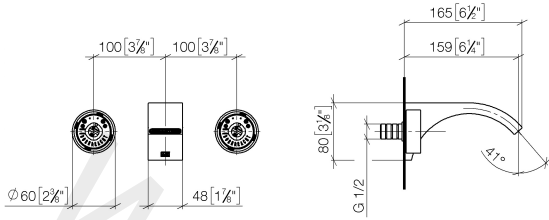

ST 010 206 2811

- 160 mm projection
- fixed spout
- rectangular, air-enriched flow
- hole diameter valve 37 mm
- hole diameter spout 37 mm
- handle Ø 60mm
- max. flow 4.5 l/min
- lead-free
- with hot / cold marking

Individual components of this set

You need the following components for this set

www.divapor.com

ST 010 206 2811

- 160 mm projection
- fixed spout
- rectangular, air-enriched flow
- hole diameter valve 37 mm
- hole diameter spout 37 mm
- handle Ø 60mm
- max. flow 4.5 l/min
- lead-free

Required miscellaneous

Concealed wall-mounted mixer 35 700 970 90

Centred spout

- min. recess depth 93 mm
- max. recess depth 115 mm

ST 010 206 2811

mm [inches]

Flow rate chart

ST 010 206 2811

Spare parts list

No.	Item Number	Name	Quantity used	Delivery time
1	13 800 811-99	Wall-mounted basin spout without pop-up waste	1	30
2	90 18 40 290 00-99	handle	1	30
3	90 90 03 171 01 90	top	1	2

ST 010 206 2811