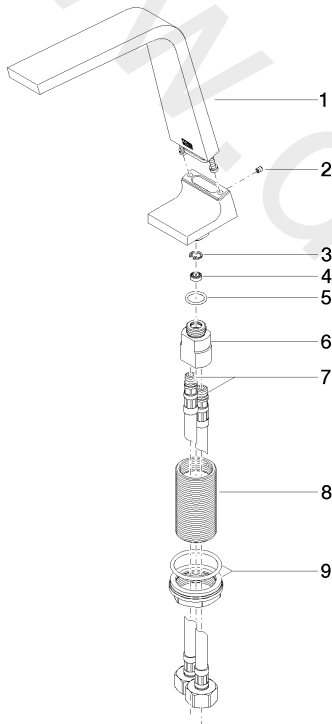

Washbasin - CL.1

Deck-mounted basin spout without pop-up waste

Article number: 13 715 705-99

Washbasin - CL.1

Deck-mounted basin spout without pop-up waste

Article number: 13 715 705-99

Spare parts list

Position	Quantity used	Item Number	Spare part	Delivery time
1	1	90 11 70 003 00-99	spout	30
2	1	09 31 11 044 90	pin	2
3	1	09 16 01 016 90	ring	2
4	1	09 23 01 034 90	flow reducer	2
5	1	09 14 10 130 90	seal	2
6	1	09 11 10 055 10 90	connection	2
7	2	04 30 04 019 00 90	hose	2
8	1	09 30 01 208 90	connection	2
9	1	04 23 10 044 06 90	fixing set	2