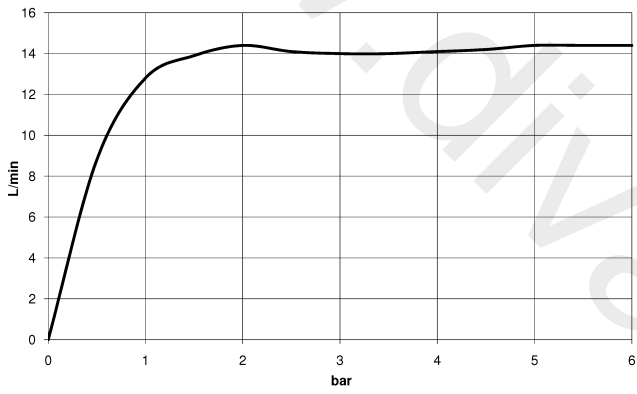

TARA

ST 050 205 6660

- three settings: normal flow, soft flow, massage flow
- with anti-scale system
- spray head Ø 100mm
- 1/2" connection
- max. flow 15 l/min
- WRAS: 1704043

Intrinsic protection against back flow.

Concealed single-lever mixer with integrated shower connection with shower set

TARA

ST 050 205 6660
mm [inches]

Flow rate chart

ST 050 205 6660

Fits: TARA, META, SERIES-VARIOUS

- cover plate Ø 78 mm
- metal shower hose 1750mm with integrated anti-twist protection
- slide bar