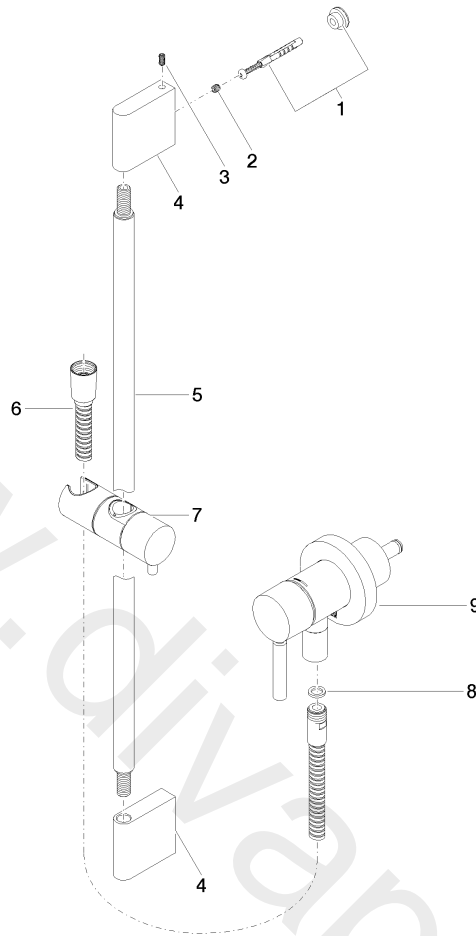

Concealed single-lever mixer with integrated shower connection with shower set

TARA

ST 050 205 6660

Fits: TARA, META, SERIES-VARIOUS

- cover plate Ø 78 mm
 - metal shower hose 1750mm with integrated anti-twist protection
 - slide bar
 - three settings: normal flow, soft flow, massage flow
 - spray head Ø 100mm
 - max. flow 15 l/min
- Intrinsic protection against back flow.**
Fits META, TARA

Concealed single-lever mixer with integrated shower connection with shower set

TARA

ST 050 205 6660
mm [inches]

Flow rate chart

ST 050 205 6660

Fits: TARA, META, SERIES-VARIOUS

- cover plate Ø 78 mm
- metal shower hose 1750mm with integrated anti-twist protection
- slide bar

	Hand shower	28 018 979-99 0010
---	--------------------	-----------------------

www.divapor.com

Concealed single-lever mixer with integrated shower connection with shower set

TARA

www.divapor.com

ST 050 205 6660

Spare parts list

No.	Item Number	Name	Quantity used	Delivery time
1	05 17 20 726 02 90	fixing set	1	2
2	09 31 11 049 90	pin	2	2
3	04 31 11 113 00 90	pin	2	2
4	08 17 97 054-99	holder	2	30
5	90 28 22 597 00-99	holder	1	30
6	28 322 970-99	Metal shower hose 1/2" x 3/8" x 1750 mm	1	2
7	12 580 970-99	Slide unit	1	30
8	09 14 20 026 90	seal	1	2
9	36 045 660-99	Concealed single-lever mixer with cover plate with integrated shower connection	1	30