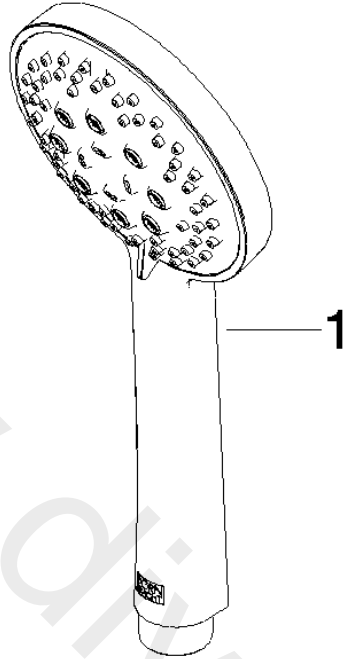

Concealed single-lever mixer with integrated shower connection with shower set

TARA

ST 050 205 6660

Fits: TARA, META, SERIES-VARIOUS

- cover plate Ø 78 mm
 - metal shower hose 1750mm with integrated anti-twist protection
 - slide bar
 - three settings: normal flow, soft flow, massage flow
 - spray head Ø 100mm
 - max. flow 15 l/min
- Intrinsic protection against back flow.**
Fits META, TARA

TARA

ST 050 205 6660

- three settings: normal flow, soft flow, massage flow
- with anti-scale system
- spray head Ø 100mm
- 1/2" connection
- max. flow 15 l/min
- WRAS: 1704043

Intrinsic protection against back flow.

Concealed single-lever mixer with integrated shower connection with shower set

TARA

ST 050 205 6660
mm [inches]

Flow rate chart

ST 050 205 6660

Fits: TARA, META, SERIES-VARIOUS

- cover plate Ø 78 mm
- metal shower hose 1750mm with integrated anti-twist protection
- slide bar

This article does not include a hand shower!

Fits META, TARA

Intrinsic protection against back flow.

Article cannot be extended, please check the depth of the installation location!

This article does not include a hand shower!