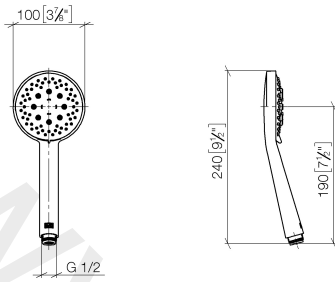

Concealed single-lever mixer with integrated shower connection with shower set

TARA

ST 050 205 6660

Fits: TARA, META, SERIES-VARIOUS

- cover plate Ø 78 mm
 - metal shower hose 1750mm with integrated anti-twist protection
 - slide bar
 - three settings: normal flow, soft flow, massage flow
 - spray head Ø 100mm
 - max. flow 15 l/min
- Intrinsic protection against back flow.**
Fits META, TARA

TARA

ST 050 205 6660

- three settings: normal flow, soft flow, massage flow
- with anti-scale system
- spray head Ø 100mm
- 1/2" connection
- max. flow 15 l/min
- WRAS: 1704043

Intrinsic protection against back flow.

Fits MEM, CL.1, IMO, META, TARA, VAIA, LULU, LISSÉ, CYO

Fits: IMO, LULU, MADISON, MEM, TARA, CL.1, LISSÉ, VAIA, META, SERIES-VARIOUS, CYO

	Brushed Dark Platinum	28 018 979-99
	Chrome	28 018 979-00
	Brushed Platinum	28 018 979-06
	Platinum	28 018 979-08
	Matte White	28 018 979-10
	Dark Chrome	28 018 979-19
	Brushed Durabross (23kt Gold)	28 018 979-28
	Matte Black	28 018 979-33
	Brushed Champagne (22kt Gold)	28 018 979-46
	Champagne (22kt Gold)	28 018 979-47
	Brushed Chrome	28 018 979-93

Concealed single-lever mixer with integrated shower connection with shower set

TARA

ST 050 205 6660
mm [inches]

Flow rate chart

ST 050 205 6660

Fits: TARA, META, SERIES-VARIOUS

- cover plate Ø 78 mm
- metal shower hose 1750mm with integrated anti-twist protection
- slide bar