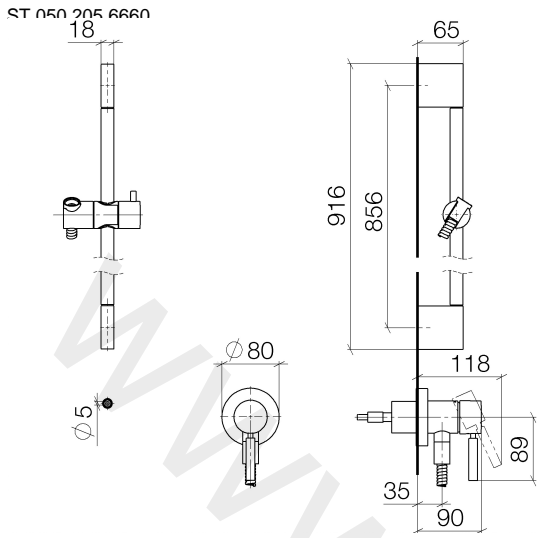

Concealed single-lever mixer with integrated shower connection with shower set

TARA

ST 050 205 6660

Fits: TARA, META, SERIES-VARIOUS

- cover plate Ø 78 mm
 - metal shower hose 1750mm with integrated anti-twist protection
 - slide bar
 - three settings: normal flow, soft flow, massage flow
 - spray head Ø 100mm
 - max. flow 15 l/min
- Intrinsic protection against back flow.**
Fits META, TARA

Concealed single-lever mixer with integrated shower connection with shower set

TARA

ST 050 205 6660
mm [inches]

Flow rate chart

ST 050 205 6660

Fits: TARA, META, SERIES-VARIOUS

- cover plate Ø 78 mm
- metal shower hose 1750mm with integrated anti-twist protection
- slide bar

	Hand shower	28 018 979-99 0010
---	--------------------	-----------------------

www.divapor.com

Concealed single-lever mixer with integrated shower connection with shower set

TARA

www.divapor.com

ST 050 205 6660

Spare parts list

No.	Item Number	Name	Quantity used	Delivery time
1	05 17 20 726 02 90	fixing set	1	2
2	09 31 11 049 90	pin	2	2
3	04 31 11 113 00 90	pin	2	2
4	08 17 97 054-99	holder	2	30
5	90 28 22 597 00-99	holder	1	30
6	28 322 970-99	Metal shower hose 1/2" x 3/8" x 1750 mm	1	2
7	12 580 970-99	Slide unit	1	30
8	09 14 20 026 90	seal	1	2
9	36 045 660-99	Concealed single-lever mixer with cover plate with integrated shower connection	1	30