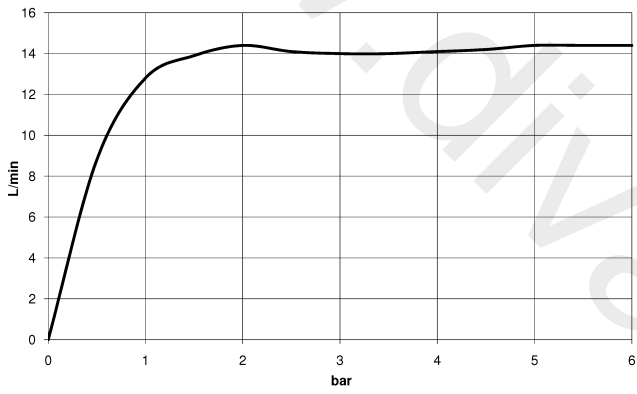

IMO

ST 050 205 7979

- four settings: normal flow, soft flow, massage flow, cascade
- with anti-scale system
- spray head Ø 120mm
- 1/2" connection
- max. flow 15 l/min

Intrinsic protection against back flow.

ST 050 205 7070
mm [inches]

Flow rate chart

Concealed single-lever mixer with integrated shower connection with shower set

IMO

ST 050 205 7979
Parts for other
finishes can be found
here: Chrome

Spare parts list