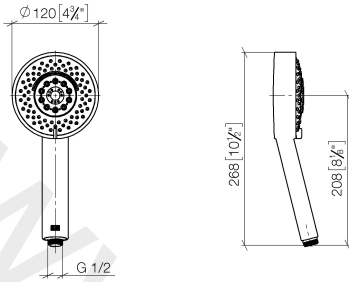

Concealed single-lever mixer with integrated shower connection with shower set

IMO

ST 050 205 7979

Fits: IMO, LULU, MADISON, MEM, TARA, CL.1, LISSÉ, VAIA, META, SERIES-VARIOUS, CYO

- cover plate 80 x 80 mm
 - metal shower hose 1750mm with integrated anti-twist protection
 - slide bar
 - Pipe diameter 18 mm
 - four settings: normal flow, soft flow, massage flow, cascade
 - spray head Ø 120mm
 - max. hand shower flow 15 l/min
- Intrinsic protection against back flow.**
Fits MEM, CL.1, IMO, CYO

IMO

ST 050 205 7979

- four settings: normal flow, soft flow, massage flow, cascade
- with anti-scale system
- spray head Ø 120mm
- 1/2" connection
- max. flow 15 l/min

Intrinsic protection against back flow.

ST 050 205 7070
mm [inches]

Flow rate chart

Concealed single-lever mixer with integrated shower connection with shower set

IMO

ST 050 205 7979
Parts for other
finishes can be found
here: Chrome

Spare parts list

IMO

ST 050 205 7979

Fits: IMO, MEM, CL.1

- cover plate 80 x 80 mm
- metal shower hose 1750mm with integrated anti-twist protection
- slide bar
- Pipe diameter 18 mm

This article does not include a hand shower!