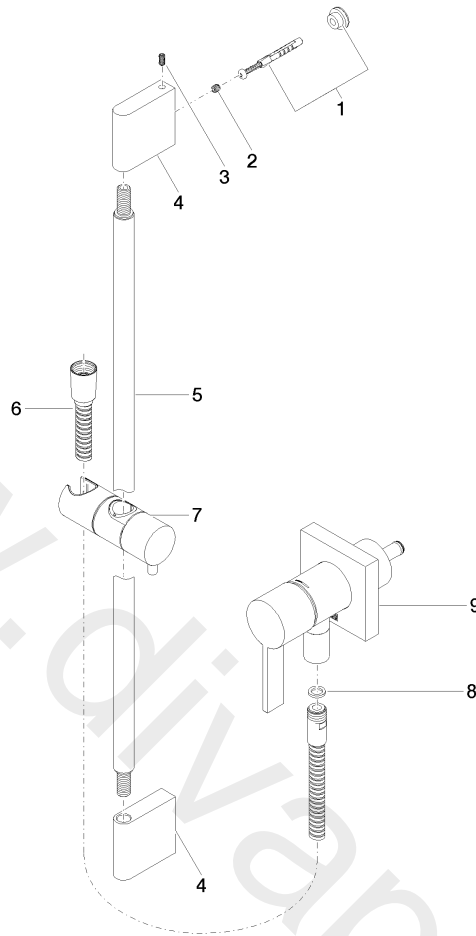

Concealed single-lever mixer with integrated shower connection with shower set

IMO

ST 050 205 7979

Fits: IMO, LULU, MADISON, MEM, TARA, CL.1, LISSÉ, VAIA, META, SERIES-VARIOUS, CYO

- cover plate 80 x 80 mm
 - metal shower hose 1750mm with integrated anti-twist protection
 - slide bar
 - Pipe diameter 18 mm
 - four settings: normal flow, soft flow, massage flow, cascade
 - spray head Ø 120mm
 - max. hand shower flow 15 l/min
- Intrinsic protection against back flow.**
Fits MEM, CL.1, IMO, CYO

ST 050 205 7070
mm [inches]

Flow rate chart

Concealed single-lever mixer with integrated shower connection with shower set

IMO

ST 050 205 7979
Parts for other
finishes can be found
here: Chrome

Spare parts list

Hand shower

28 018 979-99
0010

www.divapor.com

Concealed single-lever mixer with integrated shower connection with shower set

IMO

ST 050 205 7979

Spare parts list

No.	Item Number	Name	Quantity used	Delivery time
1	05 17 20 726 02 90	fixing set	1	2
2	09 31 11 049 90	pin	2	2
3	04 31 11 113 00 90	pin	2	2
4	08 17 97 054-99	holder	2	30
5	90 28 22 597 00-99	holder	1	30
6	28 322 970-99	Metal shower hose 1/2" x 3/8" x 1750 mm	1	2
7	12 580 970-99	Slide unit	1	30
8	09 14 20 026 90	seal	1	2
9	36 045 970-99	Concealed single-lever mixer with cover plate with integrated shower connection	1	30