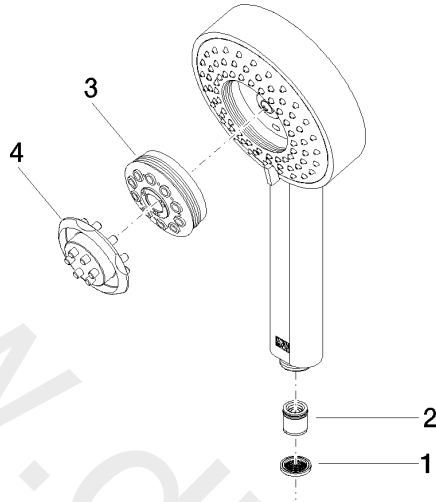

Concealed single-lever mixer with integrated shower connection with shower set

IMO

ST 050 205 7979

Fits: IMO, LULU, MADISON, MEM, TARA, CL.1, LISSÉ, VAIA, META, SERIES-VARIOUS, CYO

- cover plate 80 x 80 mm
 - metal shower hose 1750mm with integrated anti-twist protection
 - slide bar
 - Pipe diameter 18 mm
 - four settings: normal flow, soft flow, massage flow, cascade
 - spray head Ø 120mm
 - max. hand shower flow 15 l/min
- Intrinsic protection against back flow.**
Fits MEM, CL.1, IMO, CYO

ST 050 205 7070
mm [inches]

Flow rate chart

Concealed single-lever mixer with integrated shower connection with shower set

IMO

ST 050 205 7979
Parts for other
finishes can be found
here: Chrome

Spare parts list

No.	Item Number	Name	Quantity used	Delivery time
1	09 23 01 039 90	sieve	1	2
2	09 23 01 046 90	back-flow preventer	1	2
3	04 12 11 071 00 90	shower	1	2
4	09 30 09 022 90	key	1	2

Concealed single-lever mixer with integrated shower connection with shower set

IMO

ST 050 205 7979

Fits: IMO, MEM, CL.1

- cover plate 80 x 80 mm
- metal shower hose 1750mm with integrated anti-twist protection
- slide bar
- Pipe diameter 18 mm

This article does not include a hand shower!