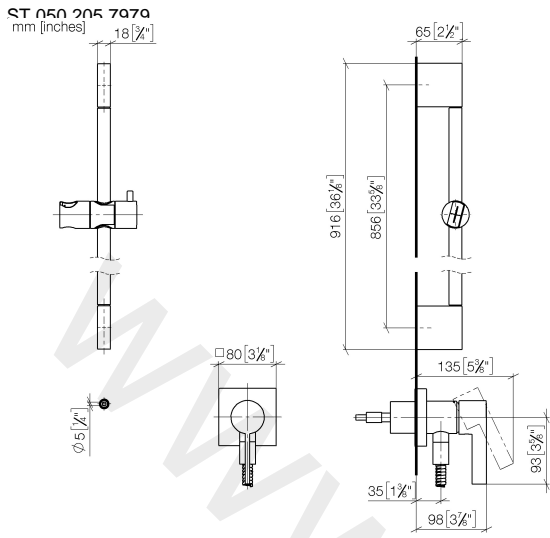

Concealed single-lever mixer with integrated shower connection with shower set

IMO

ST 050 205 7979

Fits: IMO, LULU, MADISON, MEM, TARA, CL.1, LISSÉ, VAIA, META, SERIES-VARIOUS, CYO

- cover plate 80 x 80 mm
 - metal shower hose 1750mm with integrated anti-twist protection
 - slide bar
 - Pipe diameter 18 mm
 - four settings: normal flow, soft flow, massage flow, cascade
 - spray head Ø 120mm
 - max. hand shower flow 15 l/min
- Intrinsic protection against back flow.**
Fits MEM, CL.1, IMO, CYO

ST 050 205 7070
mm [inches]

Flow rate chart

Concealed single-lever mixer with integrated shower connection with shower set

IMO

ST 050 205 7979
Parts for other
finishes can be found
here: Chrome

Spare parts list

IMO

ST 050 205 7979

Fits: IMO, MEM, CL.1

- cover plate 80 x 80 mm
- metal shower hose 1750mm with integrated anti-twist protection
- slide bar
- Pipe diameter 18 mm

This article does not include a hand shower!

Hand shower

28 018 979-99
0010

www.divapor.com

Concealed single-lever mixer with integrated shower connection with shower set

IMO

ST 050 205 7979

Spare parts list

No.	Item Number	Name	Quantity used	Delivery time
1	05 17 20 726 02 90	fixing set	1	2
2	09 31 11 049 90	pin	2	2
3	04 31 11 113 00 90	pin	2	2
4	08 17 97 054-99	holder	2	30
5	90 28 22 597 00-99	holder	1	30
6	28 322 970-99	Metal shower hose 1/2" x 3/8" x 1750 mm	1	2
7	12 580 970-99	Slide unit	1	30
8	09 14 20 026 90	seal	1	2
9	36 045 970-99	Concealed single-lever mixer with cover plate with integrated shower connection	1	30